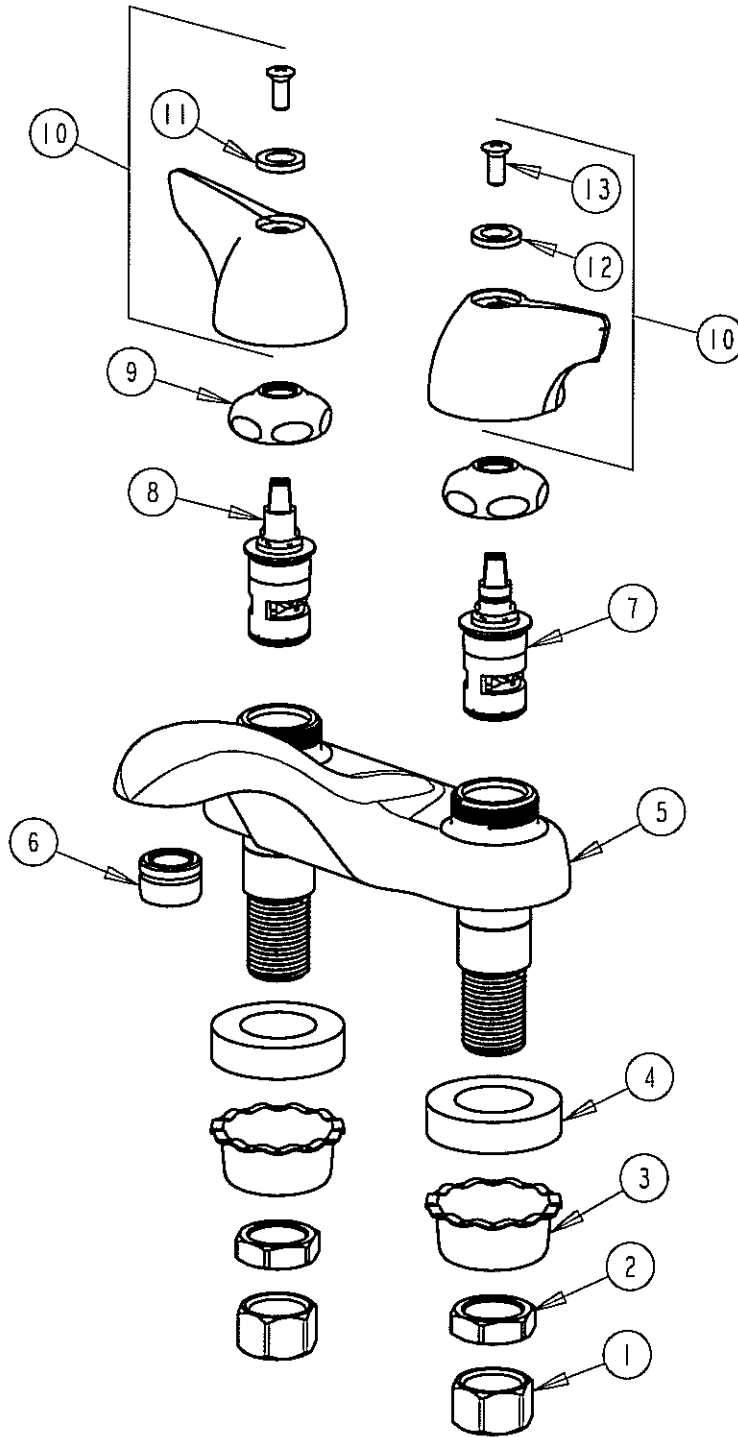

PARTS LIST

BY: SID
CHK'D: DT

**CHICAGO
FALCETS**
Last As Long As The Building

FINISH: AS SPECIFIED
DATE: 07-17-02

802-1000XK

ITEM NO.	PART NO.	DESCRIPTION	ITEM NO.	PART NO.	DESCRIPTION
1	49-005	COUPLING NUT	8	1-100XK	LH CERAMIC QUATURN UNIT
2	49-004	LOCKNUT	9	1-214	CAP
3	1797-114	BASIN COCK WASHER	10	1000PR	WING HANDLE ASSEMBLY
4	555-313	WASHER	11	633-023	INDEX BUTTON (RED)
5	-----	VALVE BODY (NOT SOLD SEPARATELY)	12	633-123	INDEX BUTTON (BLUE)
6	E12	SOFTFLO OUTLET	13	420-010	SCREW
7	1-099XK	RH CERAMIC QUATURN UNIT			