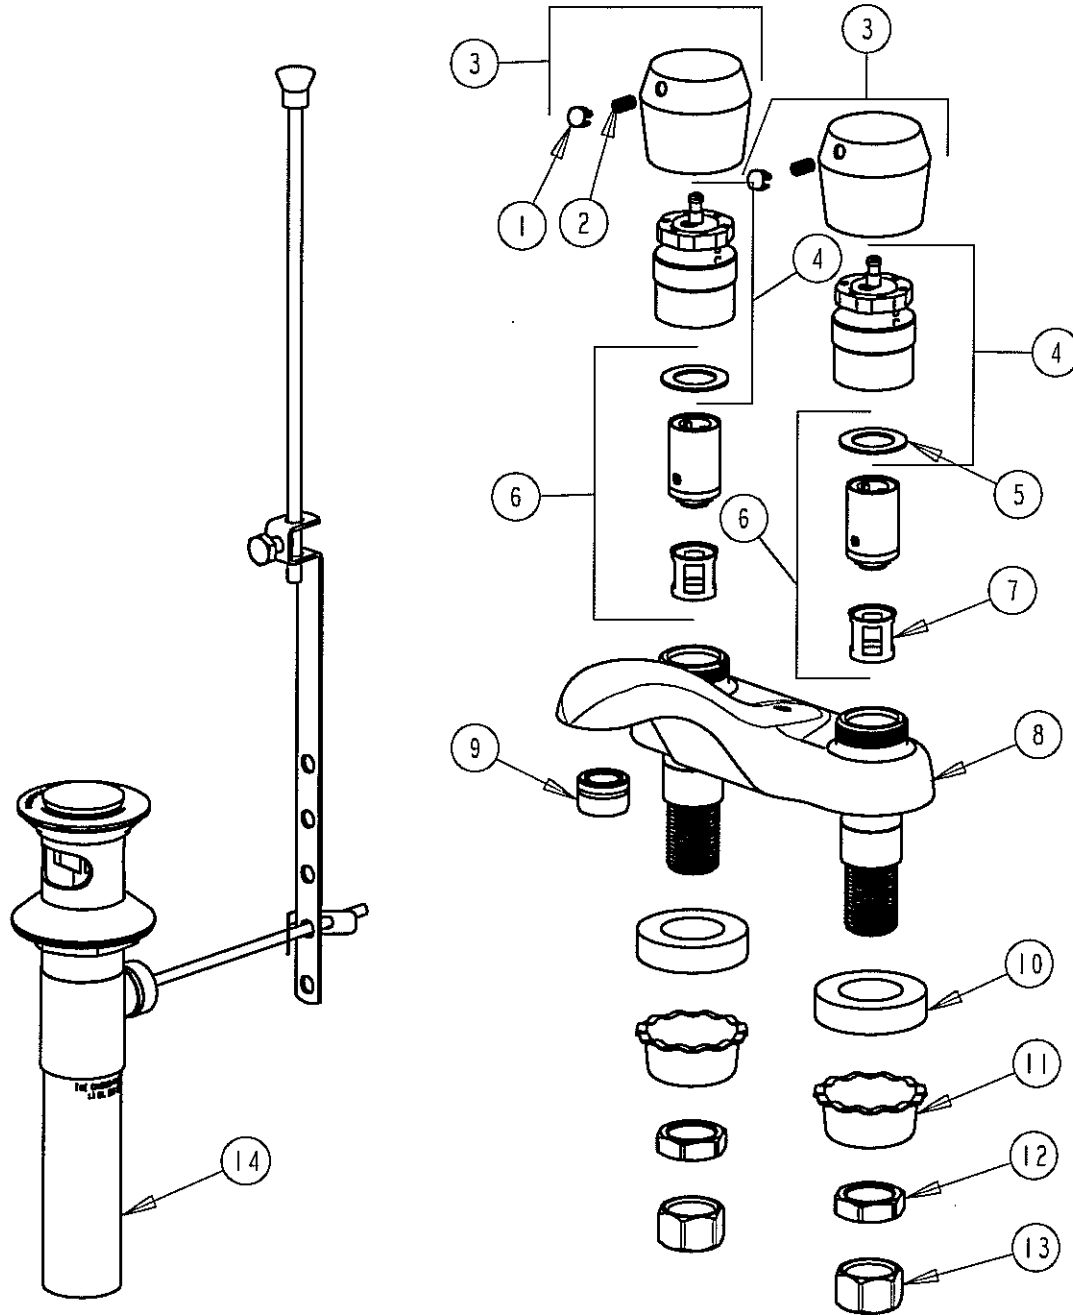

PARTS LIST

BY: SID
CHK'D: *AT*

CHICAGO FAUCETS
Last As Long As The Building

FINISH: AS SPECIFIED
DATE: 08-21-02

797-665

ITEM NO.	PART NO.	DESCRIPTION	ITEM NO.	PART NO.	DESCRIPTION
1	665-309K	BUTTONS, HOT AND COLD	8	-----	VALVE BODY (NOT SOLD SEPARATELY)
2	665-116	SET SCREW	9	E12	SOFTFLO OUTLET
3	665-PSH	PUSH HANDLE ASSEMBLY	10	555-313	WASHER
4	665-190K	ACTUATOR ASSEMBLY	11	1797-114	BASIN COCK WASHER
5	665-011	SEALING WASHER	12	49-004	LOCKNUT
6	671-X	METERING VALVE CARTRIDGE	13	49-005	COUPLING NUT
7	667-402	MVP FILTER	14	1222K	POP-UP WASTE FOR PARTS SEE 1222K