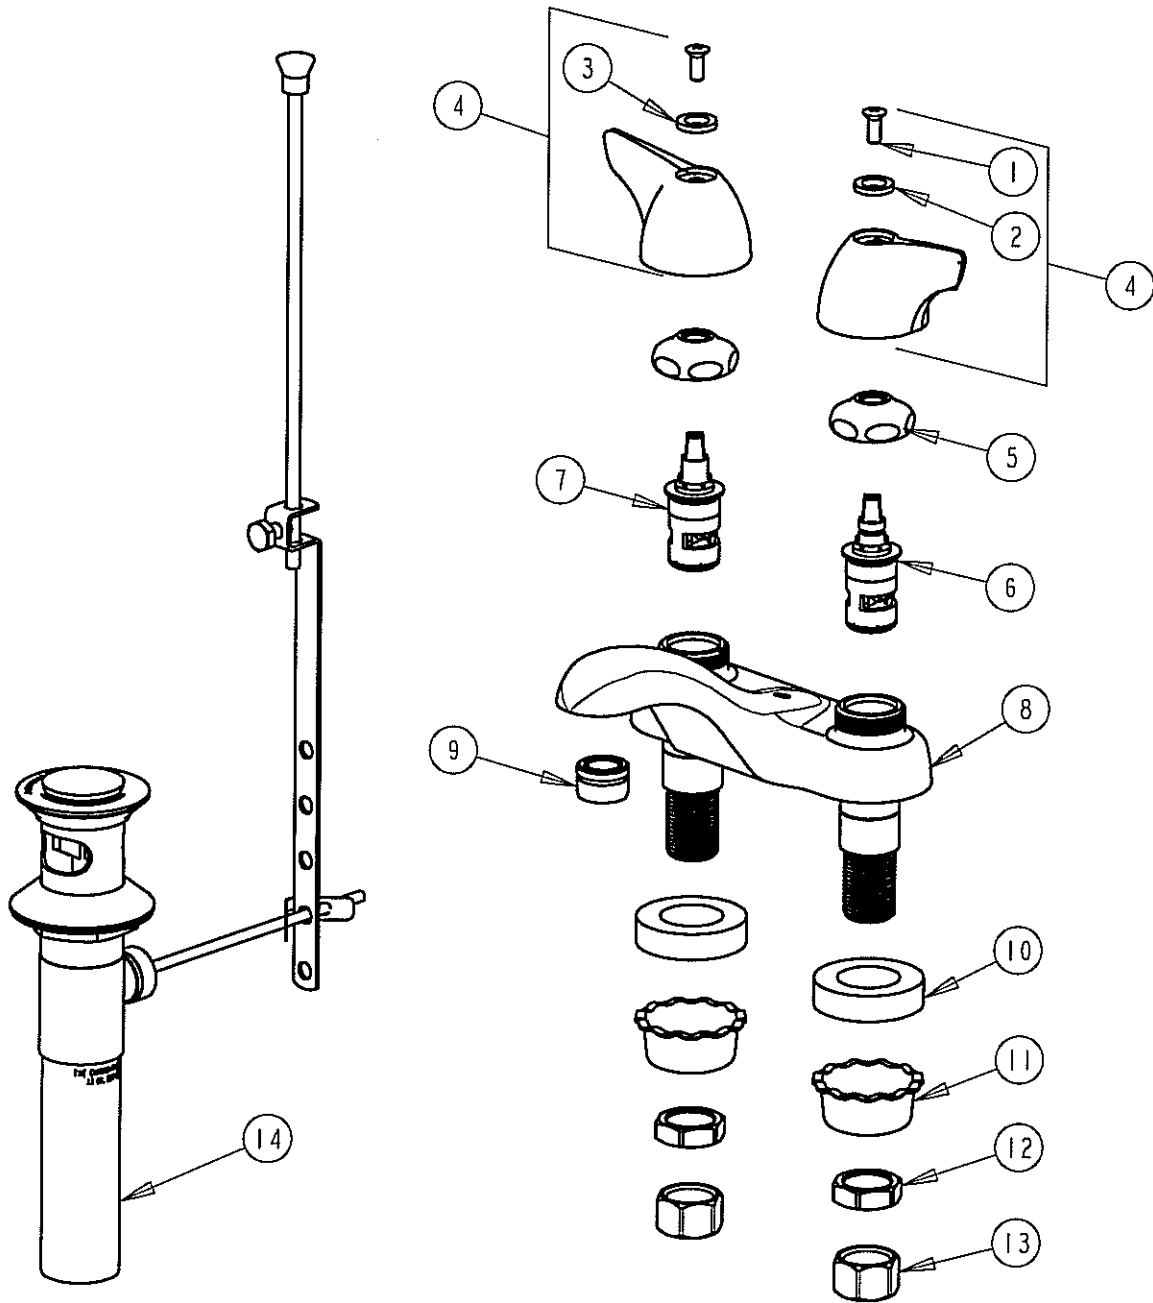

PARTS LIST

BY: SID
CHK'D: *AT*

**CHICAGO
FAUCETS**
Last As Long As The Building

FINISH: AS SPECIFIED
DATE: 08-21-02

797-1000XK

ITEM NO.	PART NO.	DESCRIPTION	ITEM NO.	PART NO.	DESCRIPTION
1	420-010	SCREW	9	E12	SOFTFLO OUTLET
2	633-123	INDEX BUTTON (BLUE)	10	555-313	WASHER
3	633-023	INDEX BUTTON (RED)	11	1797-114	BASIN COCK WASHER
4	1000PR	WING HANDLE ASSEMBLY	12	49-004	LOCKNUT
5	1-214	CAP	13	49-005	COUPLING NUT
6	1-099XK	RH CERAMIC QUATURN UNIT	14	1222K	POP-UP WASTE FOR PARTS SEE 1222K
7	1-100XK	LH CERAMIC QUATURN UNIT			
8	-----	VALVE BODY (NOT SOLD SEPARATELY)			