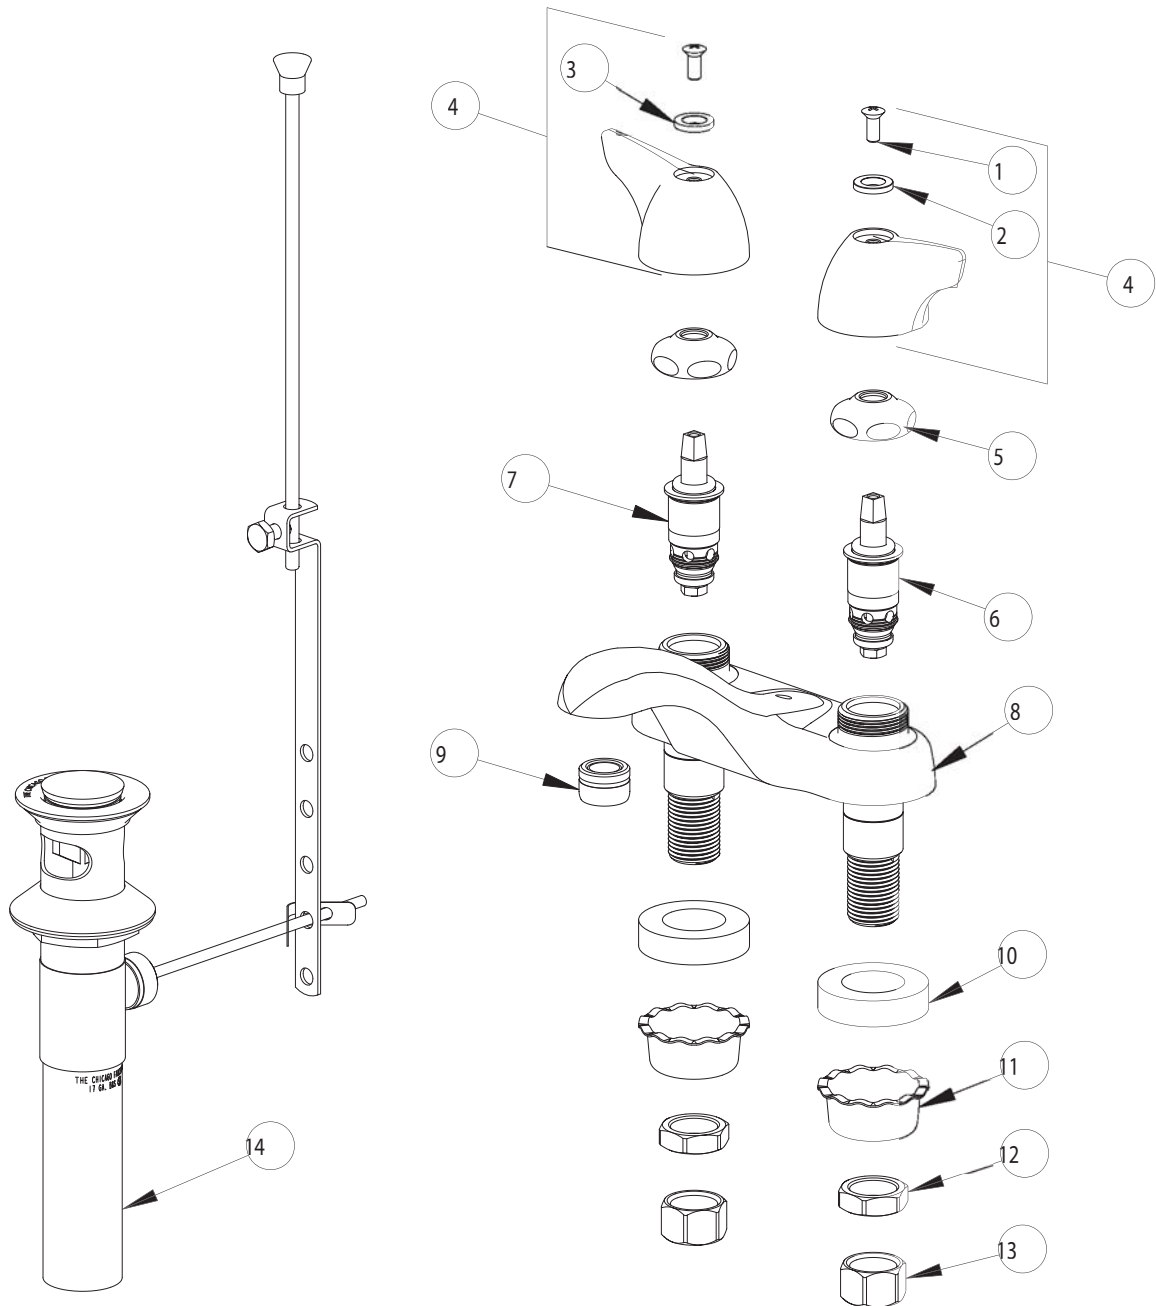

PARTS LIST

BY: SID
CHK'D:

CHICAGO
FAUCETS
Last As Long As The Building

FINISH:
DATE:

AS SPECIFIED
08-21-02

797-1000

ITEM NO.	PART NO.	DESCRIPTION	ITEM NO.	PART NO.	DESCRIPTION
1	420-010	SCREW	9	E12	SOFTFLO OUTLET
2	633-123	INDEX BUTTON (BLUE)	10	555-313	WASHER
3	633-023	INDEX BUTTON (RED)	11	1797-114	BASIN COCK WASHER
4	1000PR	WING HANDLE ASSEMBLY	12	49-004	LOCKNUT
5	1-214	CAP	13	49-005	COUPLING NUT
6	1-099XT	QUATURN UNIT (RH)	14	1222K	POP-UP WASTE FOR PARTS SEE 1222K
7	1-100XT	QUATURN UNIT (LH)			
8	-----	VALVE BODY (NOT SOLD SEPARATELY)			