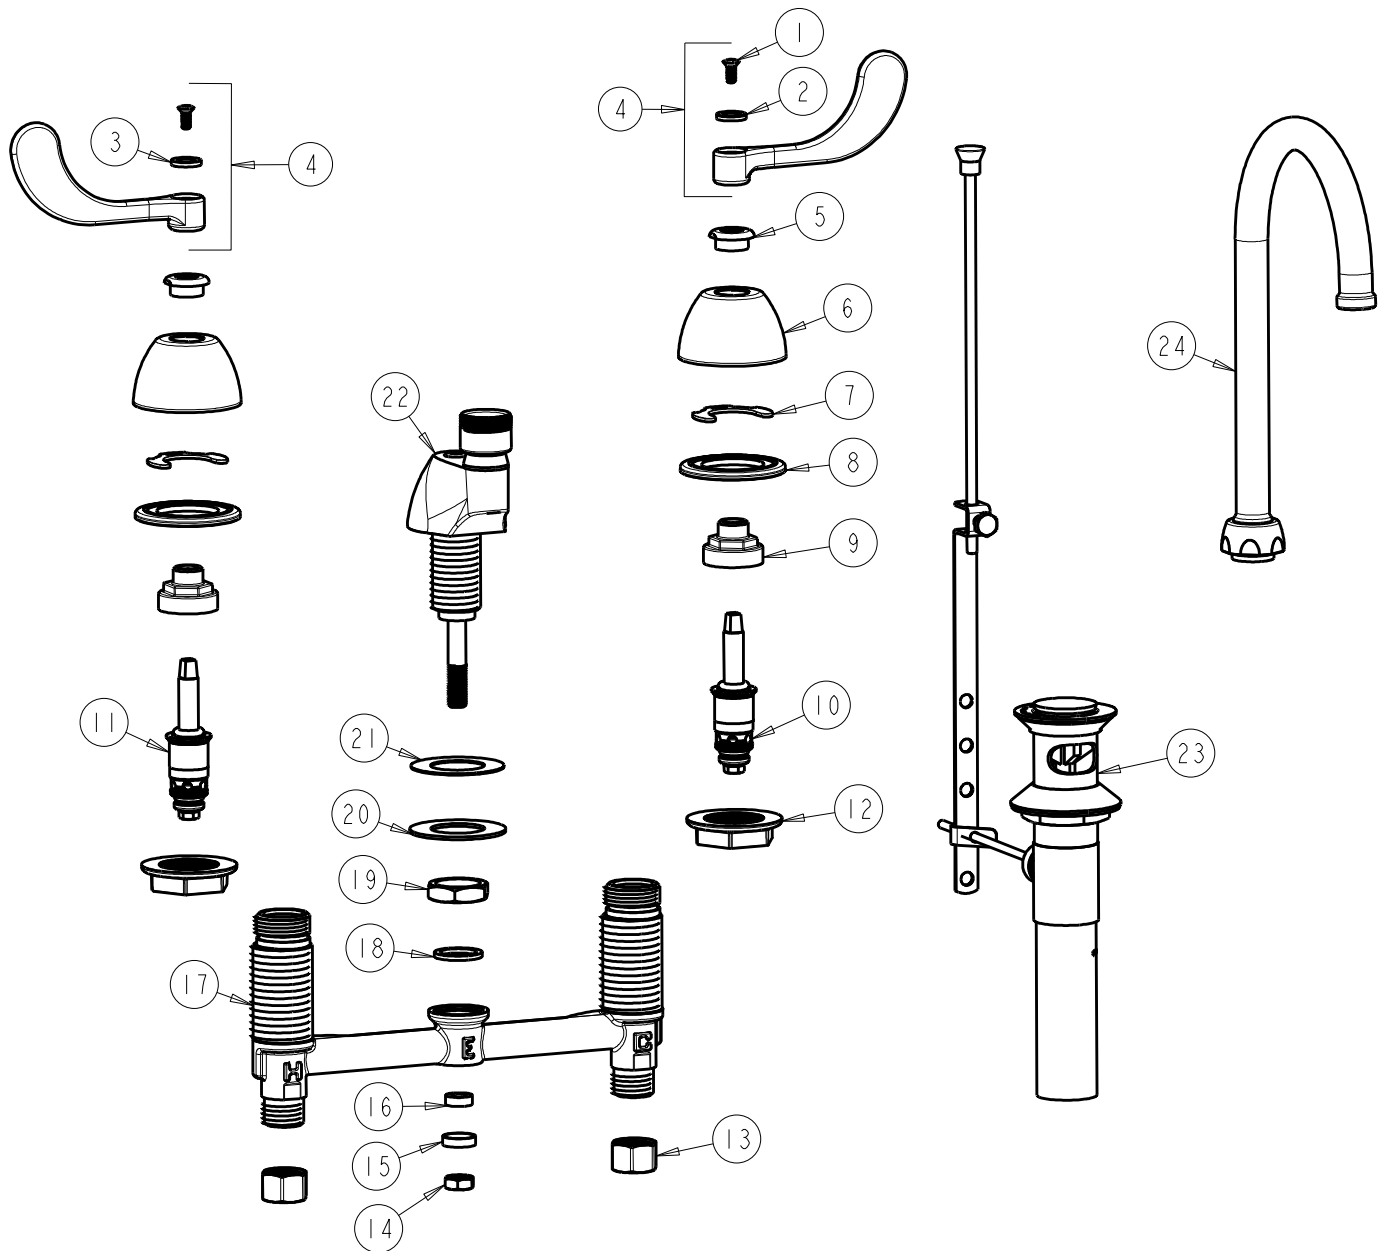

CHICAGO FAUCETS
a Geberit company

2100 South Clearwater Drive
Des Plaines, IL 60018
Phone: 847-803-5000
Fax: 847-803-5454
www.chicagofaucets.com

REPAIR PARTS

FITTING NO.

794-GN2FC317CP

SUBMITTED MODEL NO.

ITEM NO.

BY: JAR DATE: 07-08-11

CHK: REV:

FOR TECHNICAL ASSISTANCE
1-800-TEC-TRUE (1-800-832-8783)

ITEM	PART NO.	DESCRIPTION	ITEM	PART NO.	DESCRIPTION
1	420-010JKRCF	SCREW, 10-32 UNC PH 1/2	13	49-005JKRBF	COUPLING NUT
2	633-123JKNF	INDEX BUTTON (BLUE)	14	689-113JKRBF	NUT, 3/8-24 UNF X .56 X .22
3	633-023JKNF	INDEX BUTTON (RED)	15	250-187JKRBF	RETAINER
4	317-PRJKCP	HANDLE, 4" WRISTBLADE (PAIR)	16	1797-129JKNF	RUBBER WASHER
5	422-113JKCP	ESCUTCHEON NUT	17	—	BODY, VALVE
6	250-082JKCP	ESCUTCHEON	18	250-200JKNF	GASKET
7	200-009JKNF	CLIP, RETAIN	19	250-054JKRBF	LOCKNUT
8	888-026JKNF	WASHER, SEALING	20	50-014JKNF	STEEL WASHER
9	274-014JKRBF	NUT, CAP	21	739-056JKNF	RUBBER WASHER
10	377-XTRHJKNF	RH QUATURN CARTRIDGE	22	794-304JKKCP	SPOUT BASE ASSEMBLY
11	377-XTLHJKNF	LH QUATURN CARTRIDGE	23	1222-KJKCP	POP-UP WASTE
12	250-004JKNF	LOCKNUT	24	GN2FCJKCP	GN SPOUT PLAIN END