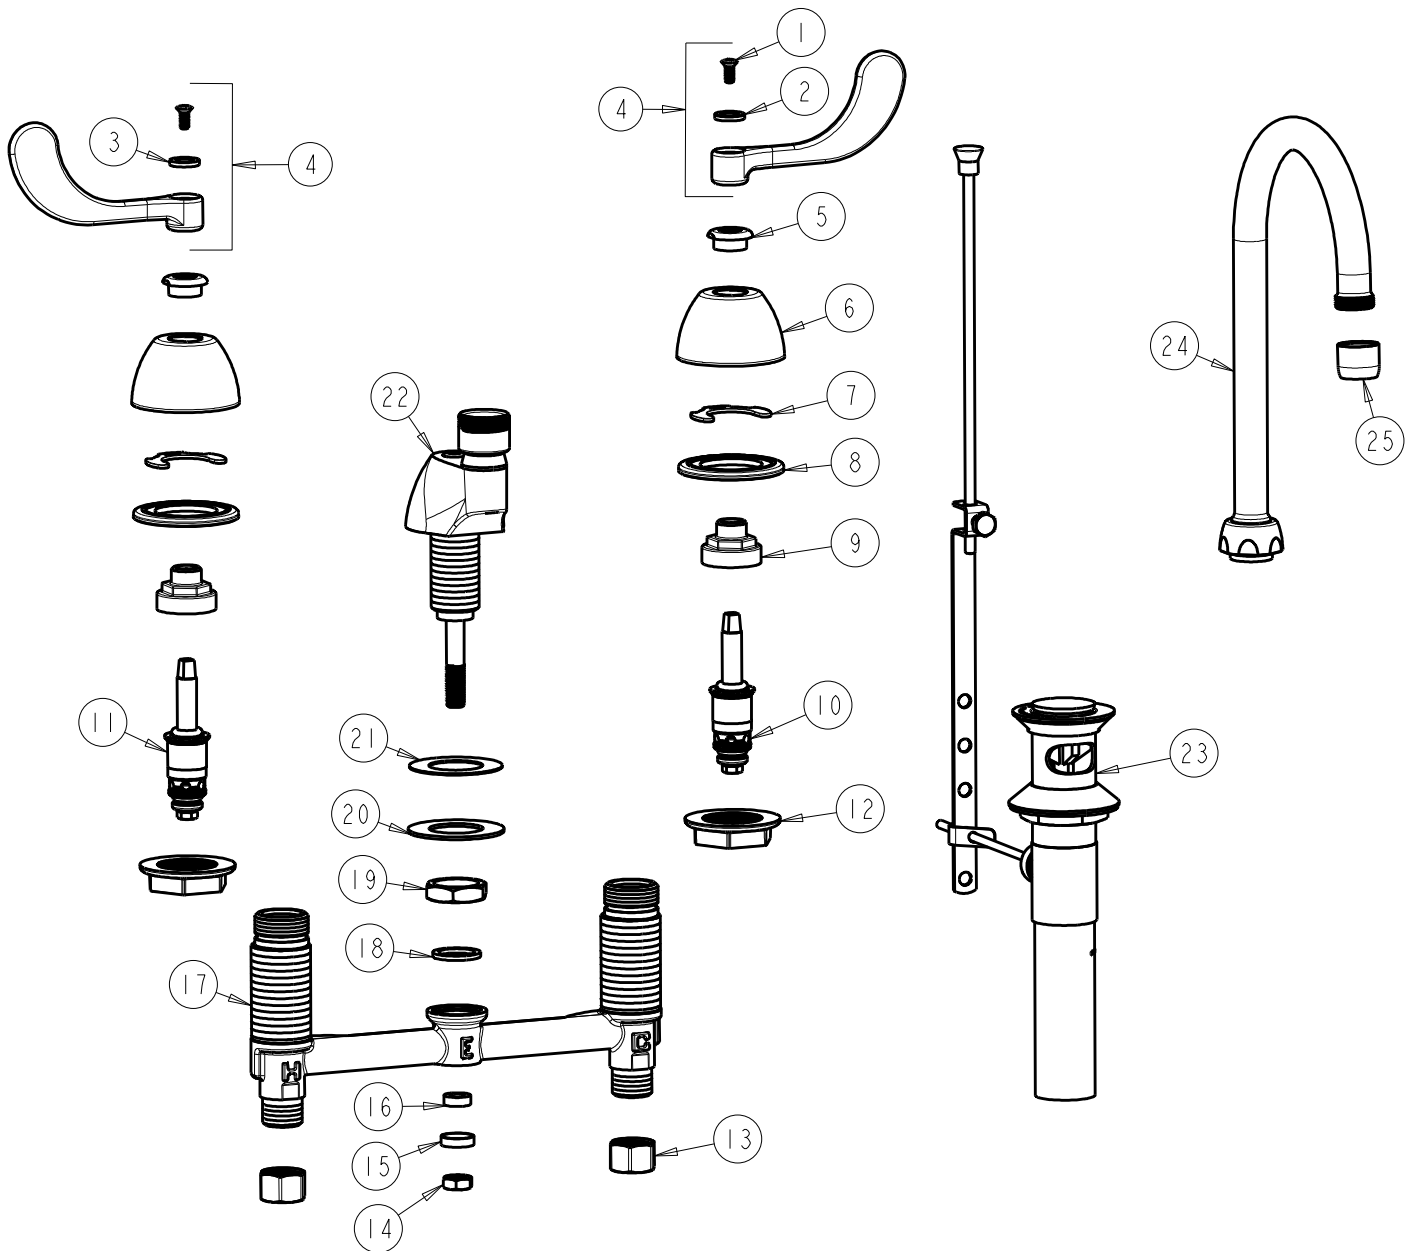

CHICAGO FAUCETS
a Geberit company

2100 South Clearwater Drive
Des Plaines, IL 60018
Phone: 847-803-5000
Fax: 847-803-5454
www.chicagofaucets.com

REPAIR PARTS

FITTING NO.

794-GN2AE3-317CP

SUBMITTED MODEL NO.

BY: JAR DATE: 07-08-11

ITEM NO.

CHK: REV:

FOR TECHNICAL ASSISTANCE
1-800-TEC-TRUE (1-800-832-8783)

ITEM	PART NO.	DESCRIPTION	ITEM	PART NO.	DESCRIPTION
1	420-010JKRCF	SCREW, 10-32 UNC PH 1/2	14	689-113JKRBF	NUT, 3/8-24 UNF X .56 X .22
2	633-123JKNF	INDEX BUTTON (BLUE)	15	250-187JKRBF	RETAINER
3	633-023JKNF	INDEX BUTTON (RED)	16	1797-129JKNF	RUBBER WASHER
4	317-PRJKCP	HANDLE, 4" WRISTBLADE (PAIR)	17	----	BODY, VALVE
5	422-113JKCP	ESCUTCHEON NUT	18	250-200JKNF	GASKET
6	250-082JKCP	ESCUTCHEON	19	250-054JKRBF	LOCKNUT
7	200-009JKNF	CLIP, RETAIN	20	50-014JKNF	STEEL WASHER
8	888-026JKNF	WASHER, SEALING	21	739-056JKNF	RUBBER WASHER
9	274-014JKRBF	NUT, CAP	22	794-304JKKCP	SPOUT BASE ASSEMBLY
10	377-XTRHJKNF	RH QUATURN CARTRIDGE	23	1222-KJKCP	POP-UP WASTE
11	377-XTLHJKNF	LH QUATURN CARTRIDGE	24	GN2AJKCP	GN SPOUT-A TYPE END
12	250-004JKNF	LOCKNUT	25	E3JKCP	SOFTFLO AERATOR
13	49-005JKRBF	COUPLING NUT			