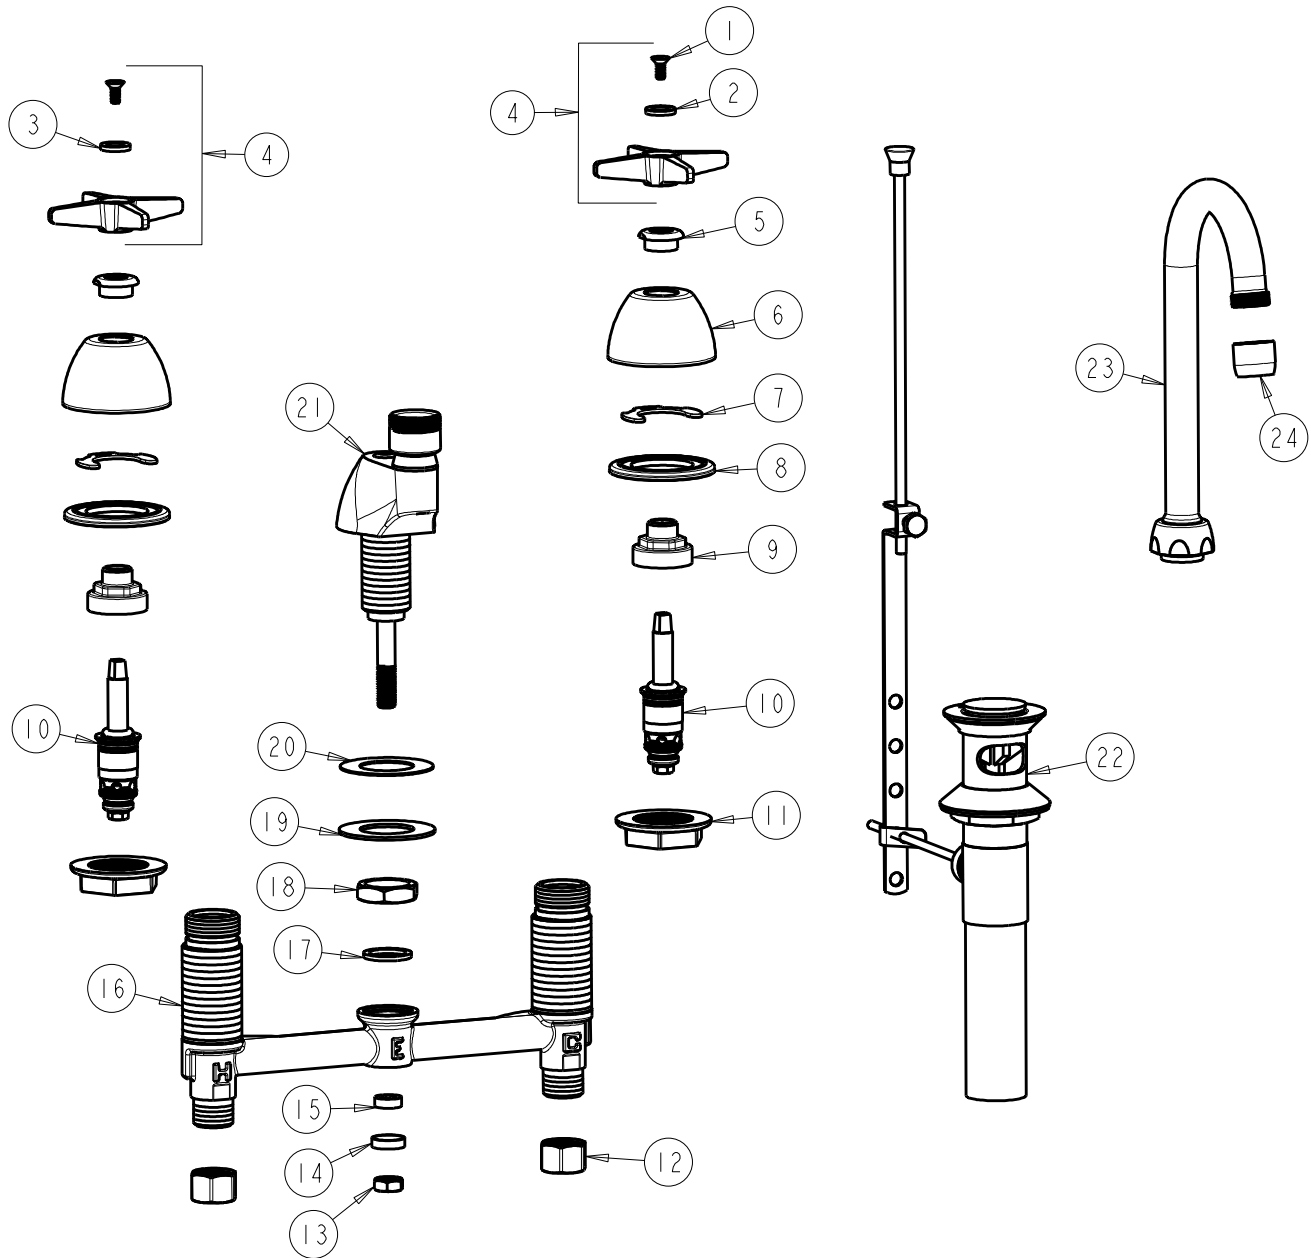

FOR TECHNICAL ASSISTANCE
1-800-TEC-TRUE (1-800-832-8783)

BY: JAR DATE: 07-01-14

CHK: *[Signature]* REV:

ITEM	PART NO.	DESCRIPTION	ITEM	PART NO.	DESCRIPTION
1	420-020JKNF	SCREW, 1/8 FLAT HEX HEAD X 1/2	13	689-113JKRBF	NUT, 3/8-24 UNF X .56 X .22
2	633-123JKNF	INDEX BUTTON (BLUE)	14	250-187JKRBF	RETAINER
3	633-023JKNF	INDEX BUTTON (RED)	15	1797-129JKABNF	RUBBER WASHER
4	633-PRJKCP	4-ARM HANDLE ASSEMBLY	16	-----	BODY, VALVE
5	422-113JKCP	ESCUTCHEON NUT	17	250-200JKABNF	GASKET
6	250-082JKCP	ESCUTCHEON	18	250-054JKRBF	LOCKNUT
7	200-009JKNF	CLIP, RETAIN	19	50-014JKNF	STEEL WASHER
8	888-026JKNF	WASHER, SEALING	20	739-056JKNF	RUBBER WASHER
9	274-014JKRBF	NUT, CAP	21	-----	SPOUT BASE ASSEMBLY
10	377-XTLHJKABNF	LH QUATURN CARTRIDGE	22	1222-KJKCP	POP-UP WASTE
11	250-004JKNF	LOCKNUT	23	GN1AJKABCP	SPOUT, GN 3-1/2" C-C
12	49-005JKRBF	COUPLING NUT	24	E3JKABCP	OUTLET, AERATOR 2.2 GPM