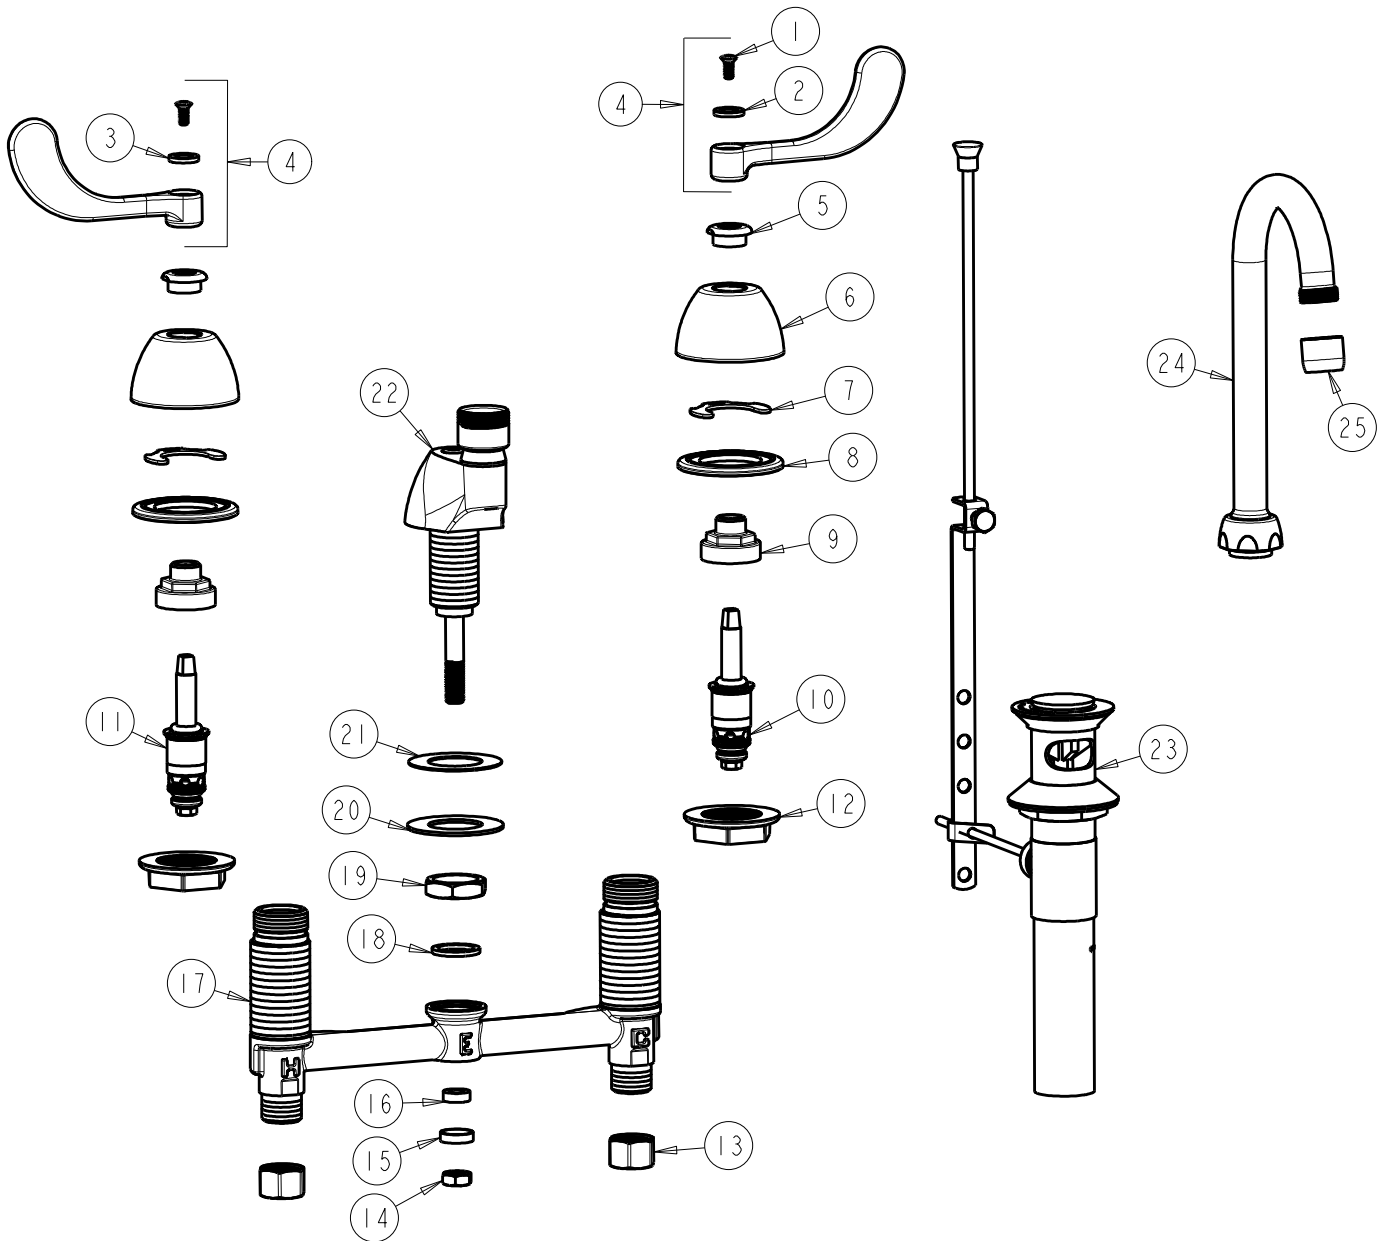

CHICAGO FAUCETS
a Geberit company

2100 South Clearwater Drive
Des Plaines, IL 60018
Phone: 847-803-5000
Fax: 847-803-5454
www.chicagofaucets.com

REPAIR PARTS

FITTING NO.

794-317CP

SUBMITTED MODEL NO.

ITEM NO.

BY: JAR DATE: 10-24-01

CHK: REV: 07-07-11

FOR TECHNICAL ASSISTANCE
1-800-TEC-TRUE (1-800-832-8783)

ITEM	PART NO.	DESCRIPTION	ITEM	PART NO.	DESCRIPTION
1	420-010JKRCF	SCREW, 10-32 UNC PH 1/2	14	689-113JKRBF	NUT, 3/8-24 UNF X .56 X .22
2	633-123JKNF	INDEX BUTTON (BLUE)	15	250-187JKRBF	RETAINER
3	633-023JKNF	INDEX BUTTON (RED)	16	1797-129JKNF	RUBBER WASHER
4	317-PRJKCP	HANDLE, 4" WRISTBLADE (PAIR)	17	---	BODY, VALVE
5	422-113JKCP	ESCUTCHEON NUT	18	250-200JKNF	GASKET
6	250-082JKCP	ESCUTCHEON	19	250-054JKRBF	LOCKNUT
7	200-009JKNF	CLIP, RETAIN	20	50-014JKNF	STEEL WASHER
8	888-026JKNF	WASHER, SEALING	21	739-056JKNF	RUBBER WASHER
9	274-014JKRBF	NUT, CAP	22	794-304JKCP	SPOUT BASE ASSEMBLY
10	377-XTRHJKNF	RH QUATURN CARTRIDGE	23	1222-KJKCP	POP-UP WASTE
11	377-XTLHJKNF	LH QUATURN CARTRIDGE	24	GN1AJKCP	FOR PARTS SEE GN1AJKCP
12	250-004JKNF	LOCKNUT	25	E3JKCP	SOFTFLO AERATOR
13	49-005JKRBF	COUPLING NUT			