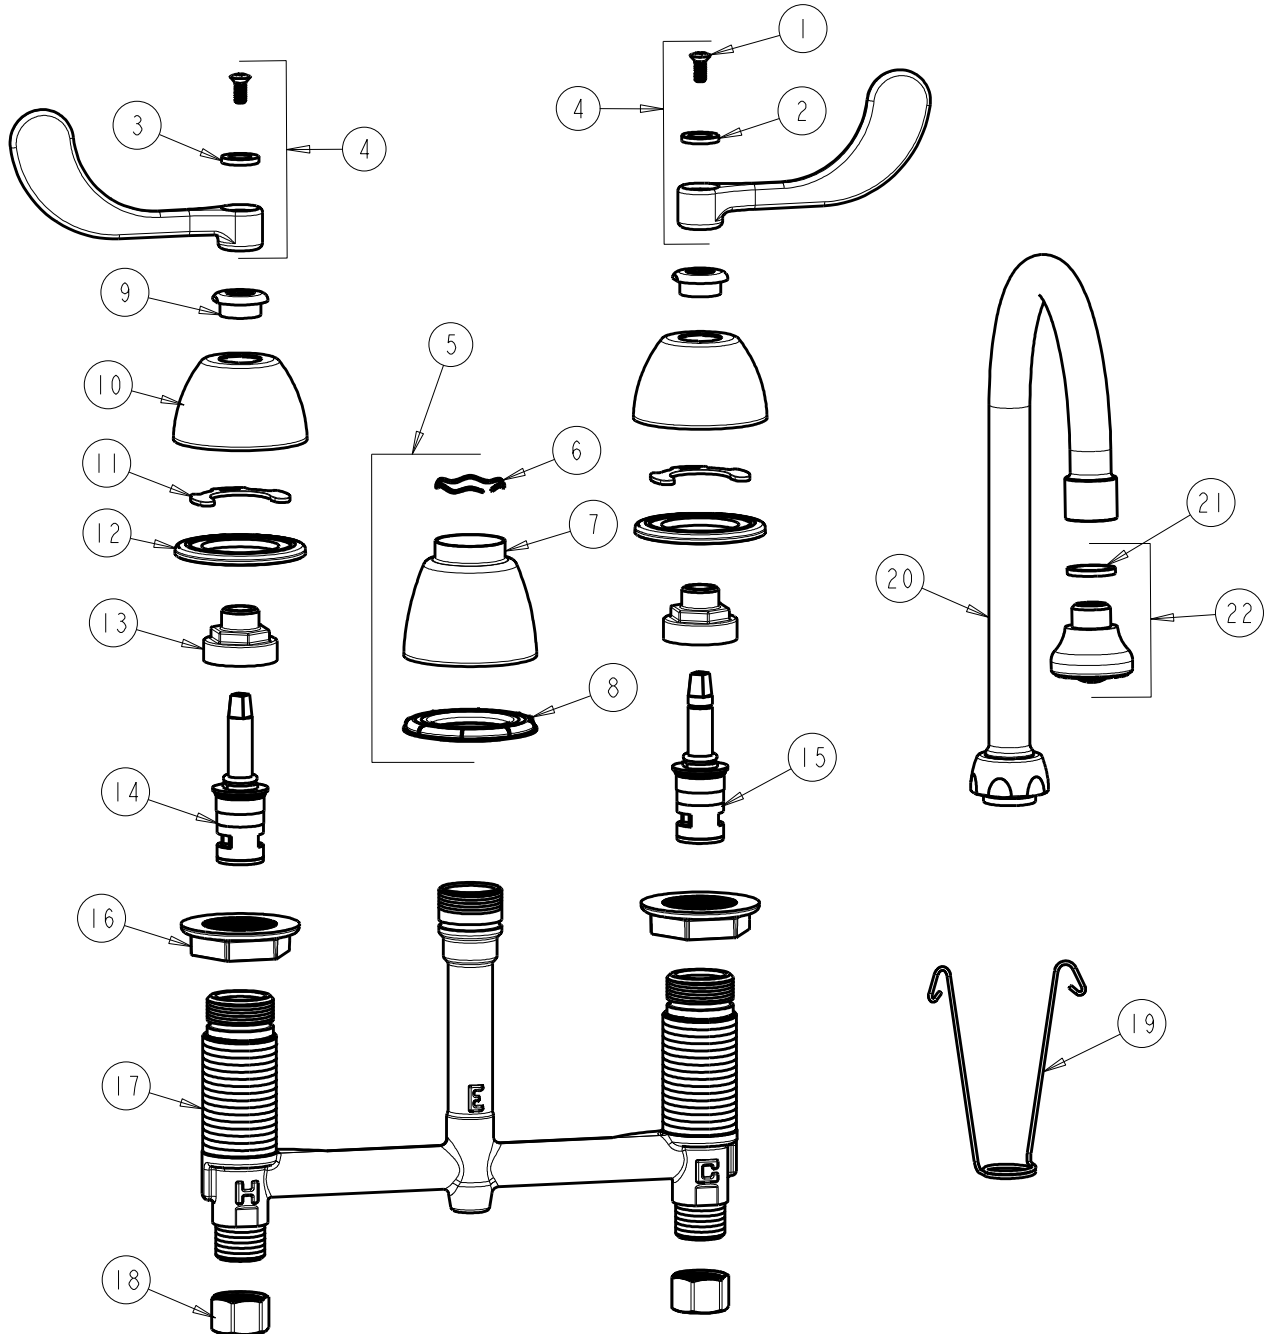

CHICAGO FAUCETS

a Geberit company

2100 South Clearwater Drive
Des Plaines, IL 60018
Phone: 847-803-5000
Fax: 847-803-5454
www.chicagofaucets.com

REPAIR PARTS

BY: SID DATE: 10-19-01
CHK: REV: 04-25-12

FITTING NO.

786-XKCP

SUBMITTED MODEL NO.

ITEM NO.

FOR TECHNICAL ASSISTANCE
1-800-TEC-TRUE (1-800-832-8783)

ITEM	PART NO.	DESCRIPTION	ITEM	PART NO.	DESCRIPTION
1	420-010JKRCF	SCREW, 10-32 UNC PH 1/2	12	888-026JKNF	WASHER, SEALING
2	633-123JKNF	INDEX BUTTON (BLUE)	13	274-014JKRBF	NUT, CAP
3	633-023JKNF	INDEX BUTTON (RED)	14	377-XKLHJKNF	LH CERAMIC CARTRIDGE 1/4
4	317-PRJKCP	HANDLE, 4" WRISTBLADE (PAIR)	15	377-XKRHJKNF	RH CERAMIC CARTRIDGE 1/4
5	785-400JKCP	SPOUT ESCUTCHEON KIT	16	250-004JKNF	LOCKNUT
6	50-038JKNF	WAVE WASHER	17	----	BODY, VALVE
7	785-400JKCP	ESCUTCHEON, SPOUT BASE	18	49-005JKRBF	COUPLING NUT
8	888-027JKNF	SPOUT ESCUTCHEON WASHER	19	200-008JKNF	HANGER
9	422-113JKCP	ESCUTCHEON NUT	20	GN2BJKCP	FOR PARTS SEE GN2BJKCP
10	250-082JKCP	ESCUTCHEON	21	229-003JKNF	WASHER
11	200-009JKNF	CLIP, RETAIN	22	E4JKCP	ROSE SPRAY OUTLET