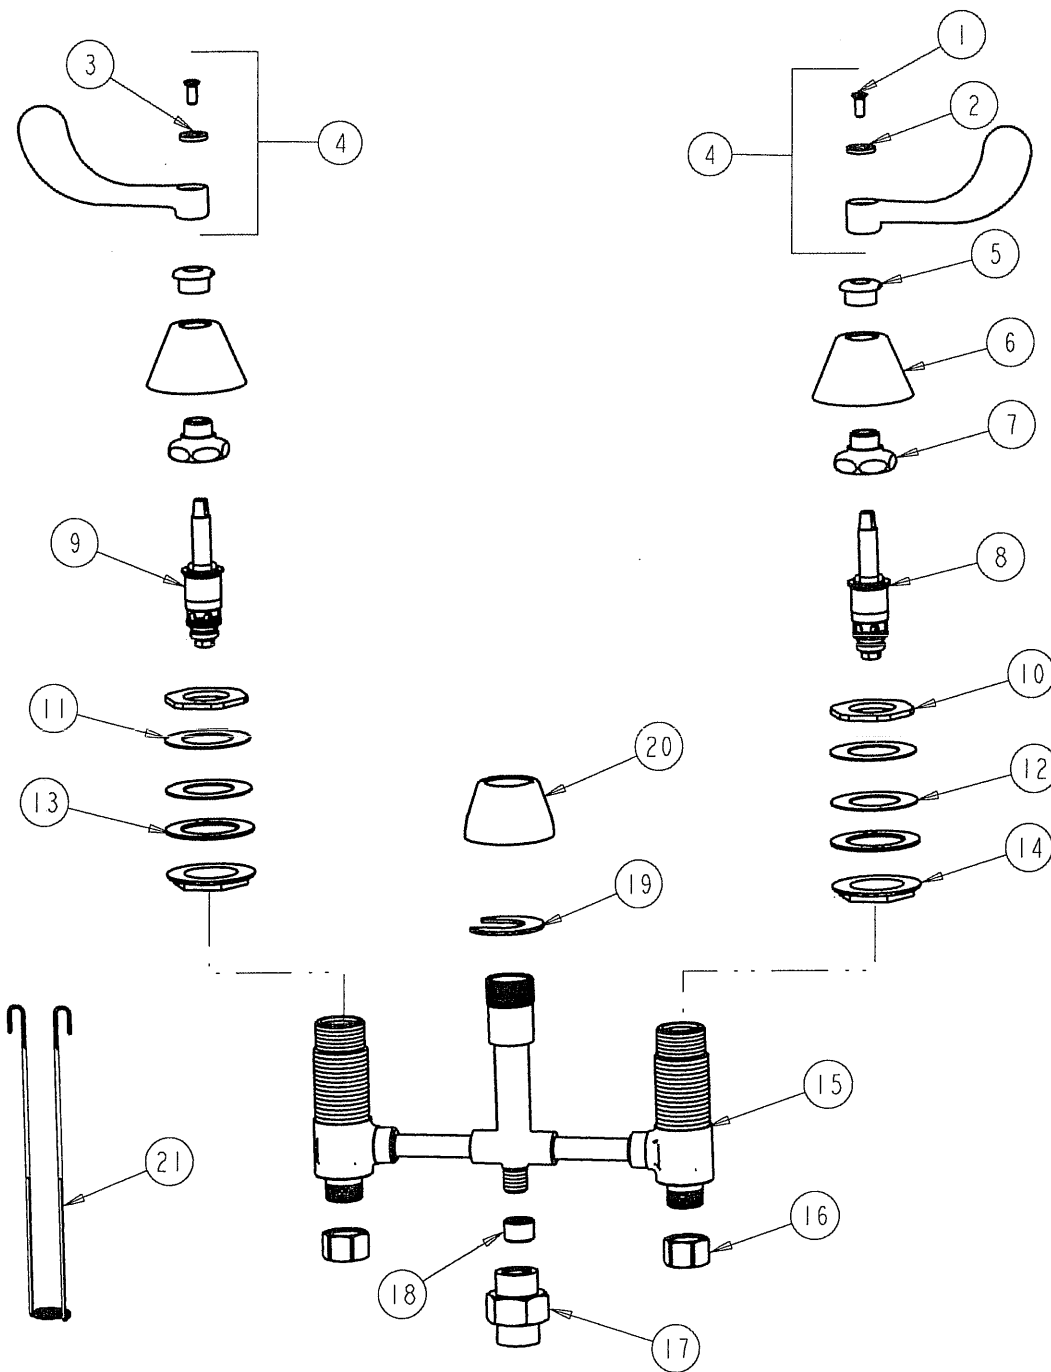

PARTS LIST

BY: SID
CHK'D: *BM*

CHICAGO FAUCETS
a Geberit company

FINISH: AS SPECIFIED
DATE: 11-07-06

786-TWLESSSPT

REV:

ITEM NO.	PART NO.	DESCRIPTION	ITEM NO.	PART NO.	DESCRIPTION
1	420-010	SCREW	12	739-056	RUBBER WASHER
2	633-123	INDEX BUTTON (BLUE)	13	55-010	STEEL WASHER
3	633-023	INDEX BUTTON (RED)	14	250-004	LOCKNUT
4	317-PR	WRISTBLADE HANDLE ASSY. (PAIR)	15	-----	VALVE BODY (NOT SOLD SEPARATELY)
5	422-113	ESCUTCHEON NUT	16	49-005	COUPLING NUT
6	250-180	ESCUTCHEON	17	906-003K	UNION ASSEMBLY
7	274-004	CAP NUT	18	589-009	BUSHING
8	377-XTRH	RH QUATURN CARTRIDGE	19	200-006	C-WASHER
9	377-XTLH	LH QUATURN CARTRIDGE	20	785-300	SPOUT BASE ESCUTCHEON
10	308-003	LOCKNUT	21	200-007	HANGER
11	888-006	BRASS WASHER			