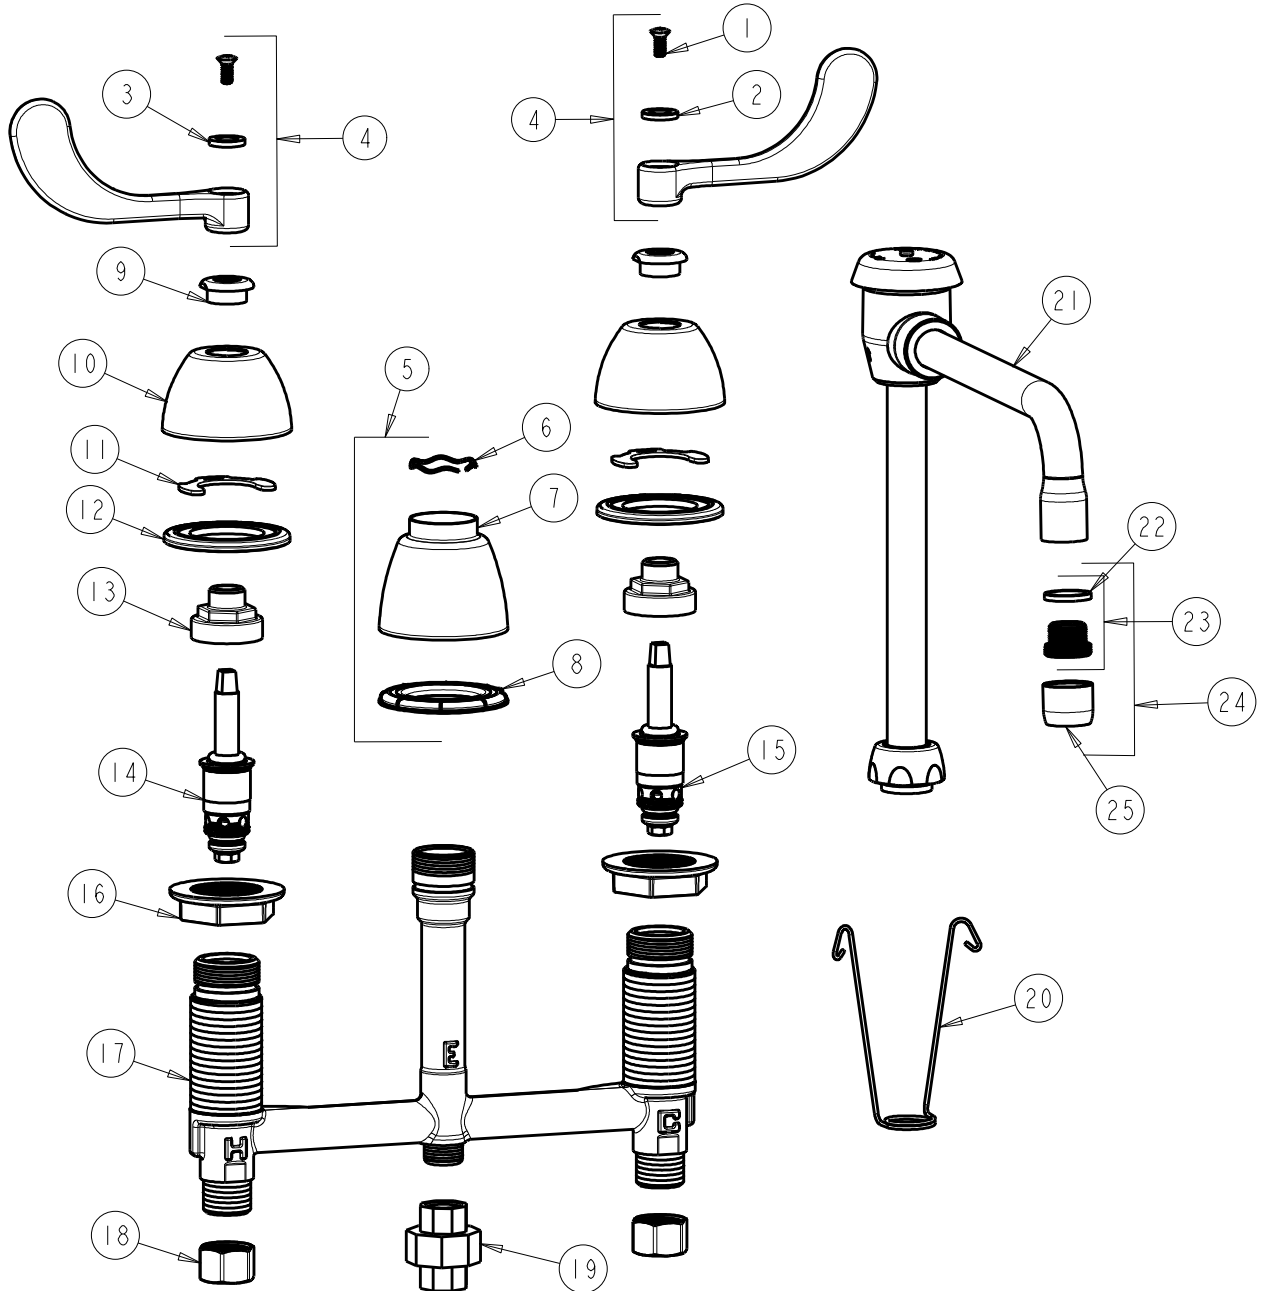

**CHICAGO FAUCETS**  
a Geberit company

2100 South Clearwater Drive  
Des Plaines, IL 60018  
Phone: 847-803-5000  
Fax: 847-803-5454  
www.chicagofaucets.com

**REPAIR PARTS**

FITTING NO.

**786-TWGN8BVBE3-2CP**

SUBMITTED MODEL NO.

BY: SID DATE: 02-07-07

CHK: REV: 05-04-12

ITEM NO.

**FOR TECHNICAL ASSISTANCE**  
1-800-TEC-TRUE (1-800-832-8783)

ITEM	PART NO.	DESCRIPTION	ITEM	PART NO.	DESCRIPTION
1	420-010JKRCF	SCREW, 10-32 UNC PH 1/2	14	377-XTLHJKNF	LH QUATURN CARTRIDGE
2	633-123JKNF	INDEX BUTTON (BLUE)	15	377-XTRHJKNF	RH QUATURN CARTRIDGE
3	633-023JKNF	INDEX BUTTON (RED)	16	250-004JKNF	LOCKNUT
4	317-PRJKCP	HANDLE, 4" WRISTBLADE (PAIR)	17	—	BODY, VALVE
5	785-400JKCP	SPOUT ESCUTCHEON KIT	18	49-005JKRBF	COUPLING NUT
6	50-038JKNF	WAVE WASHER	19	906-003JKRBF	UNION ASSEMBLY
7	785-400JKCP	ESCUTCHEON, SPOUT BASE	20	200-008JKNF	HANGER
8	888-027JKNF	SPOUT ESCUTCHEON WASHER	21	GN8BVBJKCP	VACUUM BREAKER SWING SPOUT
9	422-113JKCP	ESCUTCHEON NUT	22	229-003JKNF	WASHER
10	250-082JKCP	ESCUTCHEON	23	K2JKRCF	ADAPTER w/WASHER
11	200-009JKNF	CLIP, RETAIN	24	E3-2JKCP	SOFTFLO AERATOR WITH ADAPTER
12	888-026JKNF	WASHER, SEALING	25	E3JKCP	SOFTFLO AERATOR 2.2 GPM
13	274-014JKRBF	NUT, CAP			