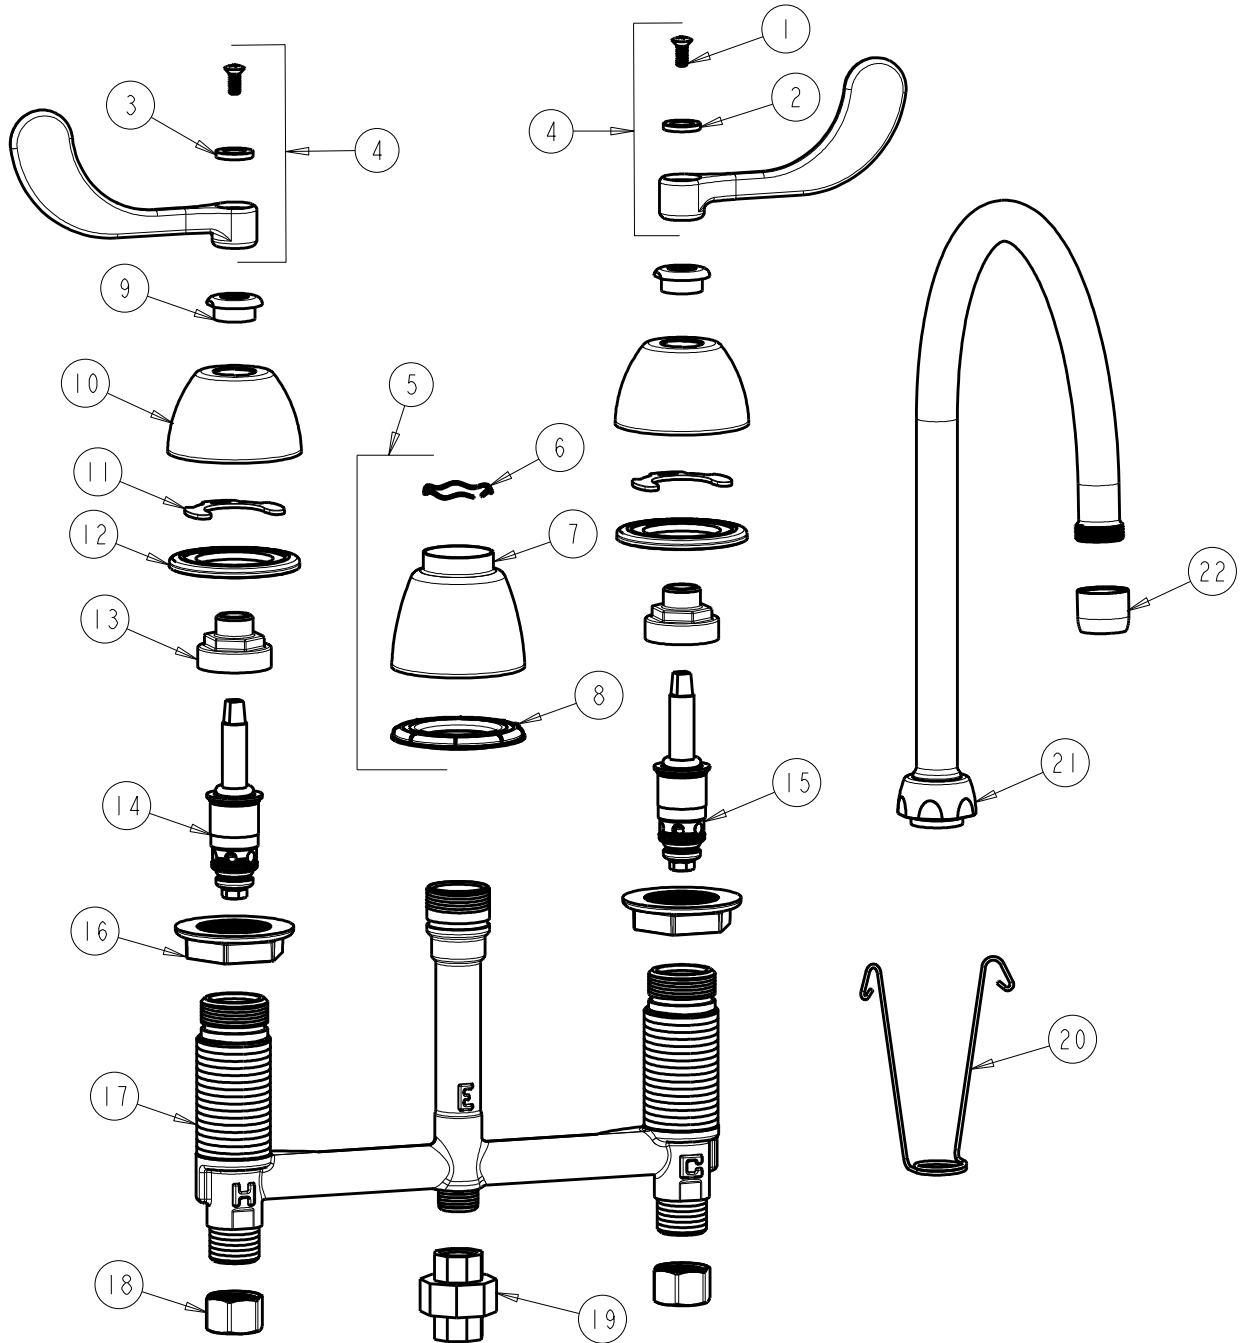

CHICAGO FAUCETS
a Geberit company

2100 South Clearwater Drive
Des Plaines, IL 60018
Phone: 847-803-5000
Fax: 847-803-5454
www.chicagofaucets.com

REPAIR PARTS

FITTING NO.
786-TWGN8AE3CP

SUBMITTED MODEL NO.

FOR TECHNICAL ASSISTANCE
1-800-TEC-TRUE (1-800-832-8783)

BY: SID DATE: 07-08-11
CHK: REV: 05-04-12

ITEM NO.

ITEM	PART NO.	DESCRIPTION	ITEM	PART NO.	DESCRIPTION
1	420-010JKRCF	SCREW, 10-32 UNC PH 1/2	12	888-026JKNF	WASHER, SEALING
2	633-123JKNF	INDEX BUTTON (BLUE)	13	274-014JKRBF	NUT, CAP
3	633-023JKNF	INDEX BUTTON (RED)	14	377-XTLHJKNF	LH QUATURN CARTRIDGE
4	317-PRJKCP	HANDLE, 4" WRISTBLADE (PAIR)	15	377-XTRHJKNF	RH QUATURN CARTRIDGE
5	785-400JKCP	SPOUT ESCUTCHEON KIT	16	250-004JKNF	LOCKNUT
6	50-038JKNF	WAVE WASHER	17	-----	BODY, VALVE
7	785-400JKCP	ESCUTCHEON, SPOUT BASE	18	49-005JKRBF	COUPLING NUT
8	888-027JKNF	SPOUT ESCUTCHEON WASHER	19	906-003KJKRBF	UNION ASSEMBLY
9	422-113JKCP	ESCUTCHEON NUT	20	200-008JKNF	HANGER
10	250-082JKCP	ESCUTCHEON	21	GN8AJKCP	SPOUT
11	200-009JKNF	CLIP, RETAIN	22	E3JKCP	SOFTFLO AERATOR 2.2 GPM