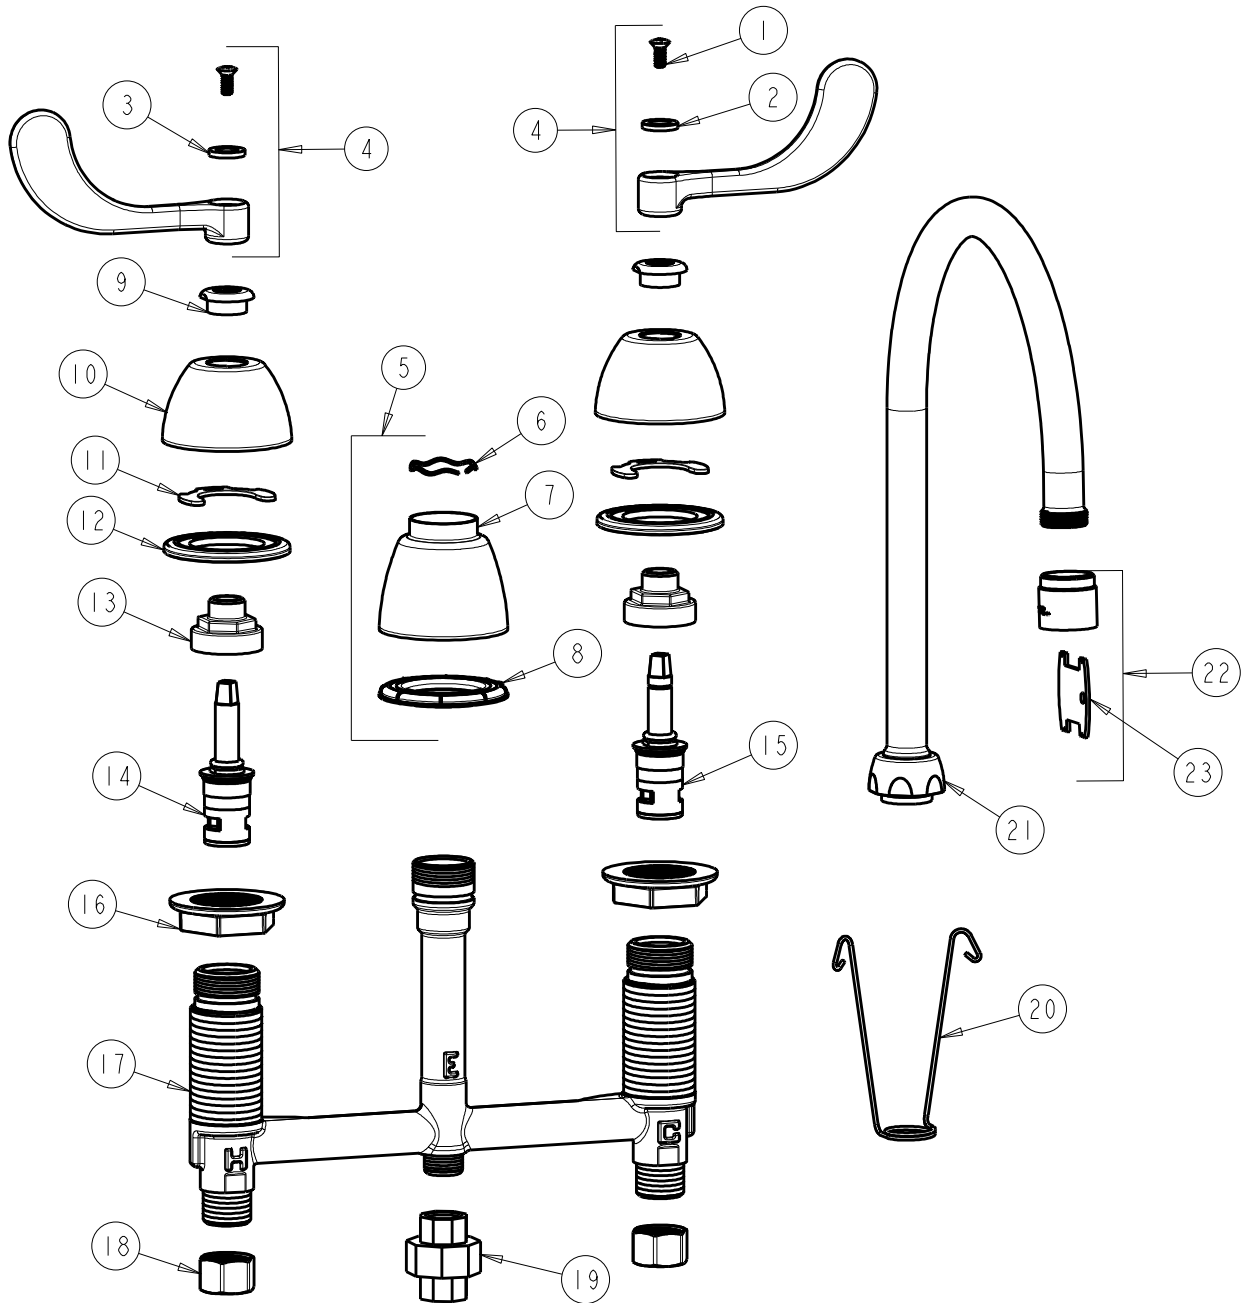

**CHICAGO FAUCETS**  
a Geberit company

2100 South Clearwater Drive  
Des Plaines, IL 60018  
Phone: 847-803-5000  
Fax: 847-803-5454  
www.chicagofaucets.com

**REPAIR PARTS**

FITTING NO.

**786-TWGN8AE29VPXKCP**

SUBMITTED MODEL NO.

ITEM NO.

**FOR TECHNICAL ASSISTANCE**  
1-800-TEC-TRUE (1-800-832-8783)

BY: SID    DATE: 07-08-11  
CHK:        REV: 05-04-12

ITEM	PART NO.	DESCRIPTION	ITEM	PART NO.	DESCRIPTION
1	420-010JKRCF	SCREW, 10-32 UNC PH 1/2	13	274-014JKRBF	NUT, CAP
2	633-123JKNF	INDEX BUTTON (BLUE)	14	377-XKLHJKNF	LH CERAMIC CARTRIDGE 1/4
3	633-023JKNF	INDEX BUTTON (RED)	15	377-XKRHJKNF	RH CERAMIC CARTRIDGE 1/4
4	317-PRJKCP	HANDLE, 4" WRISTBLADE (PAIR)	16	250-004JKNF	LOCKNUT
5	785-400JKCP	SPOUT ESCUTCHEON KIT	17	—	BODY, VALVE
6	50-038JKNF	WAVE WASHER	18	49-005JKRBF	COUPLING NUT
7	785-400JKCP	ESCUTCHEON, SPOUT BASE	19	906-003JKRBF	UNION ASSEMBLY
8	888-027JKNF	SPOUT ESCUTCHEON WASHER	20	200-008JKNF	HANGER
9	422-113JKCP	ESCUTCHEON NUT	21	GN8AJKCP	SPOUT
10	250-082JKCP	ESCUTCHEON	22	E29VPJKCP	LAMINAR OUTLET 2.2 GPM
11	200-009JKNF	CLIP, RETAIN	23	3-024JKRCF	KEY, VP
12	888-026JKNF	WASHER, SEALING			