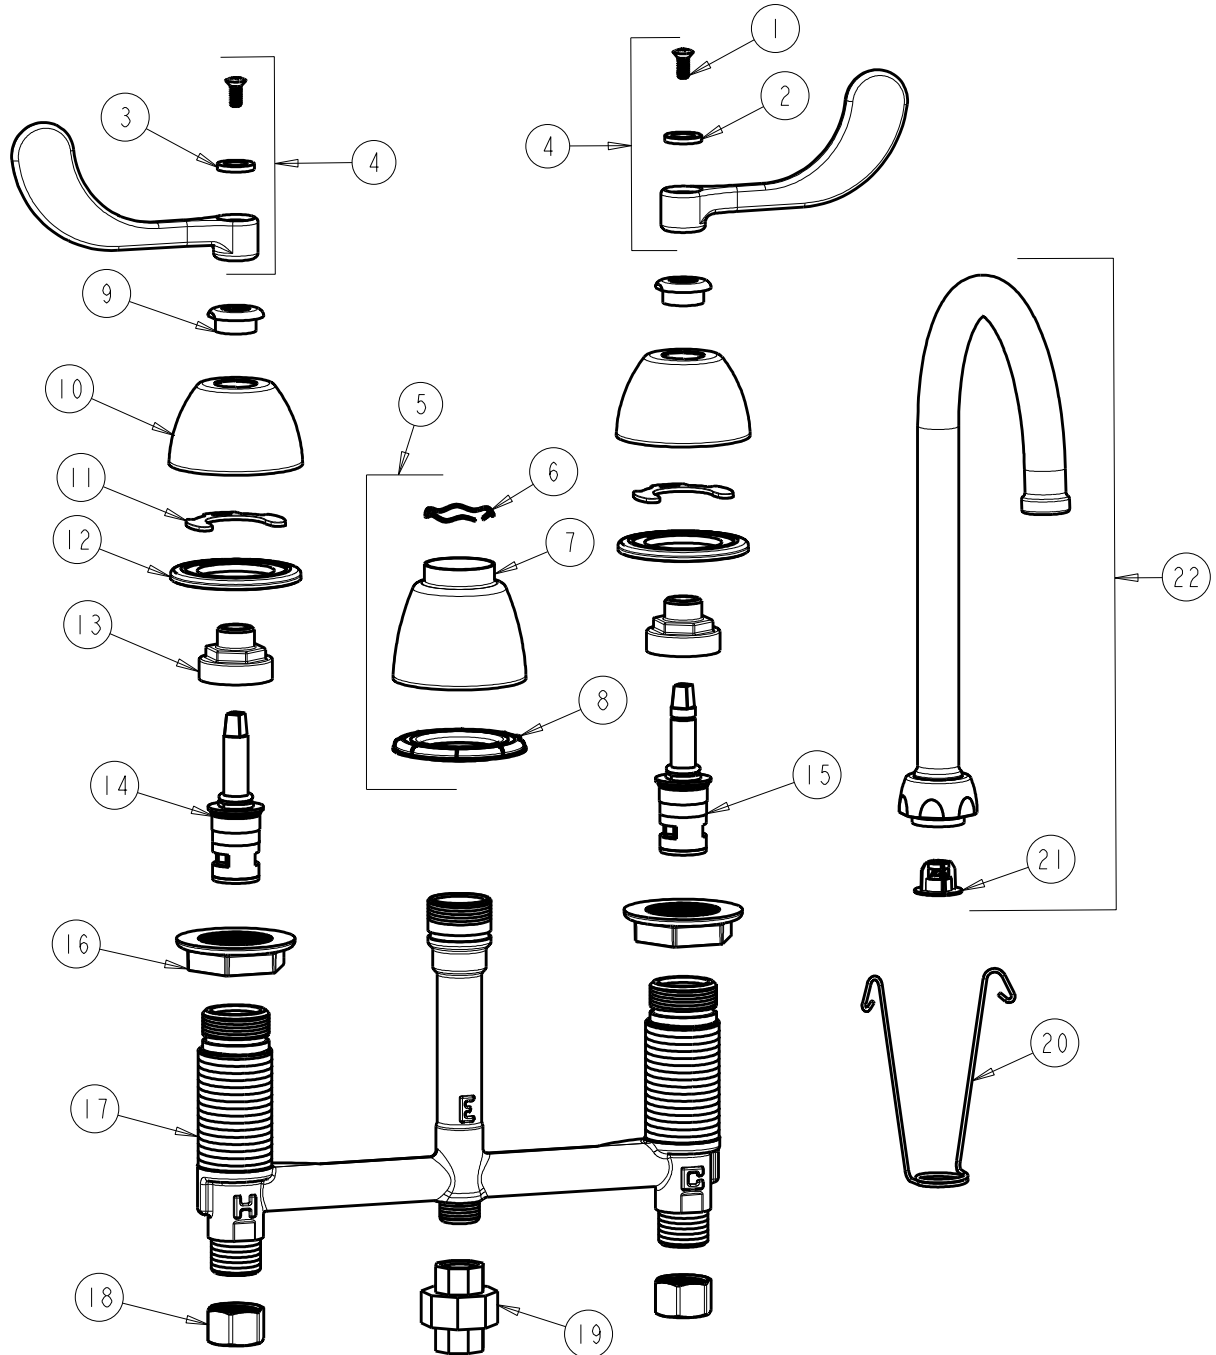

CHICAGO FAUCETS
a Geberit company

2100 South Clearwater Drive
Des Plaines, IL 60018
Phone: 847-803-5000
Fax: 847-803-5454
www.chicagofaucets.com

REPAIR PARTS

FITTING NO.

786-TWGN2FCXKCP

SUBMITTED MODEL NO.

BY: SID DATE: 02-19-10

CHK: REV: 05-04-12

ITEM NO.

FOR TECHNICAL ASSISTANCE
1-800-TEC-TRUE (1-800-832-8783)

ITEM	PART NO.	DESCRIPTION	ITEM	PART NO.	DESCRIPTION
1	420-010JKRCF	SCREW, 10-32 UNC PH 1/2	12	888-026JKNF	WASHER, SEALING
2	633-123JKNF	INDEX BUTTON (BLUE)	13	274-014JKRBF	NUT, CAP
3	633-023JKNF	INDEX BUTTON (RED)	14	377-XKLHJKNF	LH CERAMIC CARTRIDGE 1/4
4	317-PRJKCP	HANDLE, 4" WRISTBLADE (PAIR)	15	377-XKRHJKNF	RH CERAMIC CARTRIDGE 1/4
5	785-400JKCP	SPOUT ESCUTCHEON KIT	16	250-004JKNF	LOCKNUT
6	50-038JKNF	WAVE WASHER	17	-----	BODY, VALVE
7	785-400JKCP	ESCUTCHEON, SPOUT BASE	18	49-005JKRBF	COUPLING NUT
8	888-027JKNF	SPOUT ESCUTCHEON WASHER	19	906-003KJKRBF	UNION ASSEMBLY
9	422-113JKCP	ESCUTCHEON NUT	20	200-008JKNF	HANGER
10	250-082JKCP	ESCUTCHEON	21	50-043KJKNF	FLOW CONTROL 1.5 GPM
11	200-009JKNF	CLIP, RETAIN	22	GN2FCJKCP	GN SPOUT PLAIN END