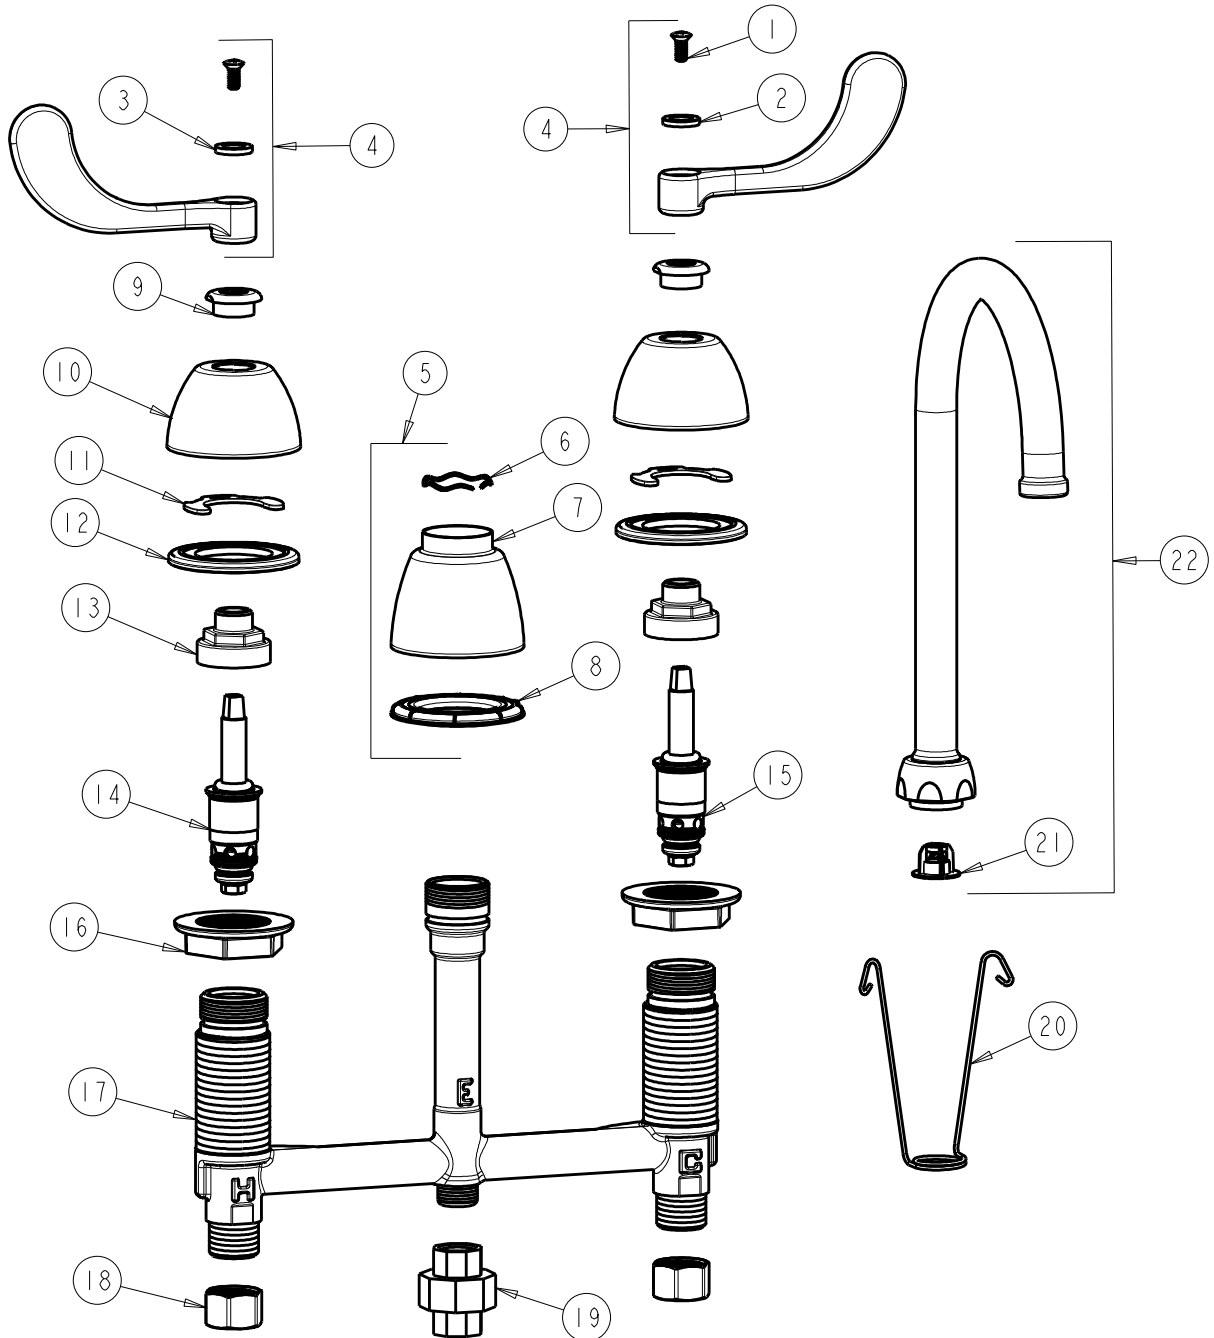

CHICAGO FAUCETS
a Geberit company

2100 South Clearwater Drive
Des Plaines, IL 60018
Phone: 847-803-5000
Fax: 847-803-5454
www.chicagofaucets.com

REPAIR PARTS

FITTING NO.
786-TWGN2FCCP
SUBMITTED MODEL NO.

FOR TECHNICAL ASSISTANCE
1-800-TEC-TRUE (1-800-832-8783)

BY: SID DATE: 02-19-10
CHK: REV: 05-04-12

ITEM NO.

ITEM	PART NO.	DESCRIPTION	ITEM	PART NO.	DESCRIPTION
1	420-010JKRCF	SCREW, 10-32 UNC PH 1/2	12	888-026JKNF	WASHER, SEALING
2	633-123JKNF	INDEX BUTTON (BLUE)	13	274-014JKRBF	NUT, CAP
3	633-023JKNF	INDEX BUTTON (RED)	14	377-XTLHJKNF	LH QUATURN CARTRIDGE
4	317-PRJKCP	HANDLE, 4" WRISTBLADE (PAIR)	15	377-XTRHJKNF	RH QUATURN CARTRIDGE
5	785-400JKCP	SPOUT ESCUTCHEON KIT	16	250-004JKNF	LOCKNUT
6	50-038JKNF	WAVE WASHER	17	-----	BODY, VALVE
7	785-400JKCP	ESCUTCHEON, SPOUT BASE	18	49-005JKRBF	COUPLING NUT
8	888-027JKNF	SPOUT ESCUTCHEON WASHER	19	906-003KJKRBF	UNION ASSEMBLY
9	422-113JKCP	ESCUTCHEON NUT	20	200-008JKNF	HANGER
10	250-082JKCP	ESCUTCHEON	21	50-043KJKNF	FLOW CONTROL 1.5 GPM
11	200-009JKNF	CLIP, RETAIN	22	GN2FCJKCP	GN SPOUT PLAIN END