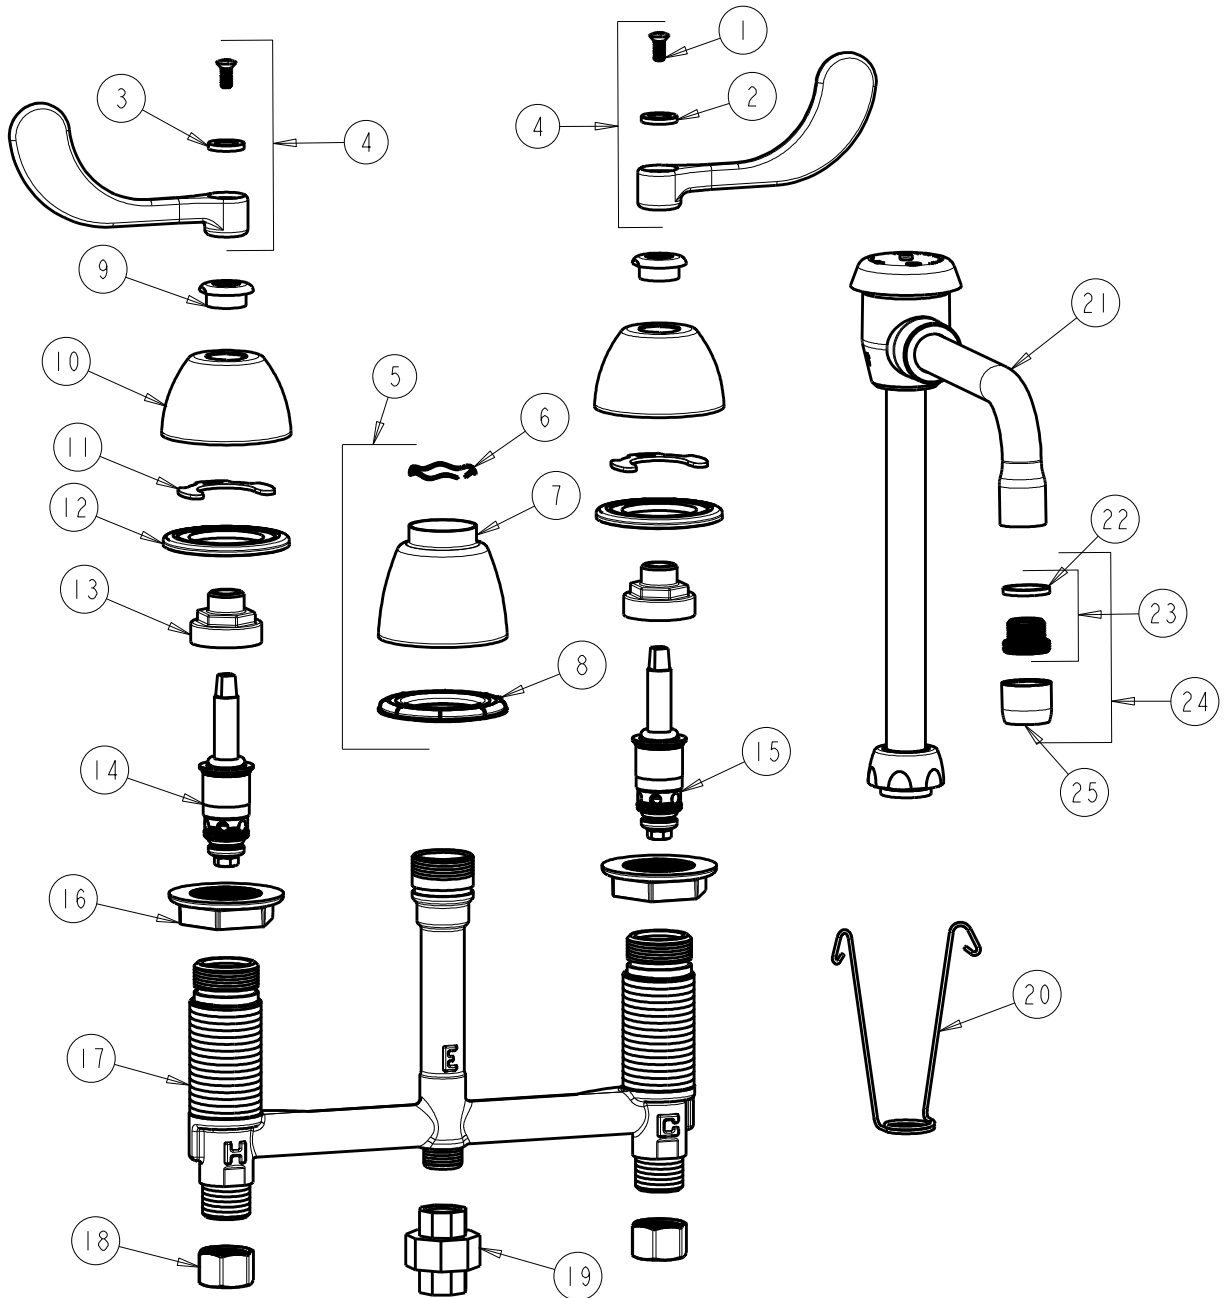

BY: SID

DATE: 02-07-07

CHK:

REV: 05-03-12

ITEM NO.

FOR TECHNICAL ASSISTANCE
1-800-TEC-TRUE (1-800-832-8783)

ITEM	PART NO.	DESCRIPTION	ITEM	PART NO.	DESCRIPTION
1	420-010JKRCF	SCREW, 10-32 UNC PH 1/2	14	377-XTLHJKNF	LH QUATURN CARTRIDGE
2	633-123JKNF	INDEX BUTTON (BLUE)	15	377-XTRHJKNF	RH QUATURN CARTRIDGE
3	633-023JKNF	INDEX BUTTON (RED)	16	250-004JKNF	LOCKNUT
4	317-PRJKCP	HANDLE, 4" WRISTBLADE (PAIR)	17	---	BODY, VALVE
5	785-400JKCP	SPOUT ESCUTCHEON KIT	18	49-005JKRBF	COUPLING NUT
6	50-038JKNF	WAVE WASHER	19	906-003JKRBF	UNION ASSEMBLY
7	785-400JKCP	ESCUTCHEON, SPOUT BASE	20	200-008JKNF	HANGER
8	888-027JKNF	SPOUT ESCUTCHEON WASHER	21	GN2BVBJKCP	VACUUM BREAKER SWING SPOUT
9	422-113JKCP	ESCUTCHEON NUT	22	229-003JKNF	WASHER
10	250-082JKCP	ESCUTCHEON	23	K2JKRCF	ADAPTER w/WASHER
11	200-009JKNF	CLIP, RETAIN	24	E3-2JKCP	SOFTFLO AERATOR WITH ADAPTER
12	888-026JKNF	WASHER, SEALING	25	E3JKCP	SOFTFLO AERATOR 2.2 GPM
13	274-014JKRBF	NUT, CAP			