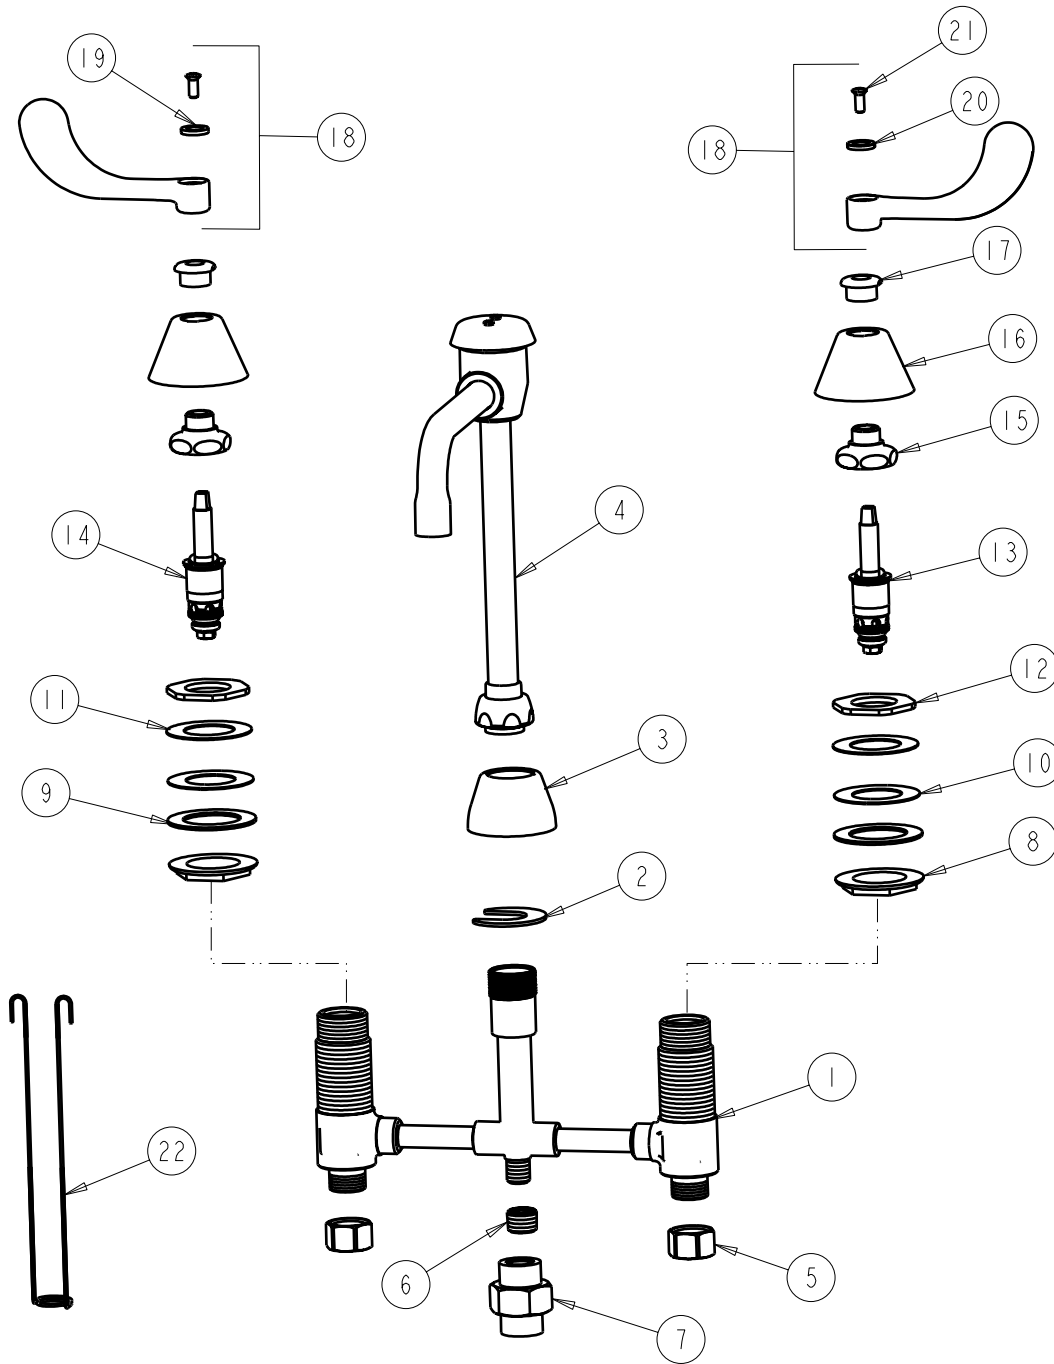

PARTS LIST

BY: SID
CHK'D: *[Signature]*

FINISH: AS SPECIFIED
DATE: 02-07-07

786-TWGN2BVB

REV:

ITEM NO.	PART NO.	DESCRIPTION	ITEM NO.	PART NO.	DESCRIPTION
1	-----	VALVE BODY (NOT SOLD SEPARATELY)	12	308-003	LOCKNUT
2	200-006	C-WASHER	13	377-XTRH	RH QUATURN CARTRIDGE
3	785-300	SPOUT BASE ESCUTCHEON	14	377-XTLH	LH QUATURN CARTRIDGE
4	GN2BVB	V B SPOUT B TYPE END	15	274-004	CAP NUT
5	49-005	COUPLING NUT	16	250-180	ESCUTCHEON
6	589-009	BUSHING	17	422-113	ESCUTCHEON NUT
7	906-003K	UNION ASSEMBLY	18	317-PR	WRISTBLADE HANDLE ASSY. (PAIR)
8	250-004	LOCKNUT	19	633-023	INDEX BUTTON (RED)
9	55-010	STEEL WASHER	20	633-123	INDEX BUTTON (BLUE)
10	739-056	RUBBER WASHER	21	420-010	SCREW
11	888-006	BRASS WASHER	22	200-007	HANGER