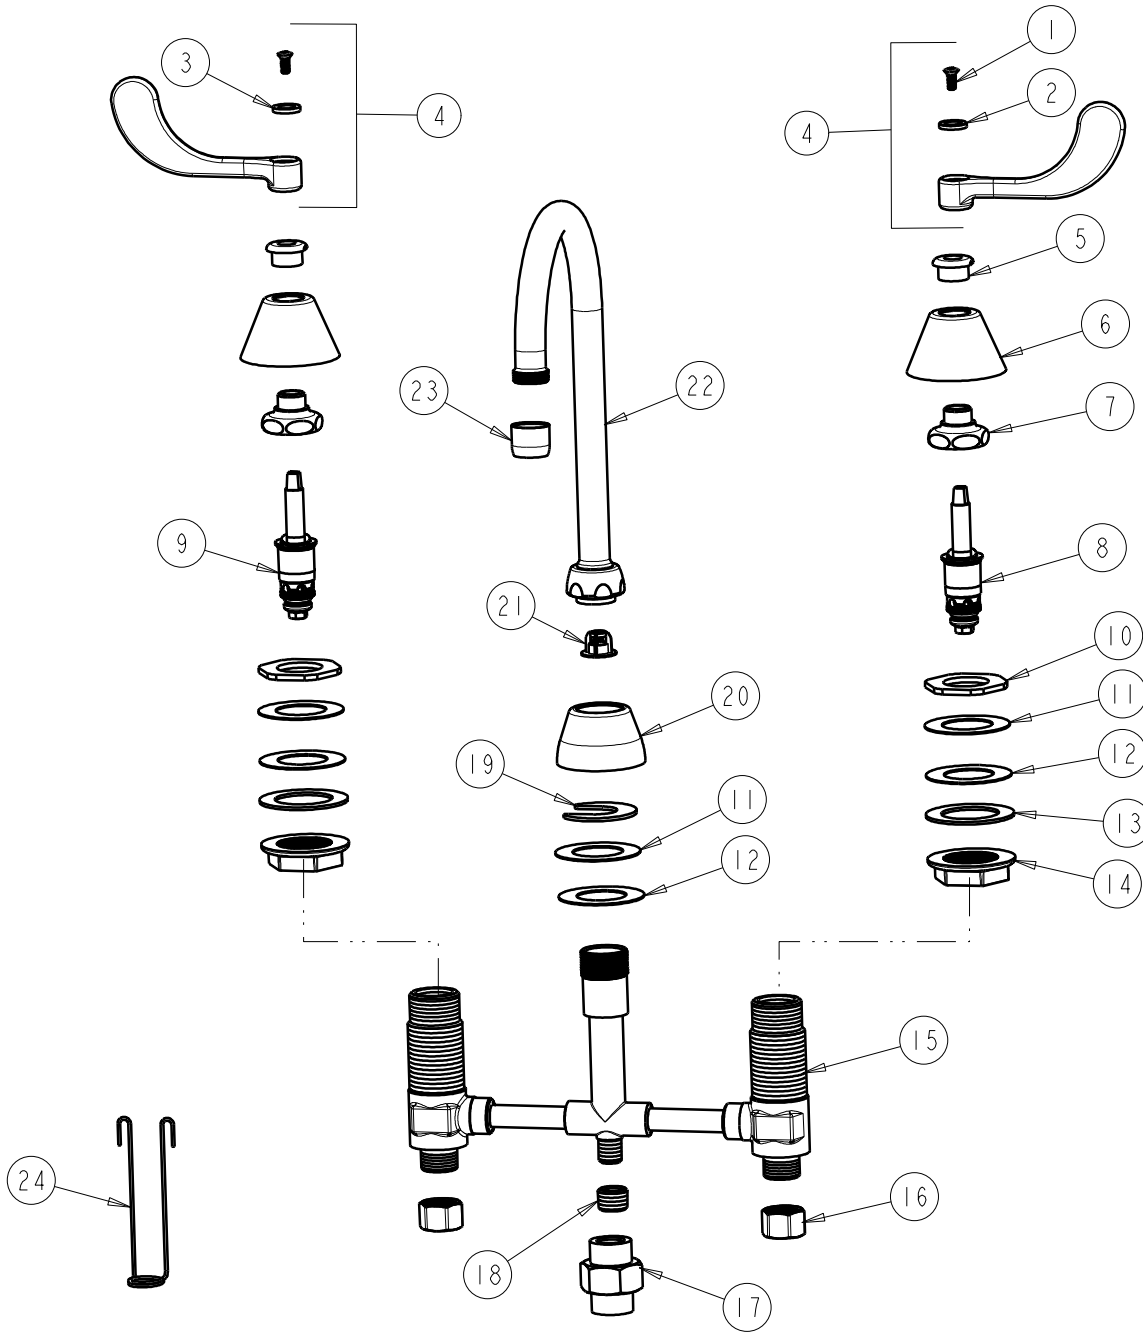

CHICAGO FAUCETS
a Geberit company

2100 South Clearwater Drive
Des Plaines, IL 60018
Phone: 847-803-5000
Fax: 847-803-5454
www.chicagofaucets.com

REPAIR PARTS

FITTING NO.

786-TWGN2AFCE3CP

SUBMITTED MODEL NO.

BY: SID

DATE: 02-07-07

CHK: *[Signature]*

REV: 02-19-10

ITEM NO.

FOR TECHNICAL ASSISTANCE
1-800-TEC-TRUE (1-800-832-8783)

ITEM	PART NO.	DESCRIPTION	ITEM	PART NO.	DESCRIPTION
1	420-010JKRCF	SCREW, 10-32 UNC PH 1/2	13	55-010JKNF	STEEL WASHER
2	633-123JKNF	INDEX BUTTON (BLUE)	14	250-004JKNF	LOCKNUT
3	633-023JKNF	INDEX BUTTON (RED)	15	---	VALVE BODY NOT SOLD SEPARATELY
4	317-PRJKCP	HANDLE, 4" WRISTBLADE (PAIR)	16	49-005JKRBF	COUPLING NUT
5	422-113JKCP	ESCUTCHEON NUT	17	906-003JKRBF	UNION ASSEMBLY
6	250-180JKCP	ESCUTCHEON	18	589-009JKRCF	BUSHING
7	274-004JKRBF	CAP NUT	19	200-006JKNF	C-WASHER
8	377-XTRHJKNF	RH QUATURN CARTRIDGE	20	785-300JKCP	SPOUT BASE ESCUTCHEON
9	377-XTLHJKNF	LH QUATURN CARTRIDGE	21	50-043KJKNF	FLOW CONTROL 1.5 GPM
10	308-003JKRBF	LOCKNUT	22	GN2AJKCP	GN SPOUT-A TYPE END
11	888-006JKRBF	BRASS WASHER	23	E3JKCP	SOFTFLO AERATOR OUTLET
12	739-056JKNF	RUBBER WASHER	24	200-007JKNF	HANGER