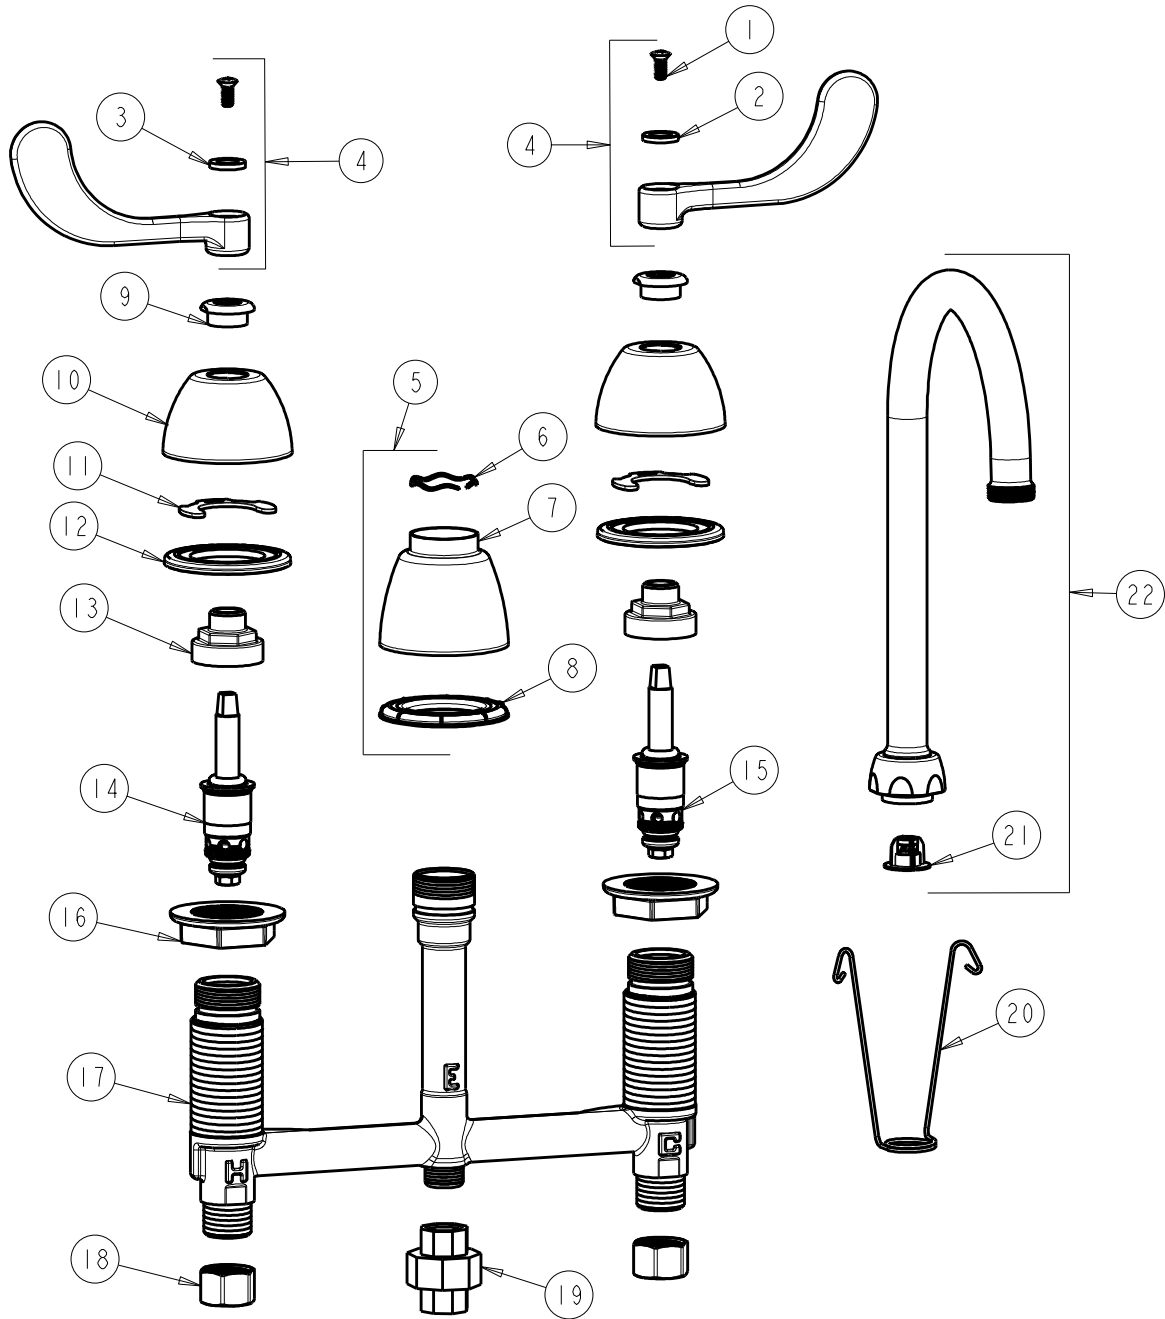

CHICAGO FAUCETS
a Geberit company

2100 South Clearwater Drive
Des Plaines, IL 60018
Phone: 847-803-5000
Fax: 847-803-5454
www.chicagofaucets.com

REPAIR PARTS

FITTING NO.

786-TWGN2AFCCP

SUBMITTED MODEL NO.

ITEM NO.

FOR TECHNICAL ASSISTANCE
1-800-TEC-TRUE (1-800-832-8783)

BY: SID DATE: 02-19-10

CHK: REV: 05-03-12

| ITEM | PART NO. | DESCRIPTION | ITEM | PART NO. | DESCRIPTION |
|------|--------------|------------------------------|------|---------------|----------------------|
| 1 | 420-010JKRCF | SCREW, 10-32 UNC PH 1/2 | 12 | 888-026JKNF | WASHER, SEALING |
| 2 | 633-123JKNF | INDEX BUTTON (BLUE) | 13 | 274-014JKRBF | NUT, CAP |
| 3 | 633-023JKNF | INDEX BUTTON (RED) | 14 | 377-XTLHJKNF | LH QUATURN CARTRIDGE |
| 4 | 317-PRJKCP | HANDLE, 4" WRISTBLADE (PAIR) | 15 | 377-XTRHJKNF | RH QUATURN CARTRIDGE |
| 5 | 785-400JKCP | SPOUT ESCUTCHEON KIT | 16 | 250-004JKNF | LOCKNUT |
| 6 | 50-038JKNF | WAVE WASHER | 17 | ----- | BODY, VALVE |
| 7 | 785-400JKCP | ESCUTCHEON, SPOUT BASE | 18 | 49-005JKRBF | COUPLING NUT |
| 8 | 888-027JKNF | SPOUT ESCUTCHEON WASHER | 19 | 906-003KJKRBF | UNION ASSEMBLY |
| 9 | 422-113JKCP | ESCUTCHEON NUT | 20 | 200-008JKNF | HANGER |
| 10 | 250-082JKCP | ESCUTCHEON | 21 | 50-043KJKNF | FLOW CONTROL 1.5 GPM |
| 11 | 200-009JKNF | CLIP, RETAIN | 22 | GN2AFCJKCP | GN SPOUT-A TYPE END |