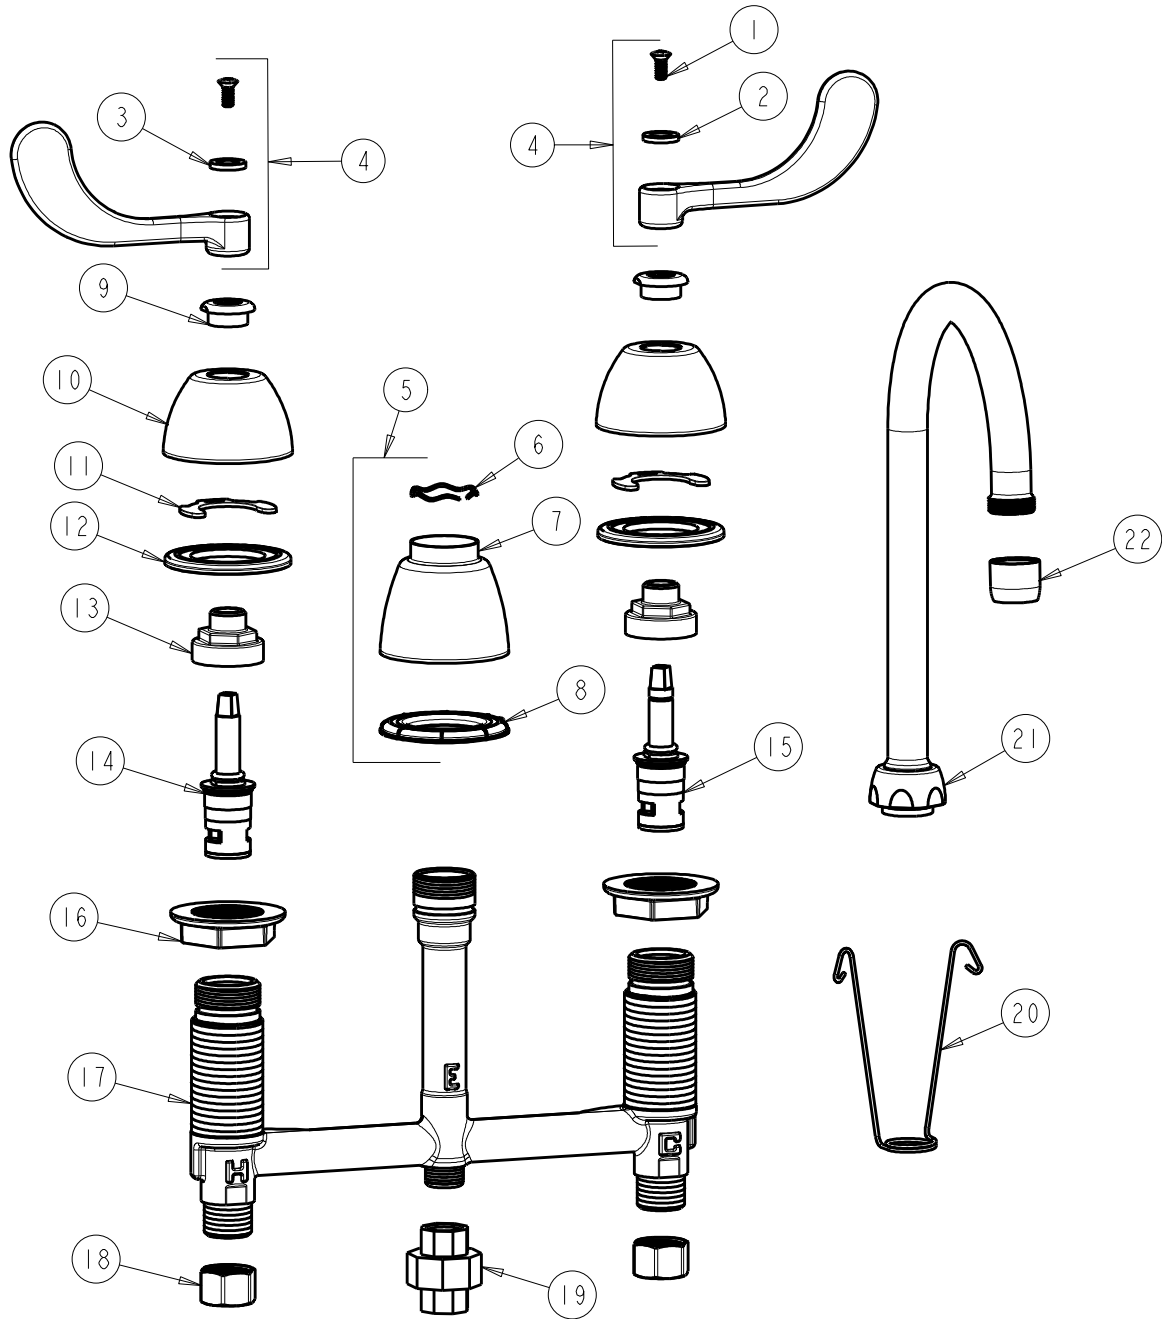

SUBMITTED MODEL NO.

BY: SID

DATE: 02-07-07

CHK:

REV: 05-03-12

ITEM NO.

**FOR TECHNICAL ASSISTANCE**  
1-800-TEC-TRUE (1-800-832-8783)

ITEM	PART NO.	DESCRIPTION	ITEM	PART NO.	DESCRIPTION
1	420-010JKRCF	SCREW, 10-32 UNC PH 1/2	12	888-026JKNF	WASHER, SEALING
2	633-123JKNF	INDEX BUTTON (BLUE)	13	274-014JKRBF	NUT, CAP
3	633-023JKNF	INDEX BUTTON (RED)	14	377-XKLHJKNF	LH CERAMIC CARTRIDGE 1/4
4	317-PRJKCP	HANDLE, 4" WRISTBLADE (PAIR)	15	377-XKRHJKNF	RH CERAMIC CARTRIDGE 1/4
5	785-400JKCP	SPOUT ESCUTCHEON KIT	16	250-004JKNF	LOCKNUT
6	50-038JKNF	WAVE WASHER	17	-----	BODY, VALVE
7	785-400JKCP	ESCUTCHEON, SPOUT BASE	18	49-005JKRBF	COUPLING NUT
8	888-027JKNF	SPOUT ESCUTCHEON WASHER	19	906-003KJKRBF	UNION ASSEMBLY
9	422-113JKCP	ESCUTCHEON NUT	20	200-008JKNF	HANGER
10	250-082JKCP	ESCUTCHEON	21	GN2AJKCP	SPOUT
11	200-009JKNF	CLIP, RETAIN	22	E3JKCP	SOFTFLO AERATOR 2.2 GPM