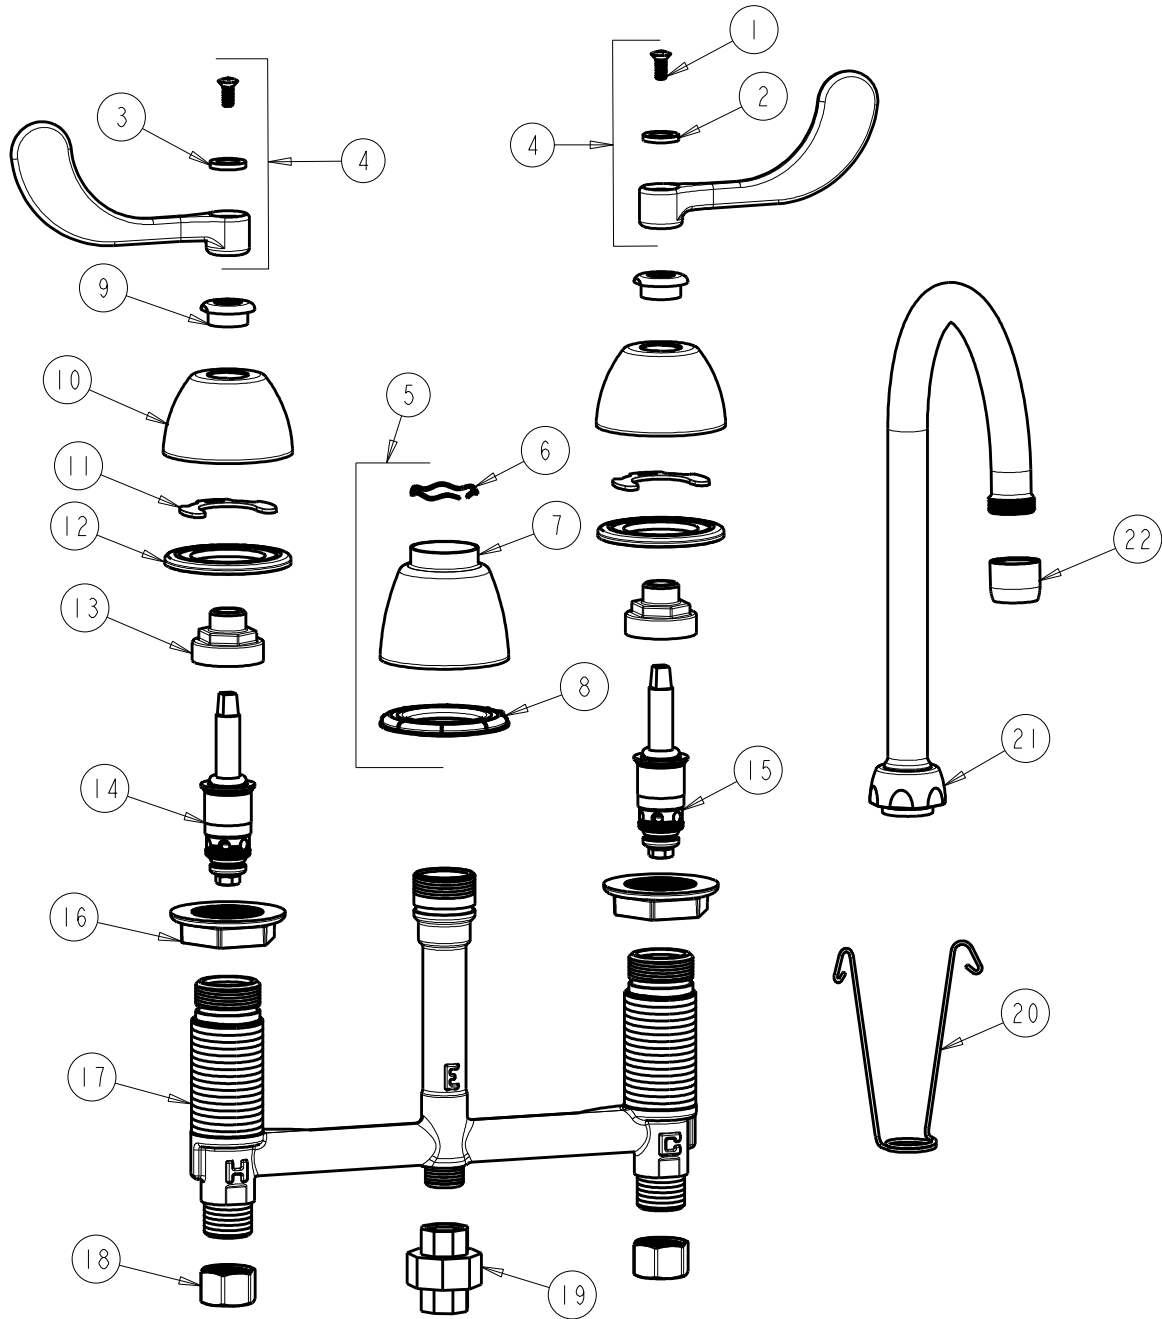

CHICAGO FAUCETS
a Geberit company

2100 South Clearwater Drive
Des Plaines, IL 60018
Phone: 847-803-5000
Fax: 847-803-5454
www.chicagofaucets.com

REPAIR PARTS

FITTING NO.
786-TWGN2AE3CP

SUBMITTED MODEL NO.

FOR TECHNICAL ASSISTANCE
1-800-TEC-TRUE (1-800-832-8783)

BY: SID DATE: 04-08-02

CHK: REV: 05-03-12

ITEM NO.

ITEM	PART NO.	DESCRIPTION	ITEM	PART NO.	DESCRIPTION
1	420-010JKRCF	SCREW, 10-32 UNC PH 1/2	12	888-026JKNF	WASHER, SEALING
2	633-123JKNF	INDEX BUTTON (BLUE)	13	274-014JKRBF	NUT, CAP
3	633-023JKNF	INDEX BUTTON (RED)	14	377-XTLHJKNF	LH QUATURN CARTRIDGE
4	317-PRJKCP	HANDLE, 4" WRISTBLADE (PAIR)	15	377-XTRHJKNF	RH QUATURN CARTRIDGE
5	785-400JKCP	SPOUT ESCUTCHEON KIT	16	250-004JKNF	LOCKNUT
6	50-038JKNF	WAVE WASHER	17	-----	BODY, VALVE
7	785-400JKCP	ESCUTCHEON, SPOUT BASE	18	49-005JKRBF	COUPLING NUT
8	888-027JKNF	SPOUT ESCUTCHEON WASHER	19	906-003KJKRBF	UNION ASSEMBLY
9	422-113JKCP	ESCUTCHEON NUT	20	200-008JKNF	HANGER
10	250-082JKCP	ESCUTCHEON	21	GN2AJKCP	SPOUT
11	200-009JKNF	CLIP, RETAIN	22	E3JKCP	SOFTFLO AERATOR 2.2 GPM