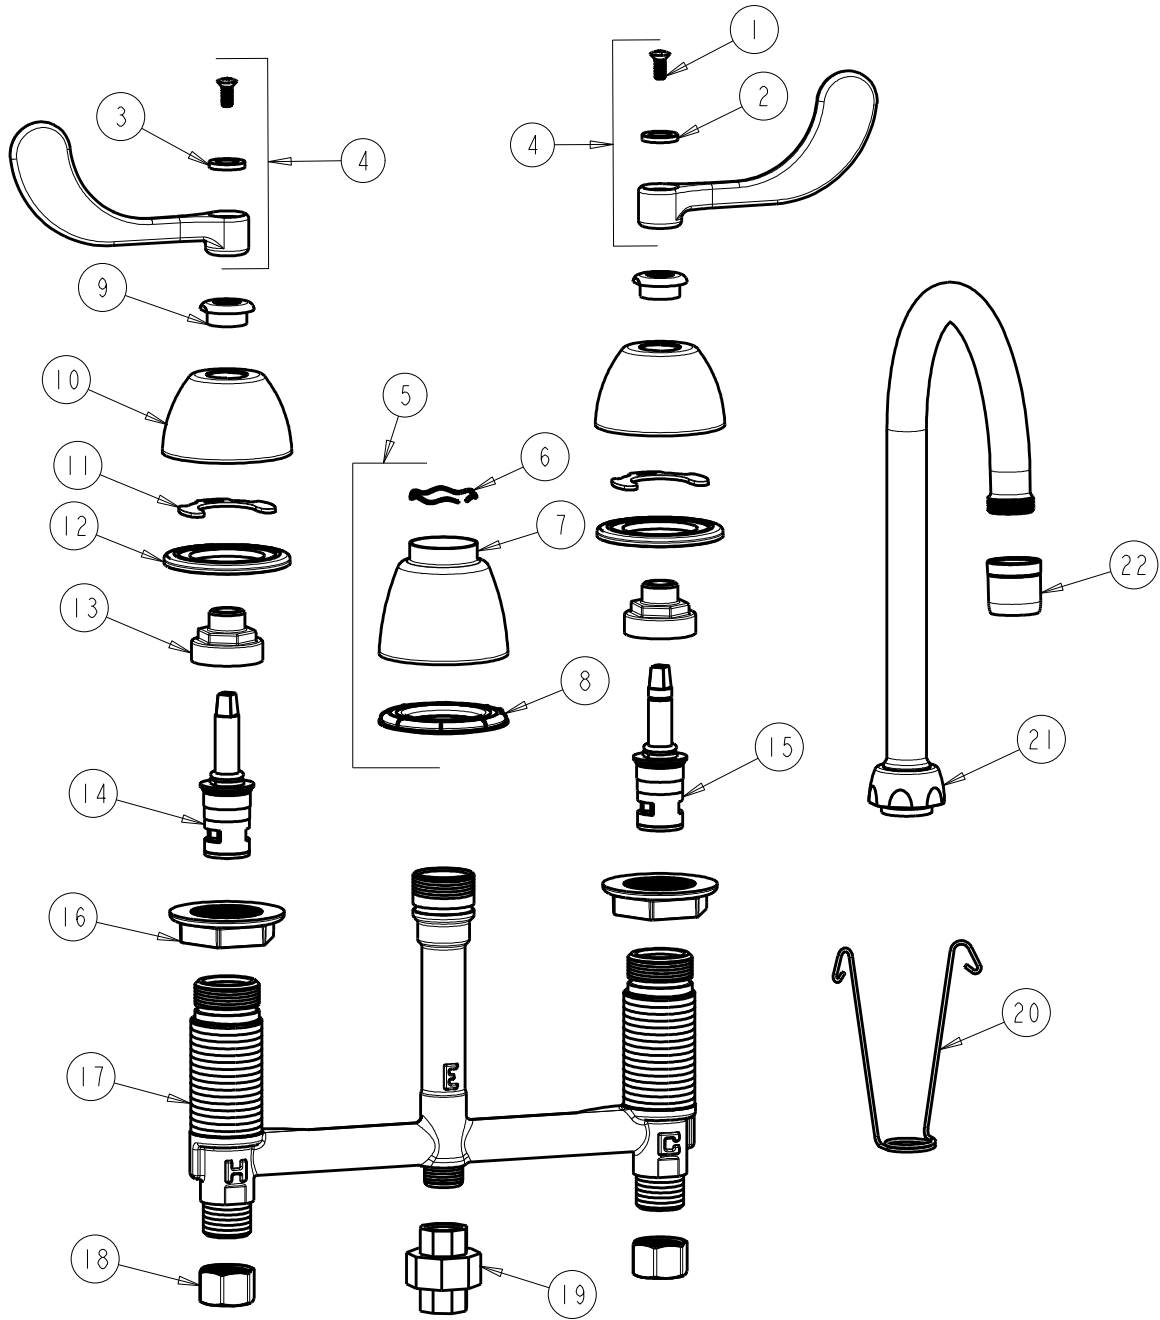

CHICAGO FAUCETS
a Geberit company

2100 South Clearwater Drive
Des Plaines, IL 60018
Phone: 847-803-5000
Fax: 847-803-5454
www.chicagofaucets.com

REPAIR PARTS

FITTING NO.

786-TWE29XKCP

SUBMITTED MODEL NO.

BY: SID DATE: 02-07-07

CHK: REV: 05-03-12

ITEM NO.

FOR TECHNICAL ASSISTANCE
1-800-TEC-TRUE (1-800-832-8783)

ITEM	PART NO.	DESCRIPTION	ITEM	PART NO.	DESCRIPTION
1	420-010JKRCF	SCREW, 10-32 UNC PH 1/2	12	888-026JKNF	WASHER, SEALING
2	633-123JKNF	INDEX BUTTON (BLUE)	13	274-014JKRBF	NUT, CAP
3	633-023JKNF	INDEX BUTTON (RED)	14	377-XKLHJKNF	LH CERAMIC CARTRIDGE 1/4
4	317-PRJKCP	HANDLE, 4" WRISTBLADE (PAIR)	15	377-XKRHJKNF	RH CERAMIC CARTRIDGE 1/4
5	785-400JKCP	SPOUT ESCUTCHEON KIT	16	250-004JKNF	LOCKNUT
6	50-038JKNF	WAVE WASHER	17	---	BODY, VALVE
7	785-400JKCP	ESCUTCHEON, SPOUT BASE	18	49-005JKRBF	COUPLING NUT
8	888-027JKNF	SPOUT ESCUTCHEON WASHER	19	906-003KJKRBF	UNION ASSEMBLY
9	422-113JKCP	ESCUTCHEON NUT	20	200-008JKNF	HANGER
10	250-082JKCP	ESCUTCHEON	21	GN2AJKCP	SPOUT
11	200-009JKNF	CLIP, RETAIN	22	E29JKCP	LAM-A-FLO OUTLET