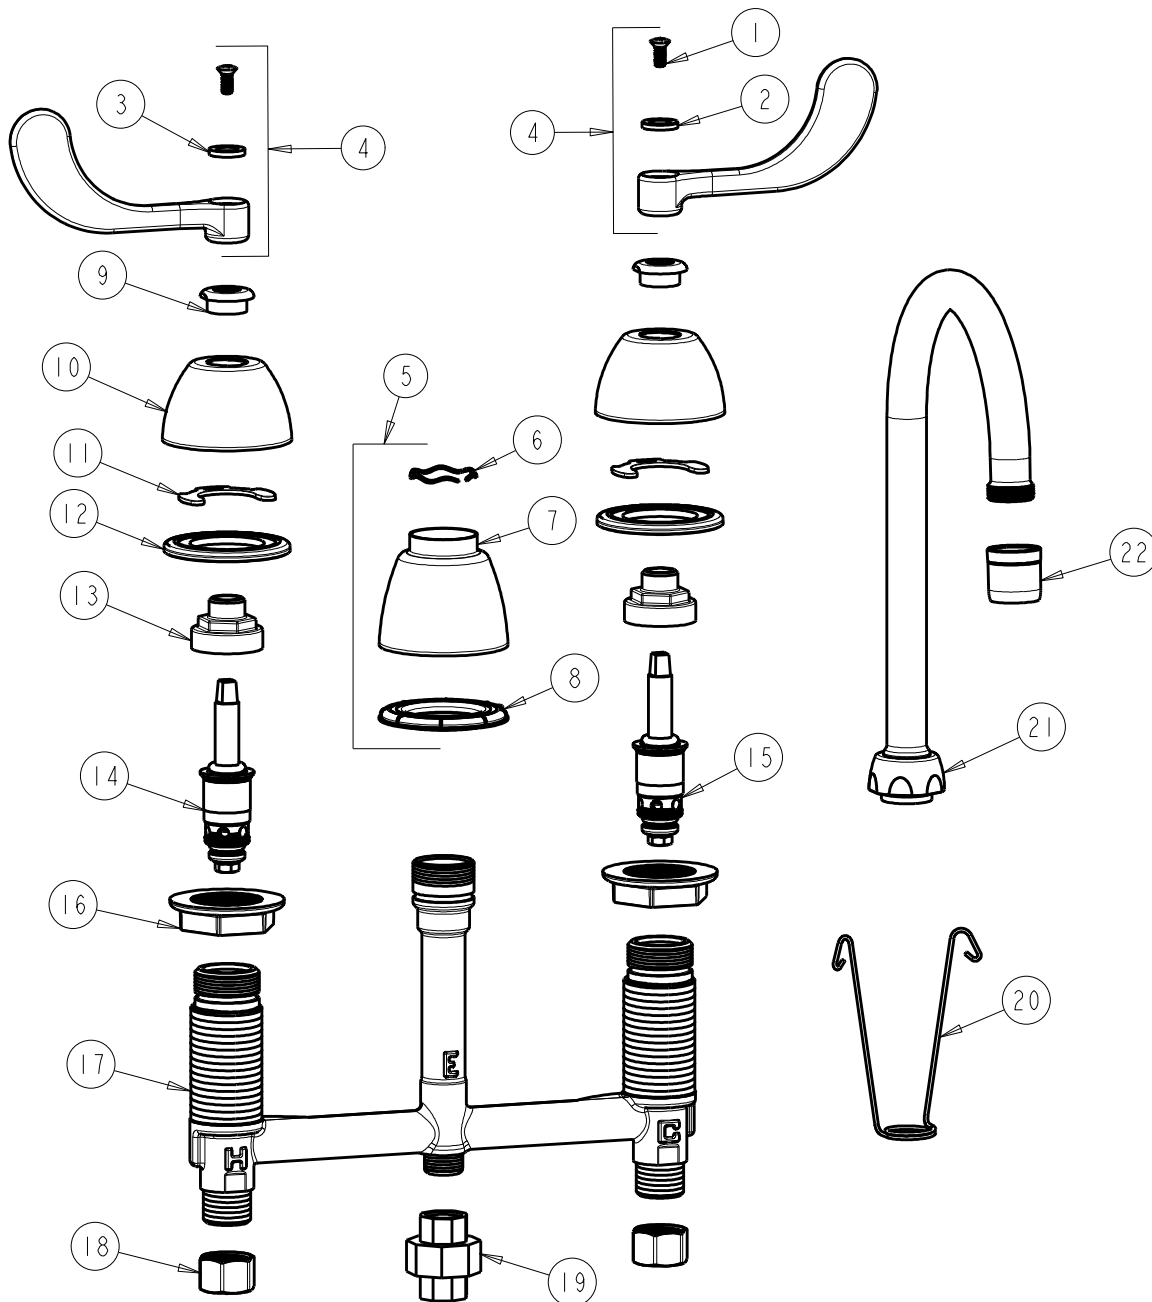

**CHICAGO FAUCETS**  
a Geberit company

2100 South Clearwater Drive  
Des Plaines, IL 60018  
Phone: 847-803-5000  
Fax: 847-803-5454  
www.chicagofaucets.com

**REPAIR PARTS**

FITTING NO.

**786-TWE29CP**

SUBMITTED MODEL NO.

BY: SID DATE: 02-07-07

CHK: REV: 05-03-12

ITEM NO.

**FOR TECHNICAL ASSISTANCE**  
1-800-TEC-TRUE (1-800-832-8783)

ITEM	PART NO.	DESCRIPTION	ITEM	PART NO.	DESCRIPTION
1	420-010JKRCF	SCREW, 10-32 UNC PH 1/2	13	274-014JKRBF	NUT, CAP
2	633-123JKNF	INDEX BUTTON (BLUE)	14	377-XTLHJKNF	LH QUATURN CARTRIDGE
3	633-023JKNF	INDEX BUTTON (RED)	15	377-XTRHJKNF	RH QUATURN CARTRIDGE
4	317-PRJKCP	HANDLE, 4" WRISTBLADE (PAIR)	16	250-004JKNF	LOCKNUT
5	785-400JKCP	SPOUT ESCUTCHEON KIT	17	—	BODY, VALVE
6	50-038JKNF	WAVE WASHER	18	49-005JKRBF	COUPLING NUT
7	785-400JKCP	ESCUTCHEON, SPOUT BASE	19	906-003KJKRBF	UNION ASSEMBLY
8	888-027JKNF	SPOUT ESCUTCHEON WASHER	20	200-008JKNF	HANGER
9	422-113JKCP	ESCUTCHEON NUT	21	GN2AJKCP	SPOUT
10	250-082JKCP	ESCUTCHEON	22	E29JKCP	LAM-A-FLO OUTLET
11	200-009JKNF	CLIP, RETAIN			
12	888-026JKNF	WASHER, SEALING			