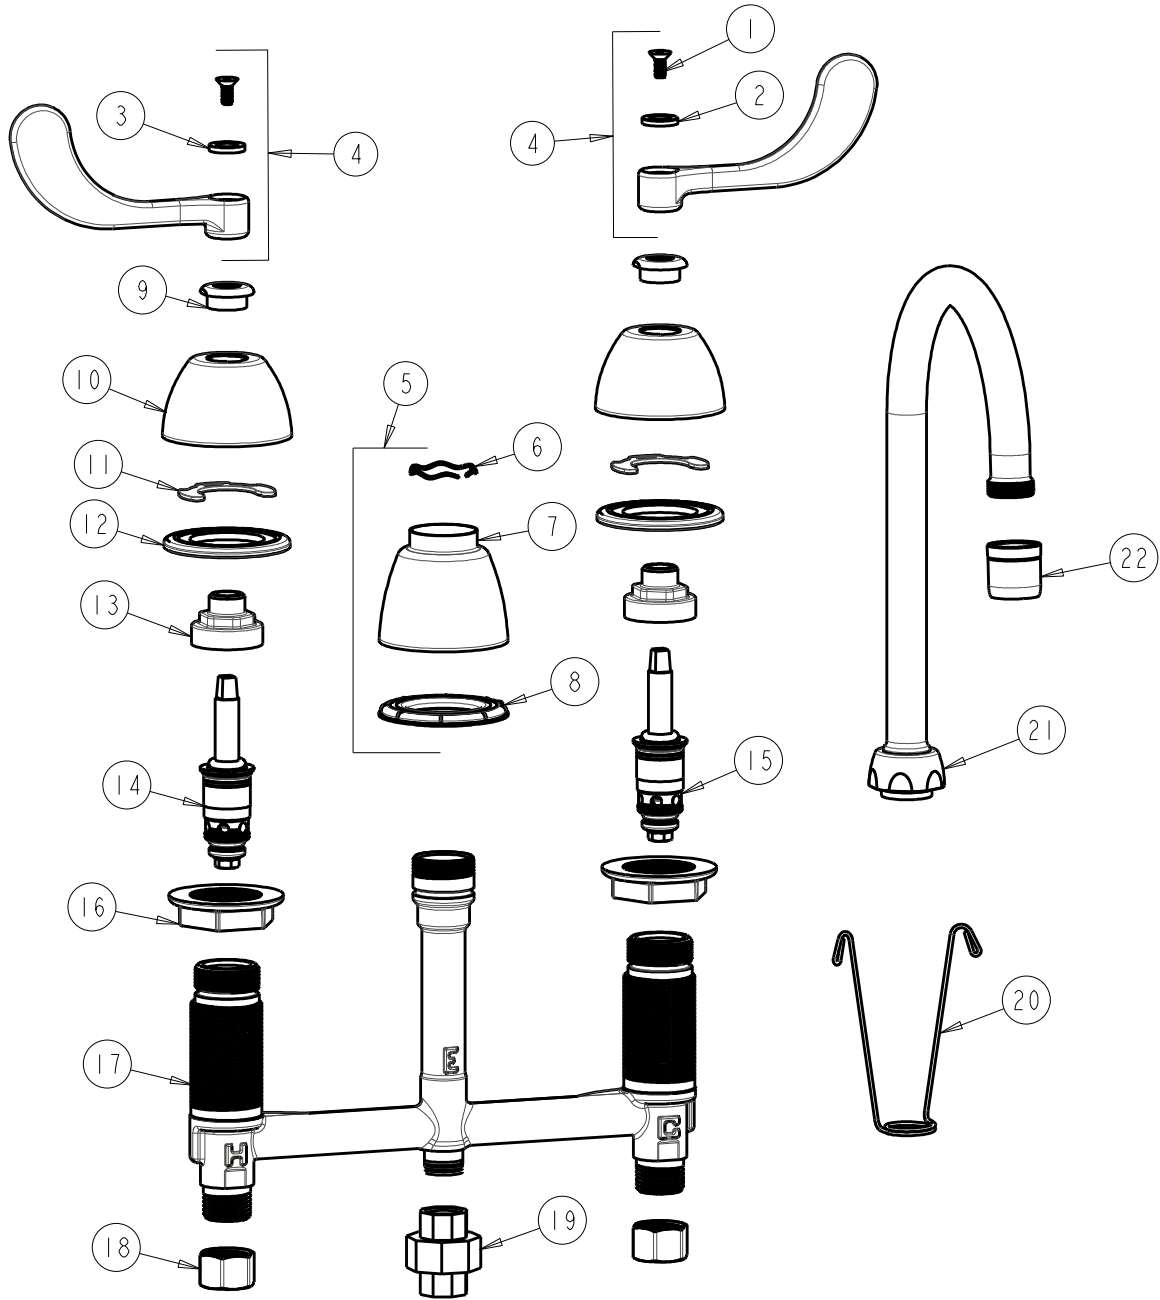

CHICAGO FAUCETS
a Geberit company

2100 South Clearwater Drive
Des Plaines, IL 60018
Phone: 847-803-5000
Fax: 847-803-5454
www.chicagofaucets.com

REPAIR PARTS

BY: SID DATE: 09-29-17
CHK: *AK* REV:

FITTING NO.

786-TWE29ABCP

SUBMITTED MODEL NO.

ITEM NO.

FOR TECHNICAL ASSISTANCE
1-800-TEC-TRUE (1-800-832-8783)

ITEM	PART NO.	DESCRIPTION	ITEM	PART NO.	DESCRIPTION
1	420-020JKNF	SCREW, 1/8 FLAT HEX HEAD X 1/2	12	888-026JKNF	WASHER, SEALING
2	633-123JKNF	INDEX BUTTON (BLUE)	13	274-014JKRBF	NUT, CAP
3	633-023JKNF	INDEX BUTTON (RED)	14	377-XTLHJKABNF	LH QUATURN CARTRIDGE
4	317-PRJKCP	HANDLE, 4" WRISTBLADE (PAIR)	15	377-XTRHJKABNF	RH QUATURN CARTRIDGE
5	785-400JKCP	KIT, SPOUT ESCUTCHEON	16	250-004JKNF	LOCKNUT
6	50-038JKNF	WAVE WASHER	17	-----	BODY, VALVE
7	785-400JKCP	ESCUTCHEON, SPOUT BASE	18	49-005JKRBF	COUPLING NUT
8	888-027JKNF	SPOUT ESCUTCHEON WASHER	19	906-003KJKABRBF	UNION ASSEMBLY
9	422-113JKCP	ESCUTCHEON NUT	20	200-008JKNF	HANGER
10	250-082JKCP	ESCUTCHEON	21	GN2AJKABCP	SPOUT, GN 5-1/4" C-C
11	200-009JKNF	CLIP, RETAIN	22	E29JKABCP	OUTLET, LAMINAR 2.2 GPM