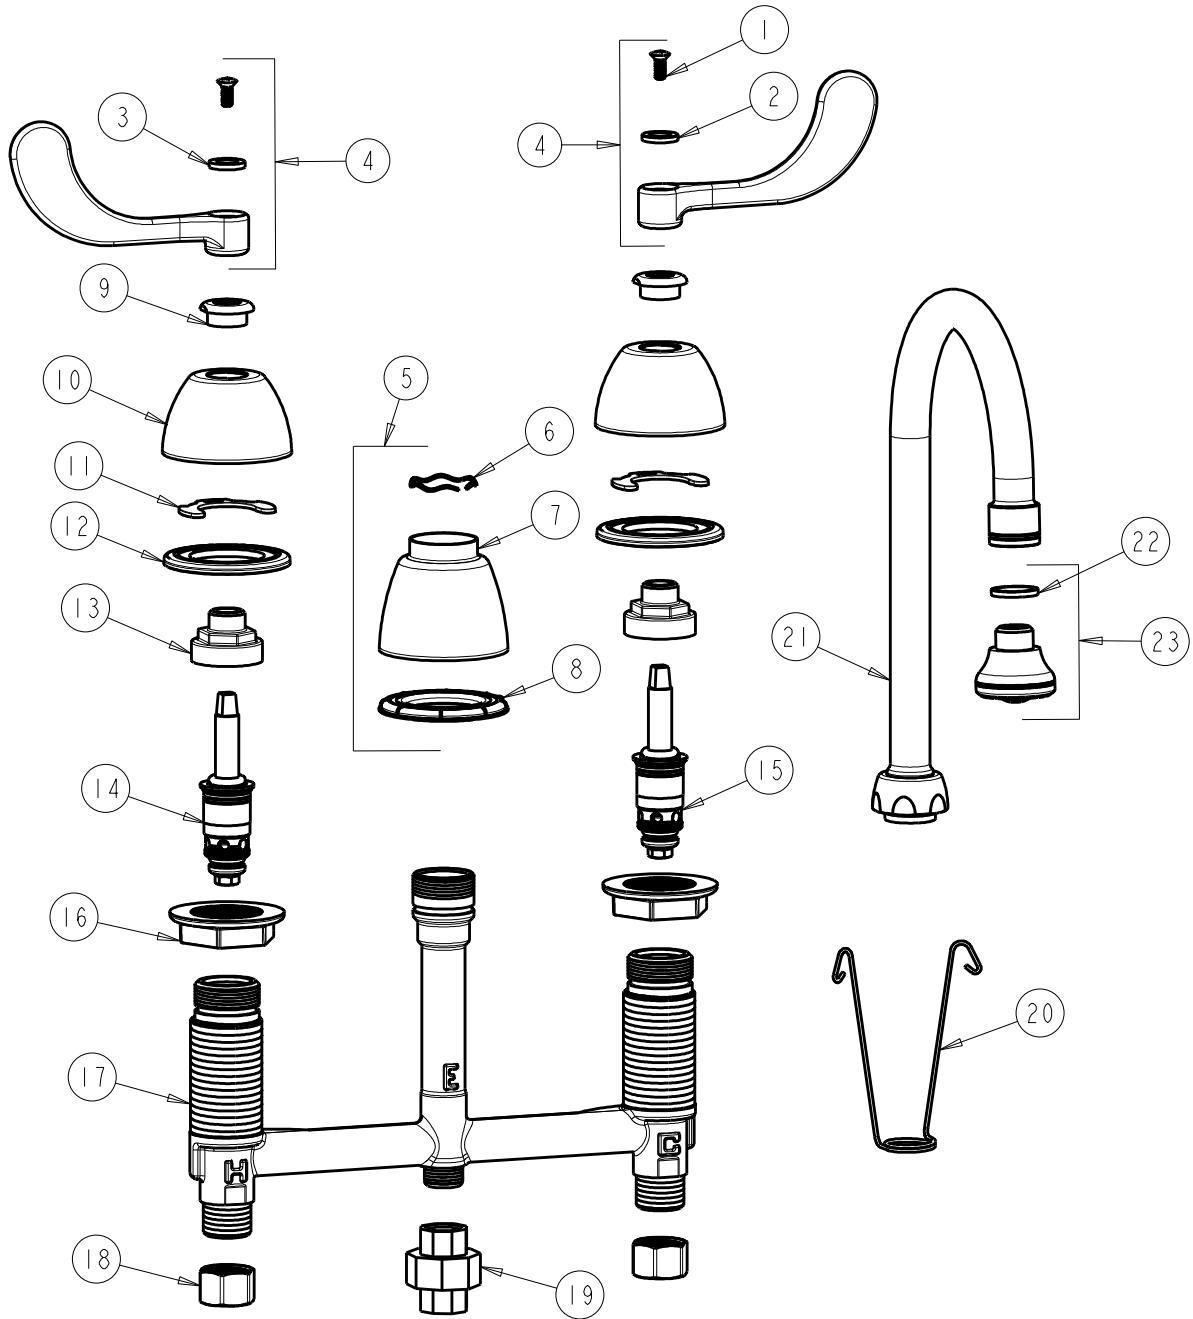

CHICAGO FAUCETS
a Geberit company

2100 South Clearwater Drive
Des Plaines, IL 60018
Phone: 847-803-5000
Fax: 847-803-5454
www.chicagofaucets.com

REPAIR PARTS

FITTING NO.
786-TWABCP
SUBMITTED MODEL NO.

FOR TECHNICAL ASSISTANCE
1-800-TEC-TRUE (1-800-832-8783)

BY: SID DATE: 05-13-10
CHK: REV: 05-04-12

ITEM NO.

ITEM	PART NO.	DESCRIPTION	ITEM	PART NO.	DESCRIPTION
1	420-010JKRCF	SCREW, 10-32 UNC PH 1/2	13	274-014JKRBF	NUT, CAP
2	633-123JKNF	INDEX BUTTON (BLUE)	14	377-XTLHJKABNF	LH QUATURN CARTRIDGE
3	633-023JKNF	INDEX BUTTON (RED)	15	377-XTRHJKABNF	RH QUATURN CARTRIDGE
4	317-PRJKCP	HANDLE, 4" WRISTBLADE (PAIR)	16	250-004JKNF	LOCKNUT
5	785-400JKCP	SPOUT ESCUTCHEON KIT	17	---	BODY, VALVE
6	50-038JKNF	WAVE WASHER	18	49-005JKRBF	COUPLING NUT
7	785-400JKCP	ESCUTCHEON, SPOUT BASE	19	906-003KJKABRBF	UNION ASSEMBLY
8	888-027JKNF	SPOUT ESCUTCHEON WASHER	20	200-008JKNF	HANGER
9	422-113JKCP	ESCUTCHEON NUT	21	GN2BJKABCP	SPOUT
10	250-082JKCP	ESCUTCHEON	22	229-003JKNF	WASHER
11	200-009JKNF	CLIP, RETAIN	23	E4JKABCP	ROSE SPRAY OUTLET
12	888-026JKNF	WASHER, SEALING			