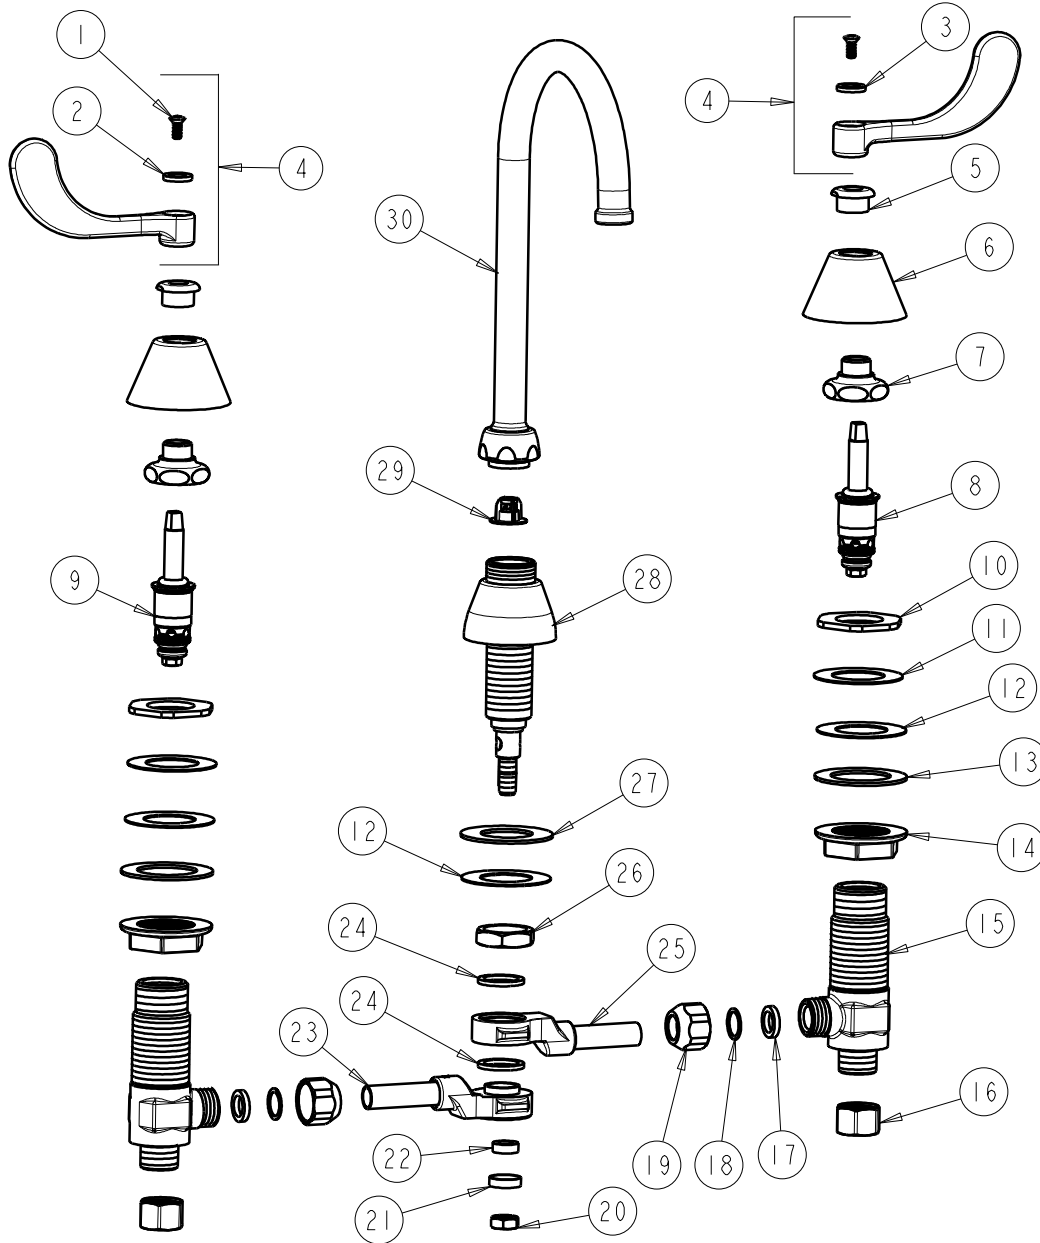

**CHICAGO FAUCETS**  
a Geberit company

2100 South Clearwater Drive  
Des Plaines, IL 60018  
Phone: 847-803-5000  
Fax: 847-803-5454  
www.chicagofaucets.com

**REPAIR PARTS**

FITTING NO.

**786-SWGN2FCCP**

SUBMITTED MODEL NO.

ITEM NO.

**FOR TECHNICAL ASSISTANCE**  
1-800-TEC-TRUE (1-800-832-8783)

BY: SID DATE: 10-23-01

CHK: *[Signature]* REV: 02-19-10

ITEM	PART NO.	DESCRIPTION	ITEM	PART NO.	DESCRIPTION
1	420-010JKRCF	SCREW, 10-32 UNC PH 1/2	16	49-005JKRBF	COUPLING NUT
2	633-023JKNF	INDEX BUTTON (RED)	17	200-010JKNF	RUBBER WASHER
3	633-123JKNF	INDEX BUTTON (BLUE)	18	250-027JKRBF	BRASS WASHER
4	317-PRJKCP	HANDLE, 4" WRISTBLADE (PAIR)	19	49-031JKRBF	COUPLING NUT
5	422-113JKCP	ESCUTCHEON NUT	20	689-113JKRBF	NUT, 3/8-24 UNF X .56 X .22
6	250-180JKCP	ESCUTCHEON	21	250-187JKRBF	RETAINER
7	274-004JKRBF	CAP NUT	22	1797-129JKNF	RUBBER WASHER
8	377-XTRHJKNF	RH QUATURN CARTRIDGE	23	250-298JKRBF	SWIVEL ASSY, LOWER, SHORT
9	377-XTLHJKNF	LH QUATURN CARTRIDGE	24	250-200JKNF	GASKET
10	308-003JKRBF	LOCKNUT	25	250-197JKRBF	SWIVEL ASSY, UPPER, SHORT
11	888-006JKRBF	BRASS WASHER	26	250-054JKRBF	LOCKNUT
12	739-056JKNF	RUBBER WASHER	27	50-014JKNF	STEEL WASHER
13	55-010JKNF	STEEL WASHER	28	785-251JKCP	SPOUT BASE ASSEMBLY
14	250-004JKNF	LOCKNUT	29	50-043KJKNF	FLOW CONTROL 1.5 GPM
15	250-094KJKRBF	VALVE BODY ASSEMBLY	30	GN2JKCP	GN SPOUT PLAIN END