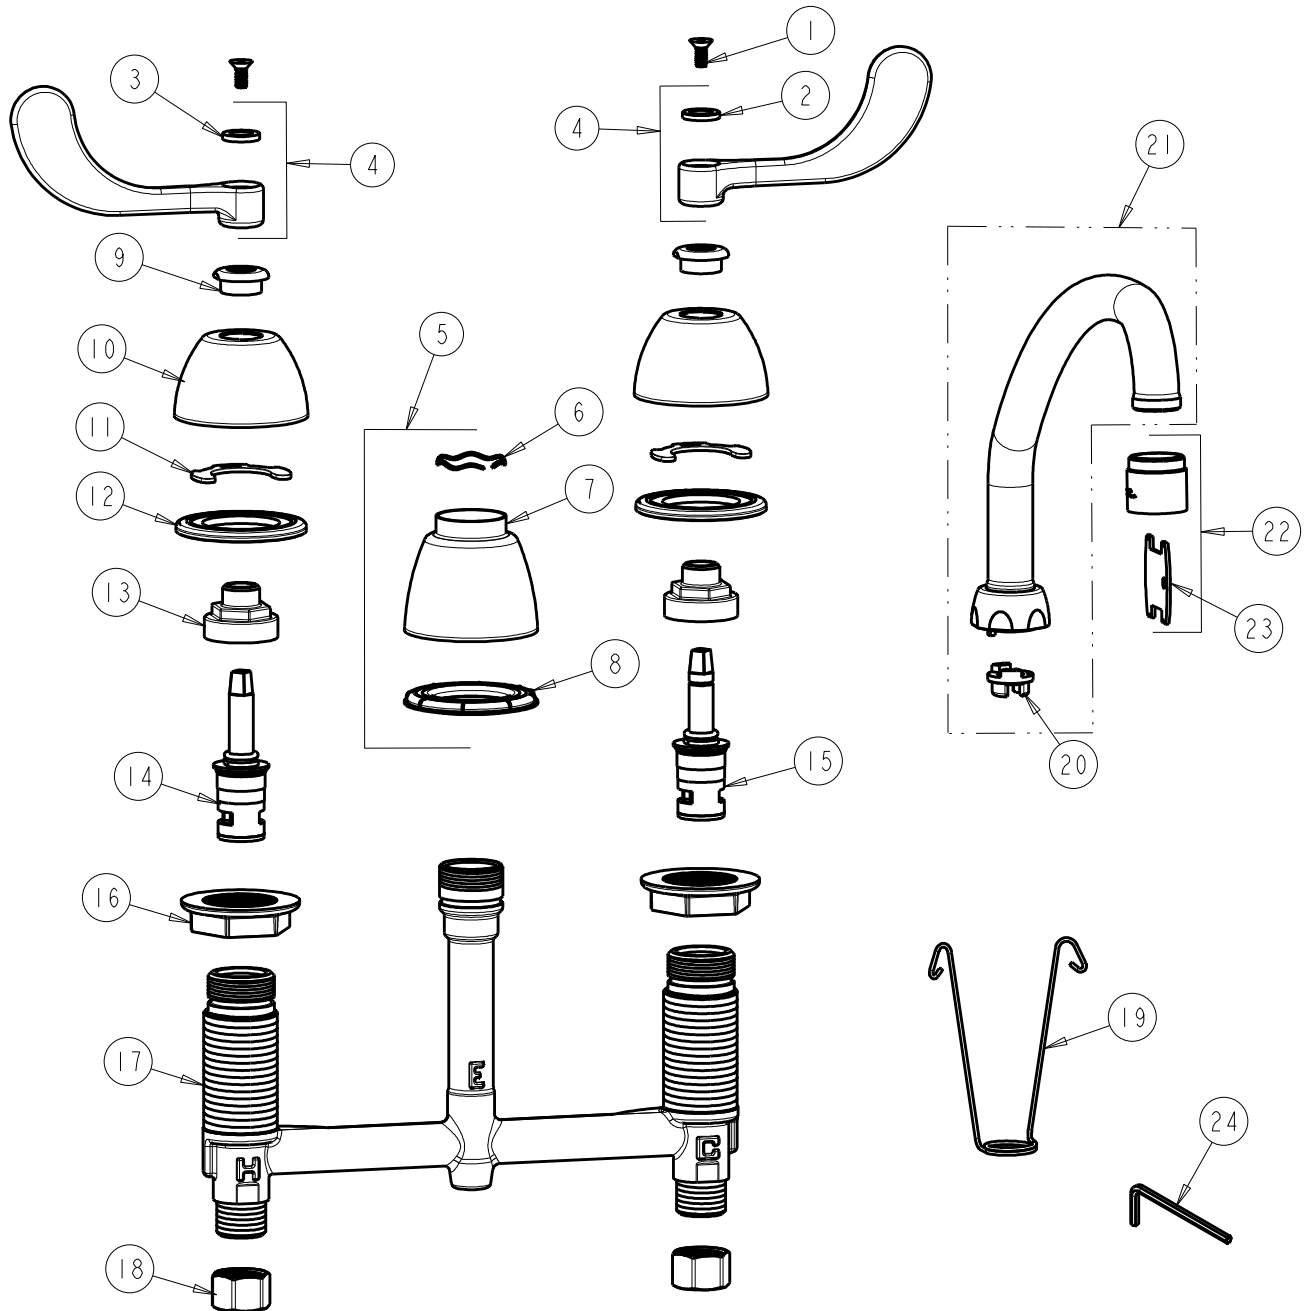

CHICAGO FAUCETS

a Geberit company

2100 South Clearwater Drive
Des Plaines, IL 60018
Phone: 847-803-5000
Fax: 847-803-5454
www.chicagofaucets.com

REPAIR PARTS

BY: SID DATE: 07-01-11
CHK: *[Signature]* REV: 09-20-12

FITTING NO.

786-RSL9E35VP317XKCP

SUBMITTED MODEL NO.

ITEM NO.

FOR TECHNICAL ASSISTANCE
1-800-TEC-TRUE (1-800-832-8783)

ITEM	PART NO.	DESCRIPTION	ITEM	PART NO.	DESCRIPTION
1	420-020JKNF	SCREW, 1/8 FLAT HEX HEAD X 1/2	13	274-014JKRBF	NUT, CAP
2	633-123JKNF	INDEX BUTTON (BLUE)	14	377-XKLHJKNF	LH CERAMIC CARTRIDGE 1/4
3	633-023JKNF	INDEX BUTTON (RED)	15	377-XKRHJKNF	RH CERAMIC CARTRIDGE 1/4
4	317-PRJKCP	HANDLE, 4" WRISTBLADE (PAIR)	16	250-004JKNF	LOCKNUT
5	785-400JKCP	KIT, SPOUT ESCUTCHEON	17	---	BODY, VALVE
6	50-038JKNF	WAVE WASHER	18	49-005JKRBF	COUPLING NUT
7	785-400JKCP	ESCUTCHEON, SPOUT BASE	19	200-008JKNF	HANGER
8	888-027JKNF	SPOUT ESCUTCHEON WASHER	20	786-001JKRBF	ADAPTER, RESTRICTED SWING
9	422-113JKCP	ESCUTCHEON NUT	21	L9ARSJKCP	FOR PARTS SEE L9AESJKCP
10	250-082JKCP	ESCUTCHEON	22	E35VPJKCP	SOFTFLO AERATOR 1.5GPM VR
11	200-009JKNF	CLIP, RETAIN	23	3-024JKRCF	KEY, VP
12	888-026JKNF	WASHER, SEALING	24	420-022JKNF	WRENCH, VP 1/8 HEX