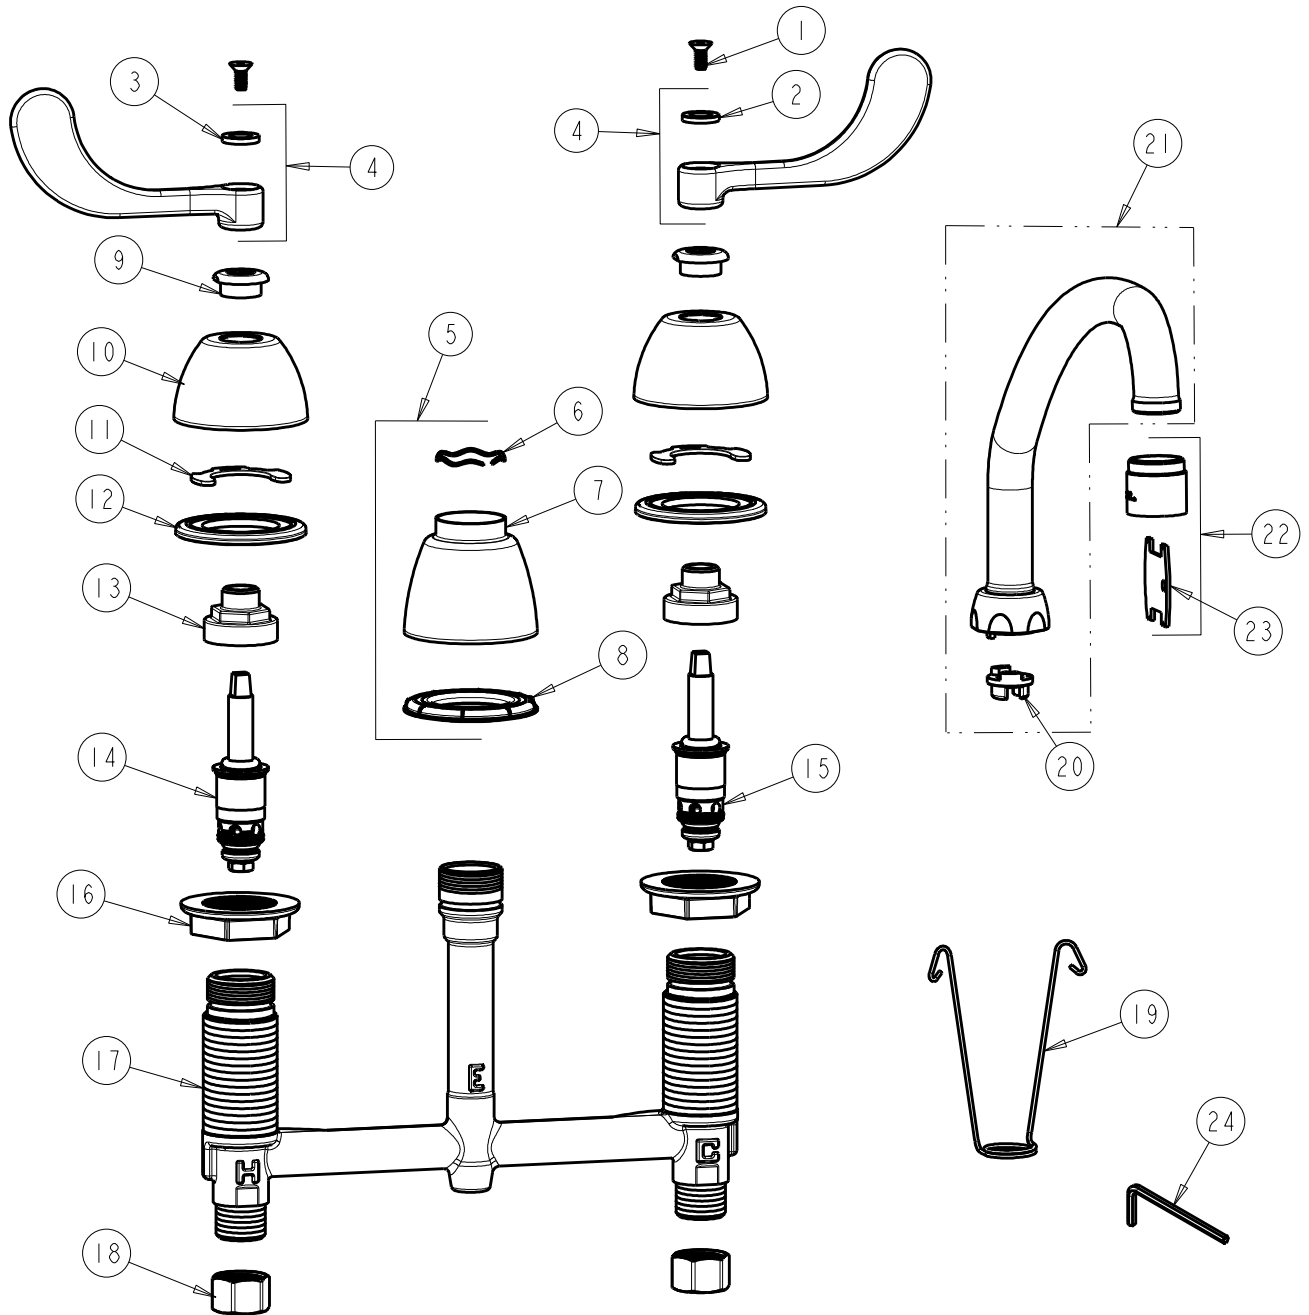

CHICAGO FAUCETS
a Geberit company

2100 South Clearwater Drive
Des Plaines, IL 60018
Phone: 847-803-5000
Fax: 847-803-5454
www.chicagofaucets.com

REPAIR PARTS

FITTING NO.

786-RSL9E35VP317CP

SUBMITTED MODEL NO.

ITEM NO.

FOR TECHNICAL ASSISTANCE
1-800-TEC-TRUE (1-800-832-8783)

BY: SID DATE: 07-01-11
CHK: *[Signature]* REV: 09-20-12

ITEM	PART NO.	DESCRIPTION	ITEM	PART NO.	DESCRIPTION
1	420-020JKNF	SCREW, 1/8 FLAT HEX HEAD X 1/2	13	274-014JKRBF	NUT, CAP
2	633-123JKNF	INDEX BUTTON (BLUE)	14	377-XTLHJKNF	LH QUATURN CARTRIDGE
3	633-023JKNF	INDEX BUTTON (RED)	15	377-XTRHJKNF	RH QUATURN CARTRIDGE
4	317-PRJKCP	HANDLE, 4" WRISTBLADE (PAIR)	16	250-004JKNF	LOCKNUT
5	785-400KJKCP	KIT, SPOUT ESCUTCHEON	17	----	BODY, VALVE
6	50-038JKNF	WAVE WASHER	18	49-005JKRBF	COUPLING NUT
7	785-400JKCP	ESCUTCHEON, SPOUT BASE	19	200-008JKNF	HANGER
8	888-027JKNF	SPOUT ESCUTCHEON WASHER	20	786-001JKRBF	ADAPTER, RESTRICTED SWING
9	422-113JKCP	ESCUTCHEON NUT	21	L9ARSJKCP	FOR PARTS SEE L9AESJKCP
10	250-082JKCP	ESCUTCHEON	22	E35VPJKCP	SOFTFLO AERATOR 1.5GPM VR
11	200-009JKNF	CLIP, RETAIN	23	3-024JKRCF	KEY, VP
12	888-026JKNF	WASHER, SEALING	24	420-022JKNF	WRENCH, VP 1/8 HEX