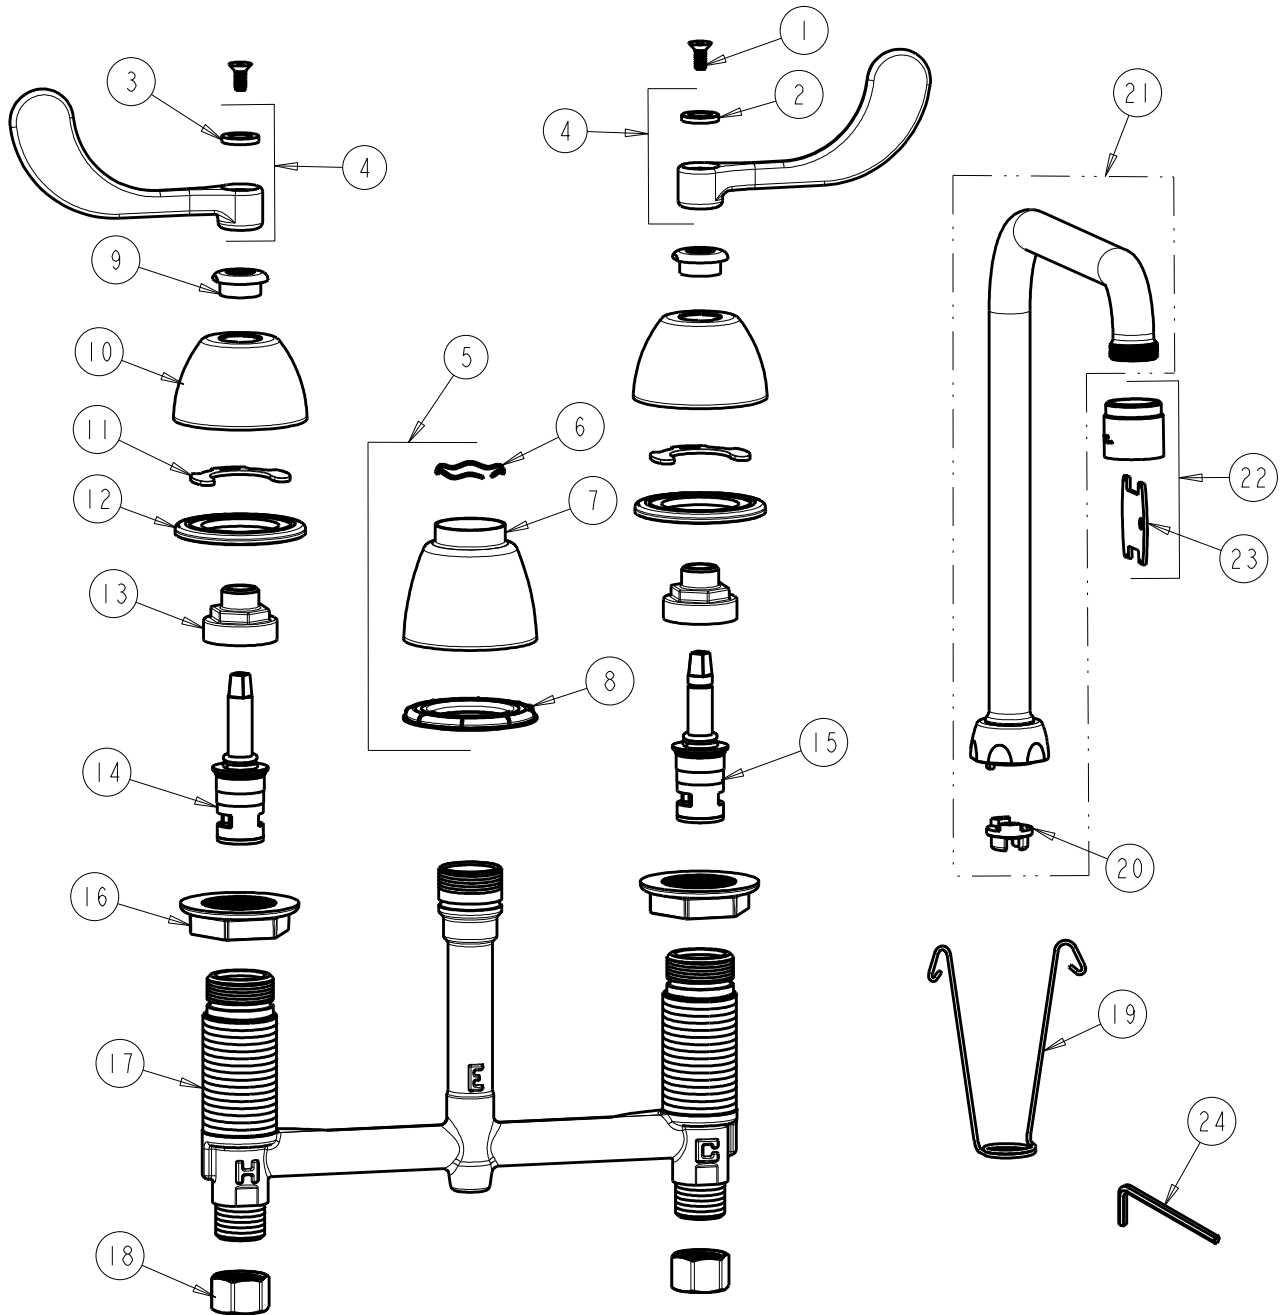

CHICAGO FAUCETS
a Geberit company

2100 South Clearwater Drive
Des Plaines, IL 60018
Phone: 847-803-5000
Fax: 847-803-5454
www.chicagofaucets.com

REPAIR PARTS

FITTING NO.

786-RSHA8AE35VP317XKCP

SUBMITTED MODEL NO.

ITEM NO.

BY: SID DATE: 07-01-11

CHK: *[Signature]* REV: 09-20-12

FOR TECHNICAL ASSISTANCE
1-800-TEC-TRUE (1-800-832-8783)

ITEM	PART NO.	DESCRIPTION	ITEM	PART NO.	DESCRIPTION
1	420-020JKNF	SCREW, 1/8 FLAT HEX HEAD X 1/2	13	274-014JKRBF	NUT, CAP
2	633-123JKNF	INDEX BUTTON (BLUE)	14	377-XKLHJKNF	LH CERAMIC CARTRIDGE 1/4
3	633-023JKNF	INDEX BUTTON (RED)	15	377-XKRHJKNF	RH CERAMIC CARTRIDGE 1/4
4	317-PRJKCP	HANDLE, 4" WRISTBLADE (PAIR)	16	250-004JKNF	LOCKNUT
5	785-400JKCP	KIT, SPOUT ESCUTCHEON	17	----	BODY, VALVE
6	50-038JKNF	WAVE WASHER	18	49-005JKRBF	COUPLING NUT
7	785-400JKCP	ESCUTCHEON, SPOUT BASE	19	200-008JKNF	HANGER
8	888-027JKNF	SPOUT ESCUTCHEON WASHER	20	786-001JKRBF	ADAPTER, RESTRICTED SWING
9	422-113JKCP	ESCUTCHEON NUT	21	HA8ARSJKCP	FOR PARTS SEE HA8ARSJKCP
10	250-082JKCP	ESCUTCHEON	22	E35VPJKCP	SOFTFLO AERATOR 1.5GPM VR
11	200-009JKNF	CLIP, RETAIN	23	3-024JKRCF	KEY, VP
12	888-026JKNF	WASHER, SEALING	24	420-022JKNF	WRENCH, VP 1/8 HEX