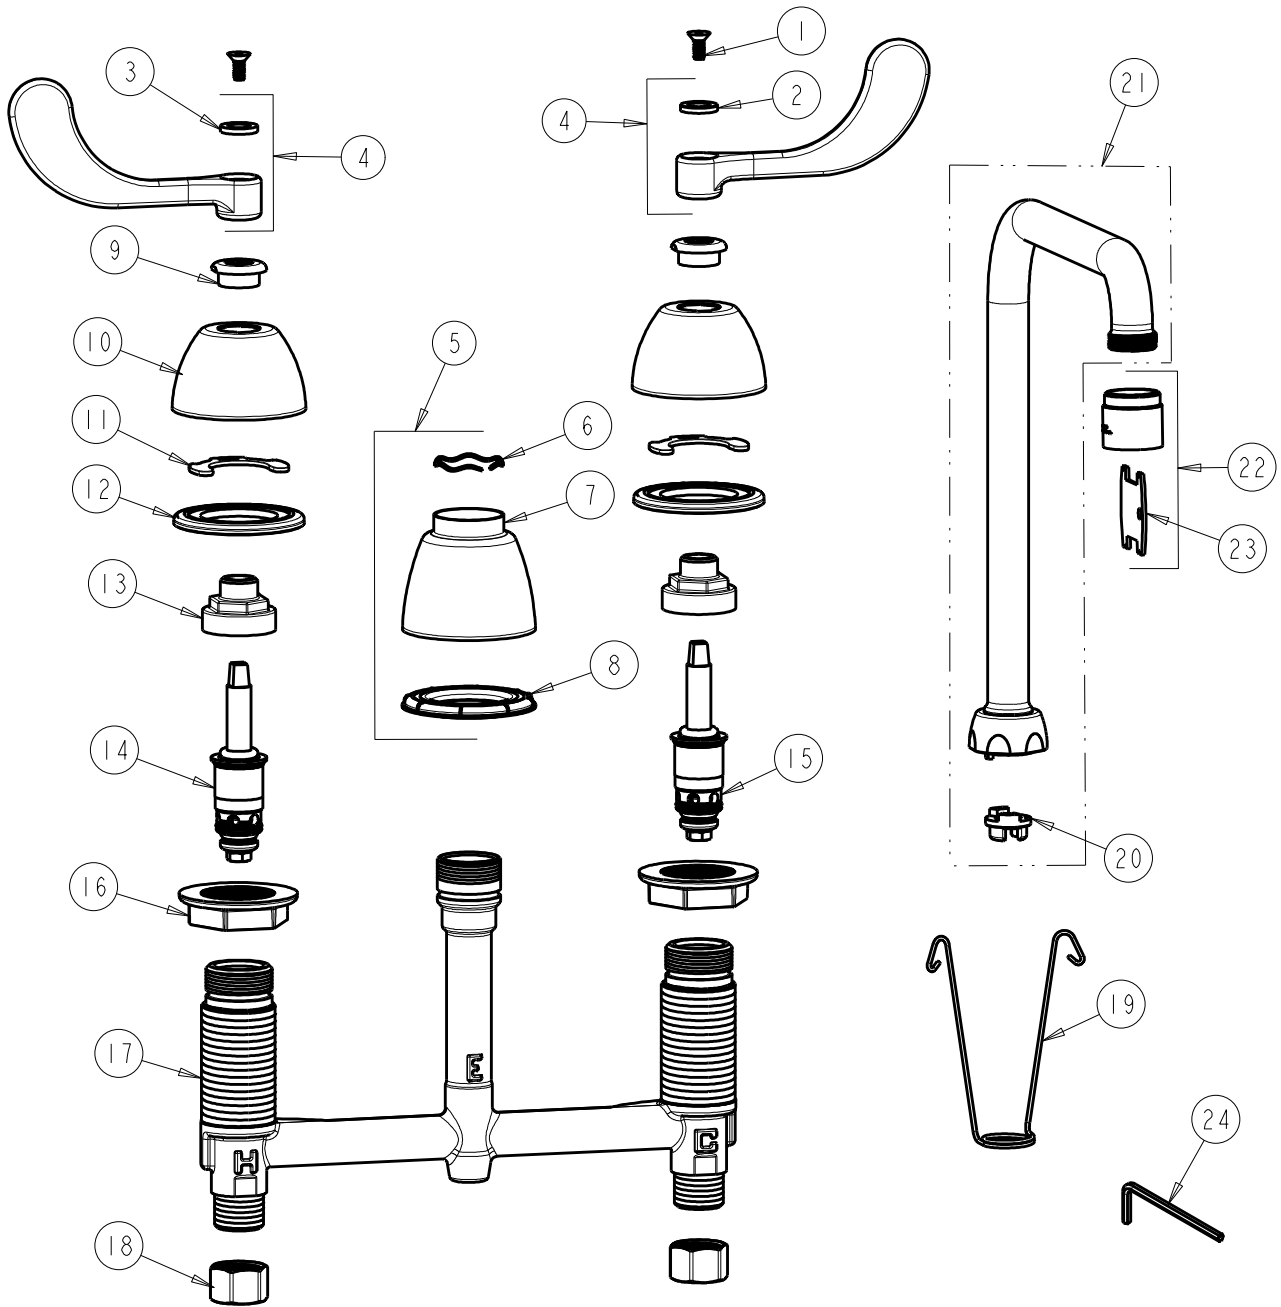

CHICAGO FAUCETS
a Geberit company

2100 South Clearwater Drive
Des Plaines, IL 60018
Phone: 847-803-5000
Fax: 847-803-5454
www.chicagofaucets.com

REPAIR PARTS

FITTING NO.

786-RSHA8AE35VP317CP

SUBMITTED MODEL NO.

BY: SID DATE: 07-01-11

CHK: *[Signature]* REV: 09-20-12

ITEM NO.

FOR TECHNICAL ASSISTANCE
1-800-TEC-TRUE (1-800-832-8783)

ITEM	PART NO.	DESCRIPTION	ITEM	PART NO.	DESCRIPTION
1	420-020JKNF	SCREW, 1/8 FLAT HEX HEAD X 1/2	13	274-014JKRBF	NUT, CAP
2	633-123JKNF	INDEX BUTTON (BLUE)	14	377-XTLHJKNF	LH QUATURN CARTRIDGE
3	633-023JKNF	INDEX BUTTON (RED)	15	377-XTRHJKNF	RH QUATURN CARTRIDGE
4	317-PRJKCP	HANDLE, 4" WRISTBLADE (PAIR)	16	250-004JKNF	LOCKNUT
5	785-400JKCP	KIT, SPOUT ESCUTCHEON	17	----	BODY, VALVE
6	50-038JKNF	WAVE WASHER	18	49-005JKRBF	COUPLING NUT
7	785-400JKCP	ESCUTCHEON, SPOUT BASE	19	200-008JKNF	HANGER
8	888-027JKNF	SPOUT ESCUTCHEON WASHER	20	786-001JKRBF	ADAPTER, RESTRICTED SWING
9	422-113JKCP	ESCUTCHEON NUT	21	HA8ARSJKCP	FOR PARTS SEE HA8ARSJKCP
10	250-082JKCP	ESCUTCHEON	22	E35VPJKCP	SOFTFLO AERATOR 1.5GPM VR
11	200-009JKNF	CLIP, RETAIN	23	3-024JKRCF	KEY, VP
12	888-026JKNF	WASHER, SEALING	24	420-022JKNF	WRENCH, VP 1/8 HEX