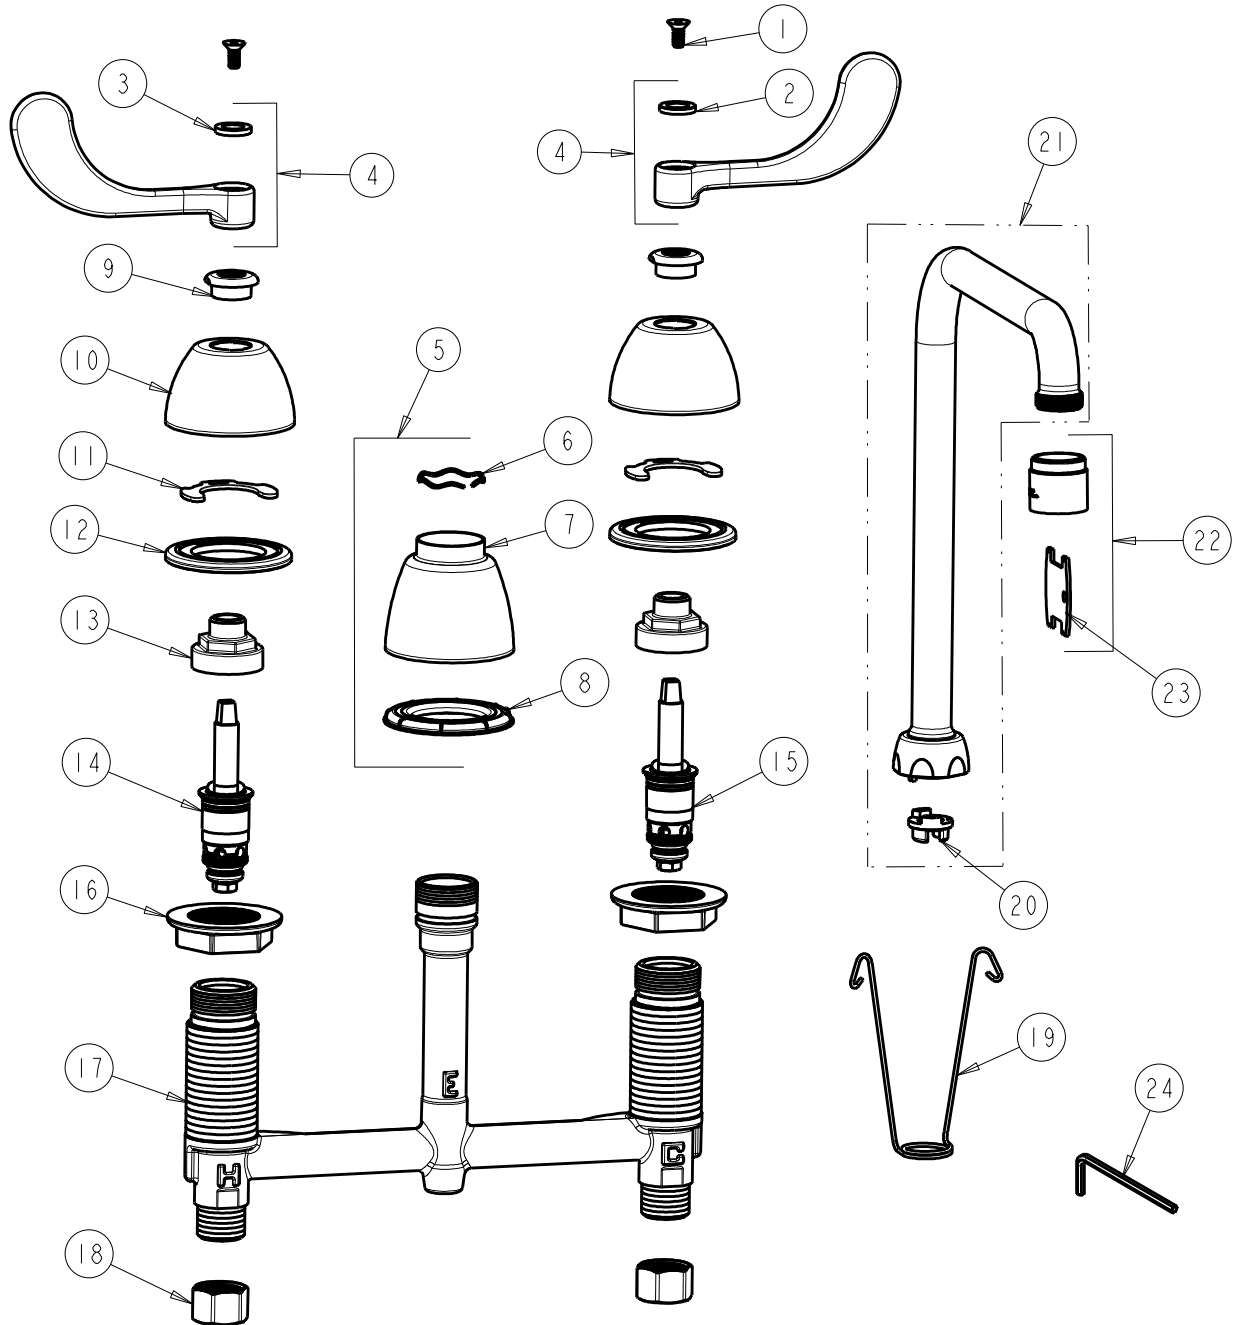

FITTING NO.

786-RSHA8AE35VP317ABCP

SUBMITTED MODEL NO.

ITEM NO.

FOR TECHNICAL ASSISTANCE
1-800-TEC-TRUE (1-800-832-8783)

ITEM	PART NO.	DESCRIPTION	ITEM	PART NO.	DESCRIPTION
1	420-020JKNF	SCREW, 1/8 FLAT HEX HEAD X 1/2	13	274-014JKRBF	NUT, CAP
2	633-123JKNF	INDEX BUTTON (BLUE)	14	377-XTLHJKABNF	LH QUATURN CARTRIDGE
3	633-023JKNF	INDEX BUTTON (RED)	15	377-XTRHJKABNF	RH QUATURN CARTRIDGE
4	317-PRJKCP	HANDLE, 4" WRISTBLADE (PAIR)	16	250-004JKNF	LOCKNUT
5	785-400KJKCP	KIT, SPOUT ESCUTCHEON	17	---	BODY, VALVE
6	50-038JKNF	WAVE WASHER	18	49-005JKRBF	COUPLING NUT
7	785-400JKCP	ESCUTCHEON, SPOUT BASE	19	200-008JKNF	HANGER
8	888-027JKNF	SPOUT ESCUTCHEON WASHER	20	786-001JKRBF	ADAPTER, RESTRICTED SWING
9	422-113JKCP	ESCUTCHEON NUT	21	HA8ARSJKCP	FOR PARTS SEE HA8ARSJKCP
10	250-082JKCP	ESCUTCHEON	22	E35VPJKCP	SOFTFLO AERATOR 1.5GPM VR
11	200-009JKNF	CLIP, RETAIN	23	3-024JKRCF	KEY, VP
12	888-026JKNF	WASHER, SEALING	24	420-022JKNF	WRENCH, VP 1/8 HEX