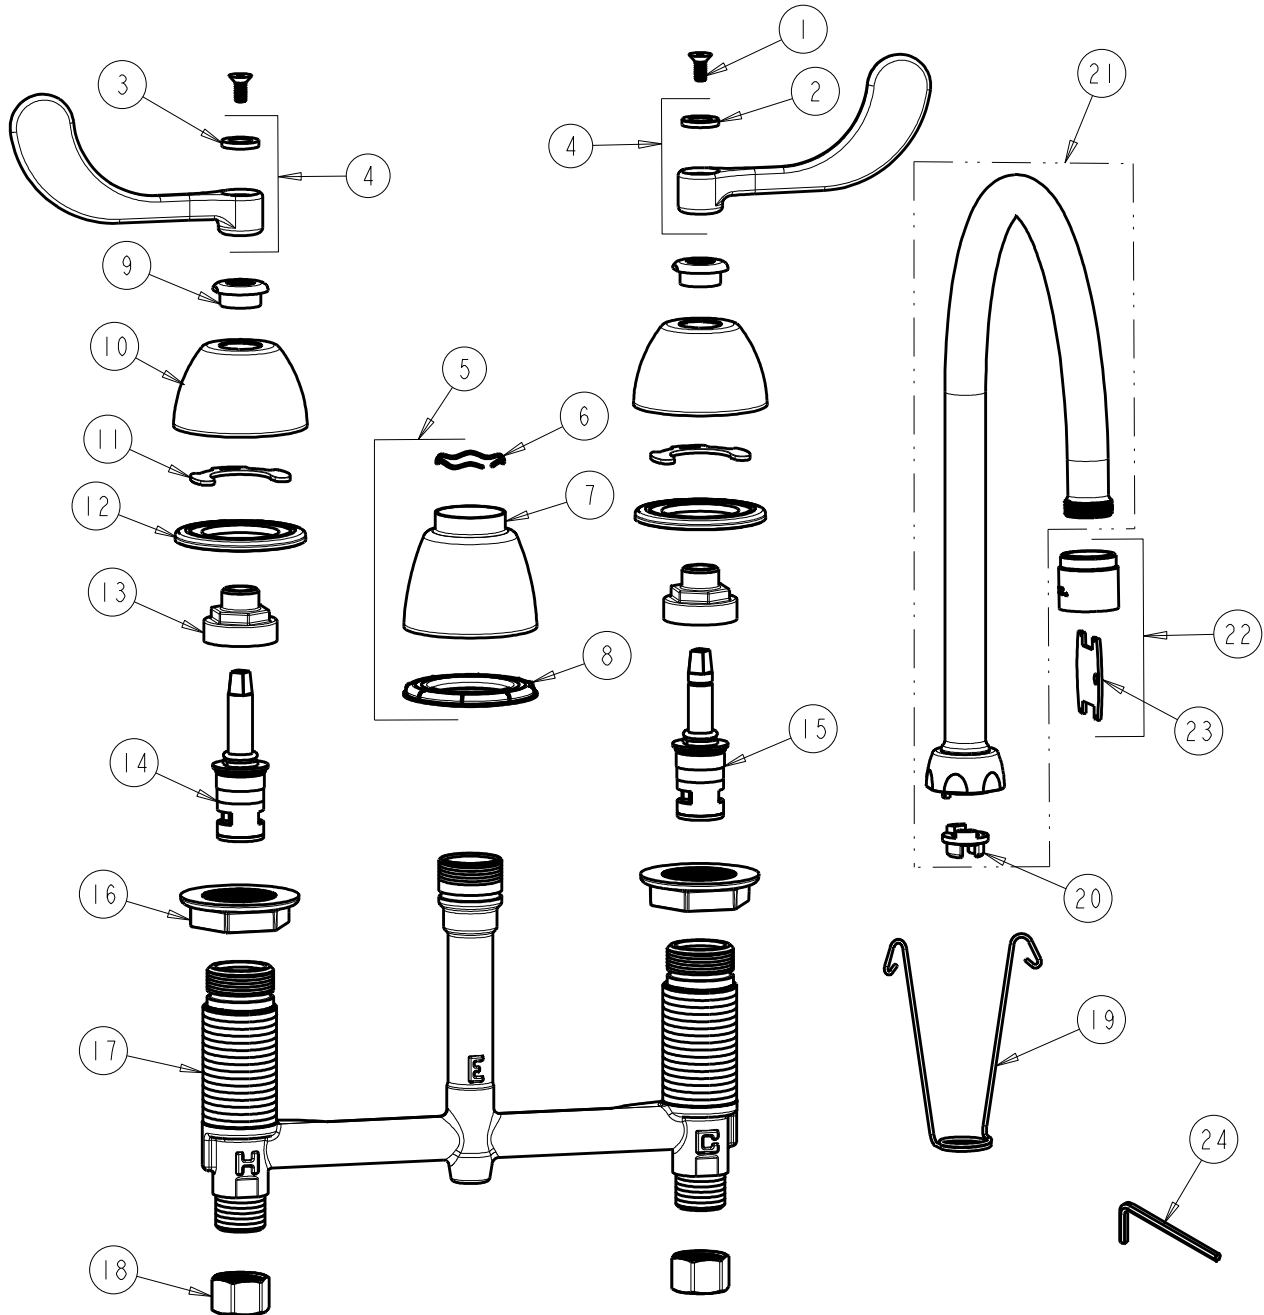

**CHICAGO FAUCETS**  
a Geberit company

2100 South Clearwater Drive  
Des Plaines, IL 60018  
Phone: 847-803-5000  
Fax: 847-803-5454  
www.chicagofaucets.com

**REPAIR PARTS**

FITTING NO.

**786-RSGN8AE3VP317XKCP**

SUBMITTED MODEL NO.

ITEM NO.

**FOR TECHNICAL ASSISTANCE**  
1-800-TEC-TRUE (1-800-832-8783)

BY: SID DATE: 07-01-11  
CHK: [Signature] REV: 09-20-12

ITEM	PART NO.	DESCRIPTION	ITEM	PART NO.	DESCRIPTION
1	420-020JKNF	SCREW, 1/8 FLAT HEX HEAD X 1/2	13	274-014JKRBF	NUT, CAP
2	633-123JKNF	INDEX BUTTON (BLUE)	14	377-XKLHJKNF	LH CERAMIC CARTRIDGE 1/4
3	633-023JKNF	INDEX BUTTON (RED)	15	377-XKRHJKNF	RH CERAMIC CARTRIDGE 1/4
4	317-PRJKCP	HANDLE, 4" WRISTBLADE (PAIR)	16	250-004JKNF	LOCKNUT
5	785-400KJKCP	KIT, SPOUT ESCUTCHEON	17	---	BODY, VALVE
6	50-038JKNF	WAVE WASHER	18	49-005JKRBF	COUPLING NUT
7	785-400JKCP	ESCUTCHEON, SPOUT BASE	19	200-008JKNF	HANGER
8	888-027JKNF	SPOUT ESCUTCHEON WASHER	20	786-001JKRBF	ADAPTER, RESTRICTED SWING
9	422-113JKCP	ESCUTCHEON NUT	21	GN8ARSJKCP	FOR PARTS SEE GN8ARSJKCP
10	250-082JKCP	ESCUTCHEON	22	E3VPJKCP	VP SOFTFLO AERATOR 2.2 GPM
11	200-009JKNF	CLIP, RETAIN	23	3-024JKRCF	KEY, VP
12	888-026JKNF	WASHER, SEALING	24	420-022JKNF	WRENCH, VP 1/8 HEX