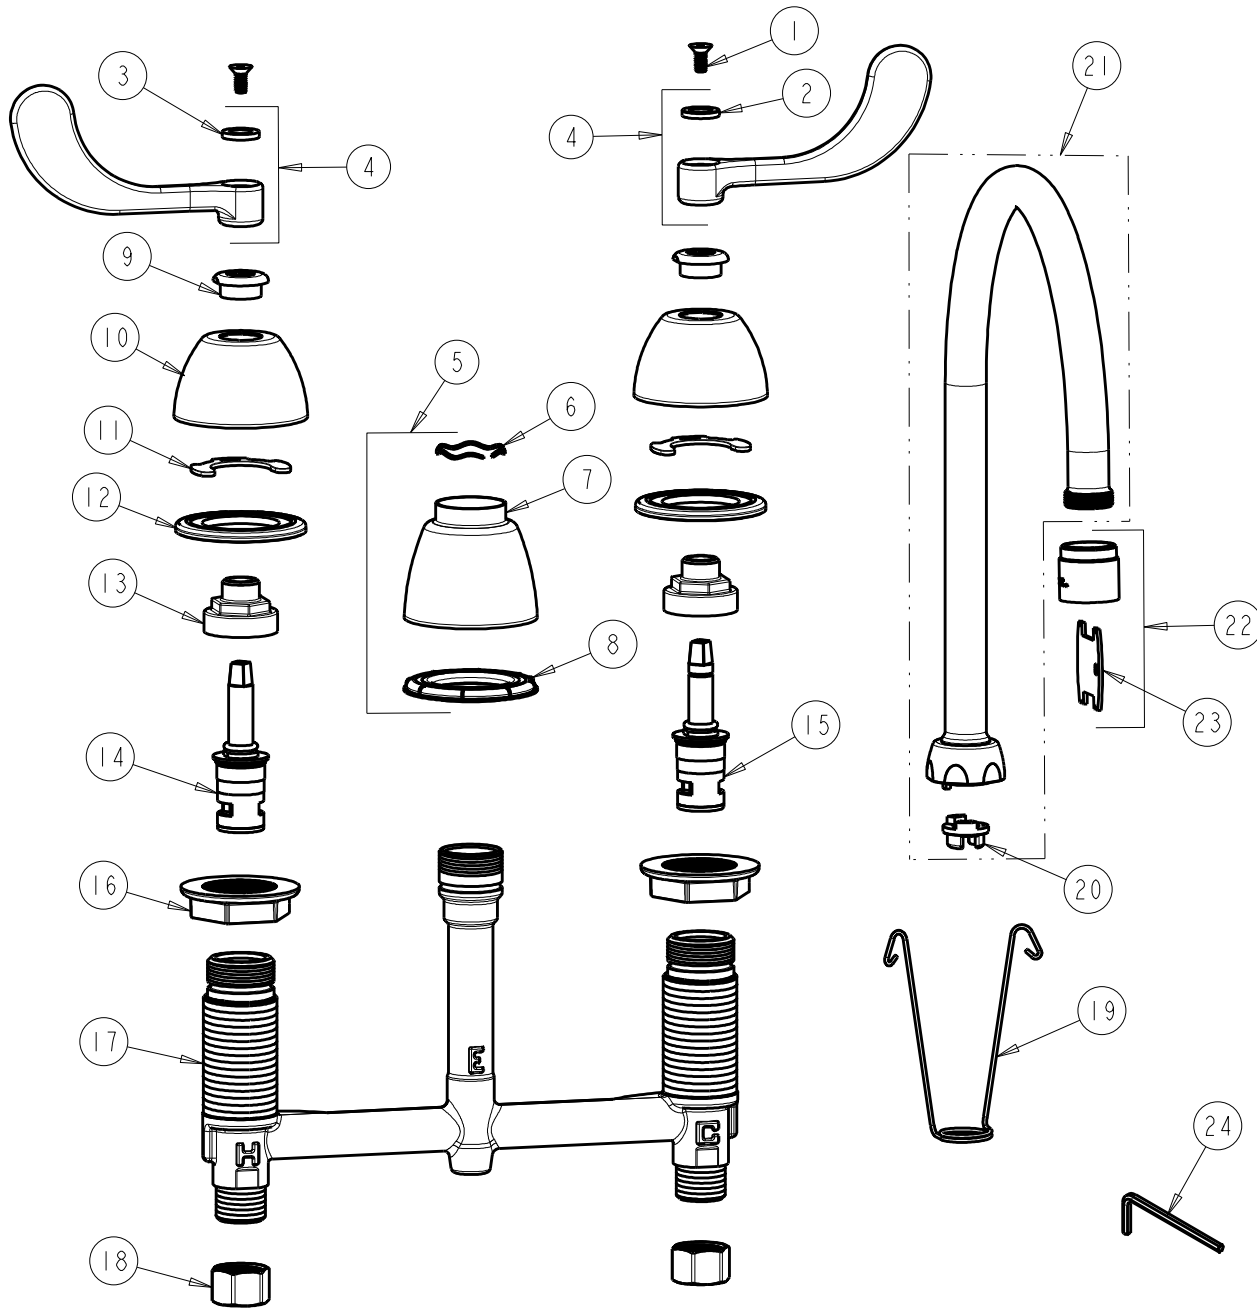

CHICAGO FAUCETS
a Geberit company

2100 South Clearwater Drive
Des Plaines, IL 60018
Phone: 847-803-5000
Fax: 847-803-5454
www.chicagofaucets.com

REPAIR PARTS

FITTING NO.

786-RSGN8AE35VP317XKCP

SUBMITTED MODEL NO.

BY: SID DATE: 07-01-11

CHK: *[Signature]* REV: 09-20-12

ITEM NO.

FOR TECHNICAL ASSISTANCE
1-800-TEC-TRUE (1-800-832-8783)

ITEM	PART NO.	DESCRIPTION	ITEM	PART NO.	DESCRIPTION
1	420-020JKNF	SCREW, 1/8 FLAT HEX HEAD X 1/2	13	274-014JKRBF	NUT, CAP
2	633-123JKNF	INDEX BUTTON (BLUE)	14	377-XKLHJKNF	LH CERAMIC CARTRIDGE 1/4
3	633-023JKNF	INDEX BUTTON (RED)	15	377-XKRHJKNF	RH CERAMIC CARTRIDGE 1/4
4	317-PRJKCP	HANDLE, 4" WRISTBLADE (PAIR)	16	250-004JKNF	LOCKNUT
5	785-400JKCP	KIT, SPOUT ESCUTCHEON	17	---	BODY, VALVE
6	50-038JKNF	WAVE WASHER	18	49-005JKRBF	COUPLING NUT
7	785-400JKCP	ESCUTCHEON, SPOUT BASE	19	200-008JKNF	HANGER
8	888-027JKNF	SPOUT ESCUTCHEON WASHER	20	786-001JKRBF	ADAPTER, RESTRICTED SWING
9	422-113JKCP	ESCUTCHEON NUT	21	GN8ARSJKCP	FOR PARTS SEE GN8ARSJKCP
10	250-082JKCP	ESCUTCHEON	22	E35VPJKCP	SOFTFLO AERATOR 1.5GPM VR
11	200-009JKNF	CLIP, RETAIN	23	3-024JKRCF	KEY, VP
12	888-026JKNF	WASHER, SEALING	24	420-022JKNF	WRENCH, VP 1/8 HEX