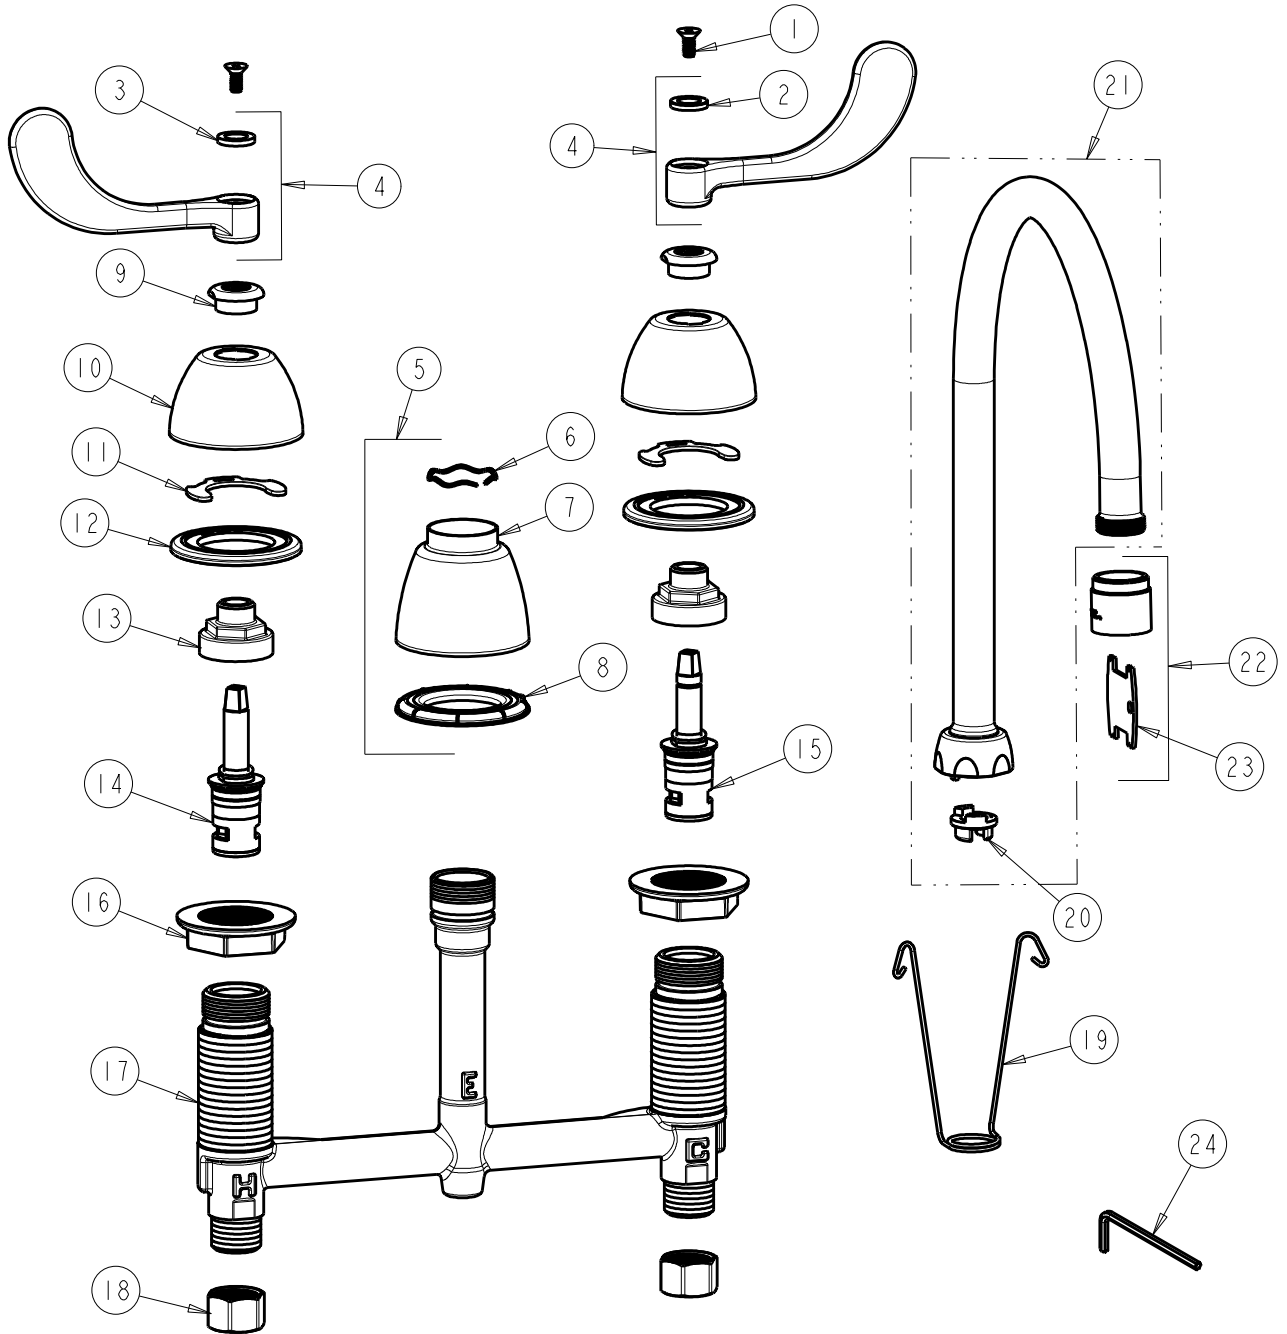

**CHICAGO FAUCETS**  
a Geberit company

2100 South Clearwater Drive  
Des Plaines, IL 60018  
Phone: 847-803-5000  
Fax: 847-803-5454  
www.chicagofaucets.com

**REPAIR PARTS**

FITTING NO.  
**786-RSGN8AE35VP317XKABCP**

SUBMITTED MODEL NO.

**FOR TECHNICAL ASSISTANCE**  
1-800-TEC-TRUE (1-800-832-8783)

BY: SID DATE: 07-01-11

CHK: *[Signature]* REV: 09-20-12

ITEM NO.

ITEM	PART NO.	DESCRIPTION	ITEM	PART NO.	DESCRIPTION
1	420-020JKNF	SCREW, 1/8 FLAT HEX HEAD X 1/2	13	274-014JKRBF	NUT, CAP
2	633-123JKNF	INDEX BUTTON (BLUE)	14	377-XKLHJKABNF	LH CERAMIC CARTRIDGE 1/4
3	633-023JKNF	INDEX BUTTON (RED)	15	377-XKRHJKABNF	RH CERAMIC CARTRIDGE 1/4
4	317-PRJKCP	HANDLE, 4" WRISTBLADE (PAIR)	16	250-004JKNF	LOCKNUT
5	785-400JKCP	KIT, SPOUT ESCUTCHEON	17	—	BODY, VALVE
6	50-038JKNF	WAVE WASHER	18	49-005JKRBF	COUPLING NUT
7	785-400JKCP	ESCUTCHEON, SPOUT BASE	19	200-008JKNF	HANGER
8	888-027JKNF	SPOUT ESCUTCHEON WASHER	20	786-001JKRBF	ADAPTER, RESTRICTED SWING
9	422-113JKCP	ESCUTCHEON NUT	21	GN8ARSJKCP	FOR PARTS SEE GN8ARSJKCP
10	250-082JKCP	ESCUTCHEON	22	E35VPJKCP	SOFTFLO AERATOR 1.5GPM VR
11	200-009JKNF	CLIP, RETAIN	23	3-024JKRCF	KEY, VP
12	888-026JKNF	WASHER, SEALING	24	420-022JKNF	WRENCH, VP 1/8 HEX