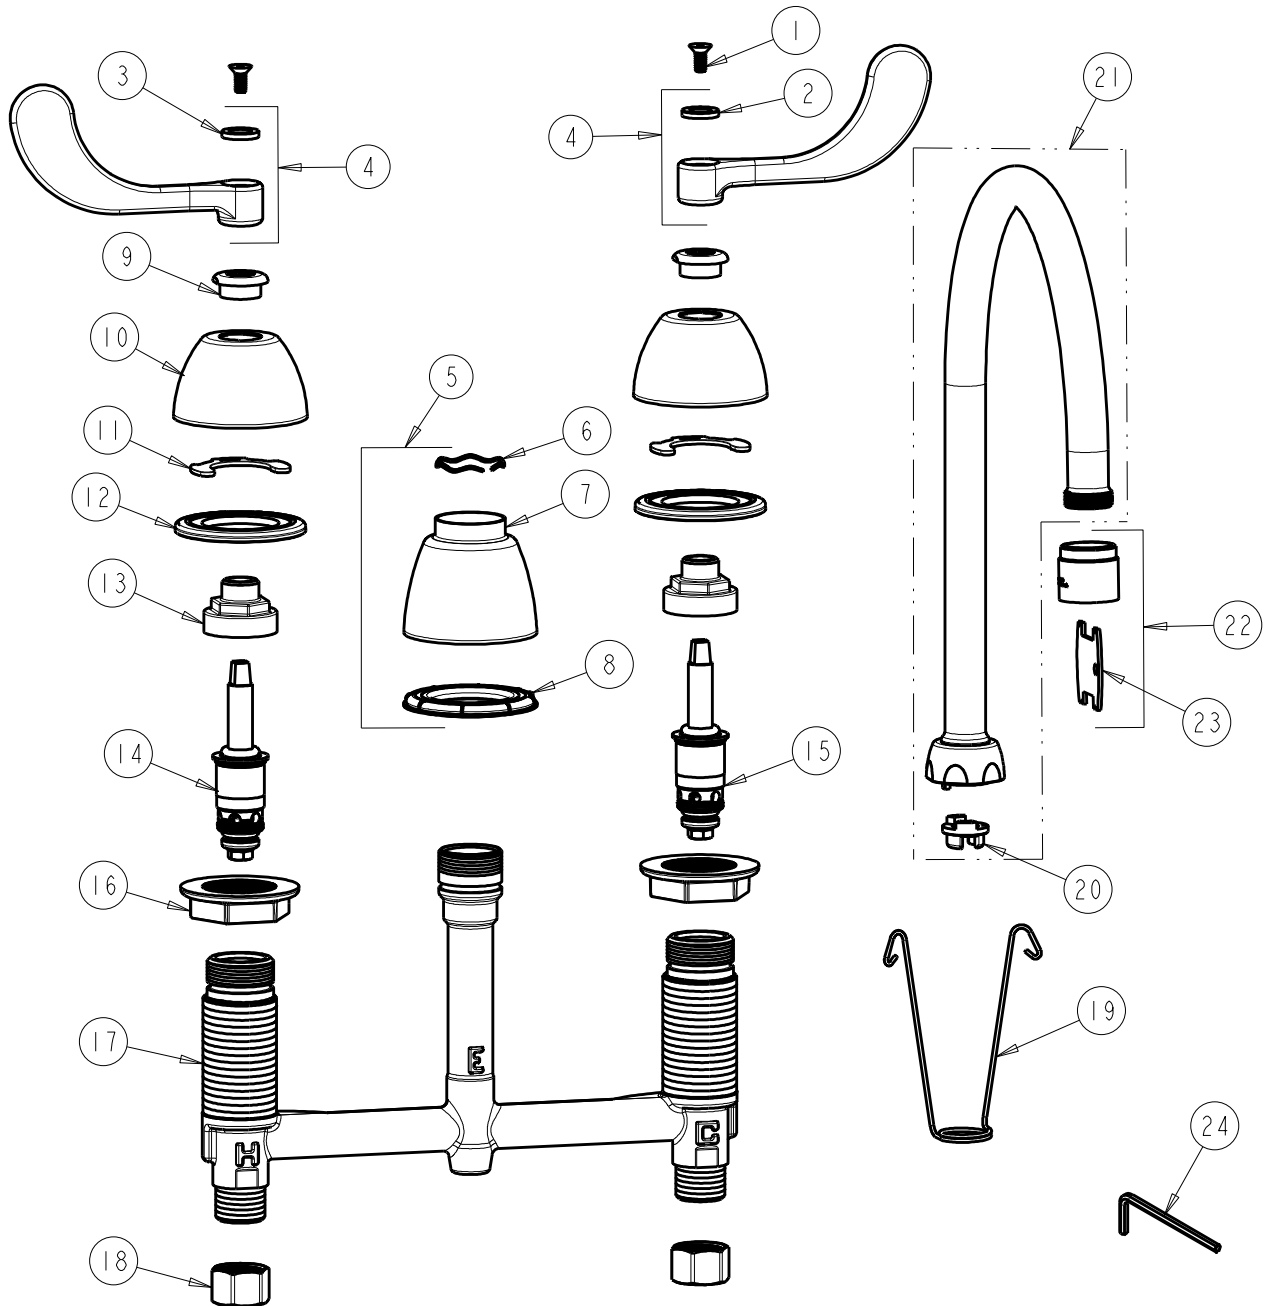

**CHICAGO FAUCETS**  
a Geberit company

2100 South Clearwater Drive  
Des Plaines, IL 60018  
Phone: 847-803-5000  
Fax: 847-803-5454  
www.chicagofaucets.com

**REPAIR PARTS**

FITTING NO.

**786-RSGN8AE35VP317CP**

SUBMITTED MODEL NO.

BY: SID DATE: 07-01-11

CHK: *[Signature]* REV: 09-20-12

ITEM NO.

**FOR TECHNICAL ASSISTANCE**  
**1-800-TEC-TRUE (1-800-832-8783)**

ITEM	PART NO.	DESCRIPTION	ITEM	PART NO.	DESCRIPTION
1	420-020JKNF	SCREW, 1/8 FLAT HEX HEAD X 1/2	13	274-014JKRBF	NUT, CAP
2	633-123JKNF	INDEX BUTTON (BLUE)	14	377-XTLHJKNF	LH QUATURN CARTRIDGE
3	633-023JKNF	INDEX BUTTON (RED)	15	377-XTRHJKNF	RH QUATURN CARTRIDGE
4	317-PRJKCP	HANDLE, 4" WRISTBLADE (PAIR)	16	250-004JKNF	LOCKNUT
5	785-400KJKCP	KIT, SPOUT ESCUTCHEON	17	---	BODY, VALVE
6	50-038JKNF	WAVE WASHER	18	49-005JKRBF	COUPLING NUT
7	785-400JKCP	ESCUTCHEON, SPOUT BASE	19	200-008JKNF	HANGER
8	888-027JKNF	SPOUT ESCUTCHEON WASHER	20	786-001JKRBF	ADAPTER, RESTRICTED SWING
9	422-113JKCP	ESCUTCHEON NUT	21	GN8ARSJKCP	FOR PARTS SEE GN8ARSJKCP
10	250-082JKCP	ESCUTCHEON	22	E35VPJKCP	SOFTFLO AERATOR 1.5GPM VR
11	200-009JKNF	CLIP, RETAIN	23	3-024JKRCF	KEY, VP
12	888-026JKNF	WASHER, SEALING	24	420-022JKNF	WRENCH, VP 1/8 HEX