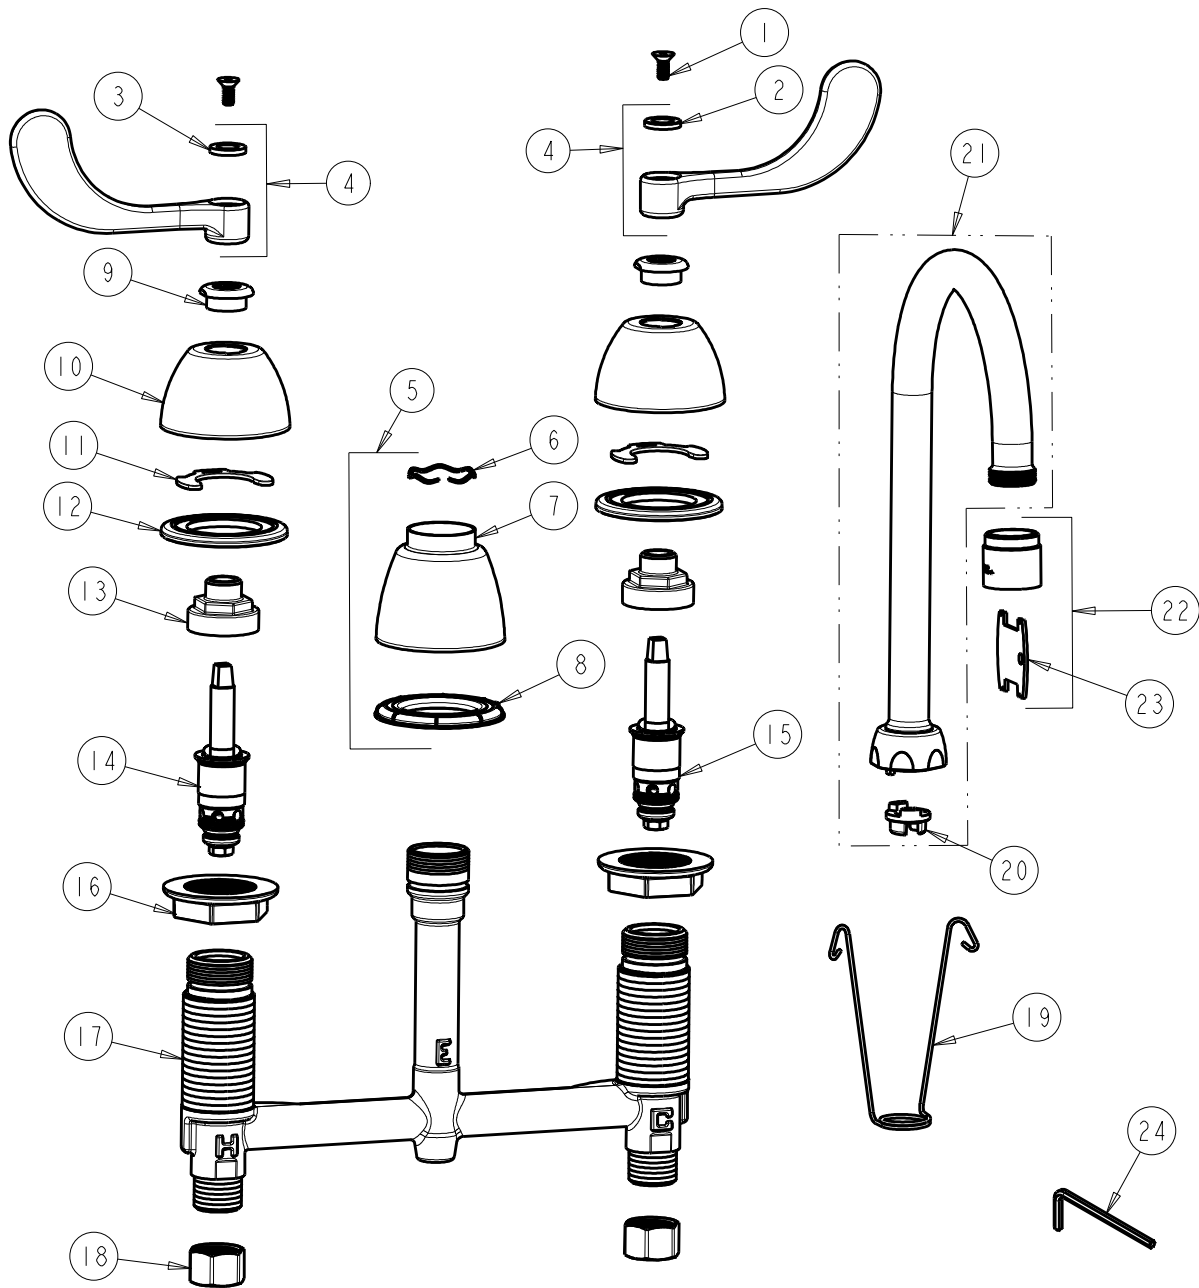

CHICAGO FAUCETS
a Geberit company

2100 South Clearwater Drive
Des Plaines, IL 60018
Phone: 847-803-5000
Fax: 847-803-5454
www.chicagofaucets.com

REPAIR PARTS

FITTING NO.

786-RSGN2AE35VP317CP

SUBMITTED MODEL NO.

ITEM NO.

FOR TECHNICAL ASSISTANCE
1-800-TEC-TRUE (1-800-832-8783)

BY: SID DATE: 07-01-11
CHK: *[Signature]* REV: 09-20-12

ITEM	PART NO.	DESCRIPTION	ITEM	PART NO.	DESCRIPTION
1	420-020JKNF	SCREW, 1/8 FLAT HEX HEAD X 1/2	13	274-014JKRBF	NUT, CAP
2	633-123JKNF	INDEX BUTTON (BLUE)	14	377-XTLHJKNF	LH QUATURN CARTRIDGE
3	633-023JKNF	INDEX BUTTON (RED)	15	377-XTRHJKNF	RH QUATURN CARTRIDGE
4	317-PRJKCP	HANDLE, 4" WRISTBLADE (PAIR)	16	250-004JKNF	LOCKNUT
5	785-400JKCP	KIT, SPOUT ESCUTCHEON	17	—	BODY, VALVE
6	50-038JKNF	WAVE WASHER	18	49-005JKRBF	COUPLING NUT
7	785-400JKCP	ESCUTCHEON, SPOUT BASE	19	200-008JKNF	HANGER
8	888-027JKNF	SPOUT ESCUTCHEON WASHER	20	786-001JKRBF	ADAPTER, RESTRICTED SWING
9	422-113JKCP	ESCUTCHEON NUT	21	GN2ARSJKCP	FOR PARTS SEE GN2ARSJKCP
10	250-082JKCP	ESCUTCHEON	22	E35VPJKCP	SOFTFLO AERATOR 1.5GPM VR
11	200-009JKNF	CLIP, RETAIN	23	3-024JKRCF	KEY, VP
12	888-026JKNF	WASHER, SEALING	24	420-022JKNF	WRENCH, VP 1/8 HEX