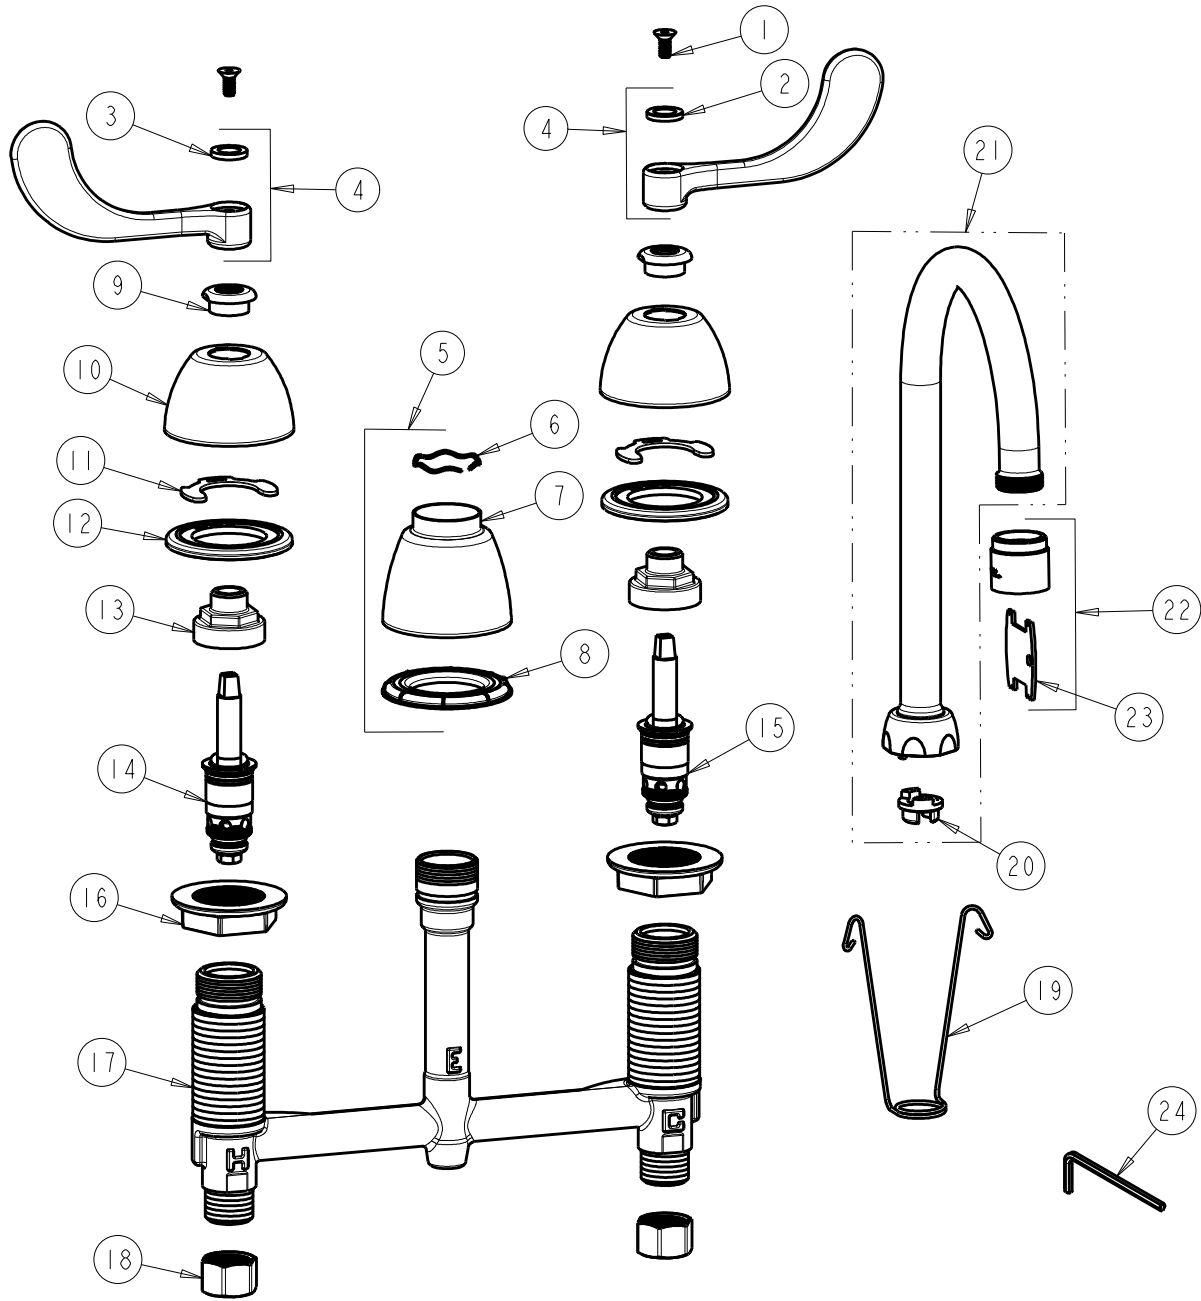

CHICAGO FAUCETS
a Geberit company

2100 South Clearwater Drive
Des Plaines, IL 60018
Phone: 847-803-5000
Fax: 847-803-5454
www.chicagofaucets.com

REPAIR PARTS

FITTING NO.

786-RSGN2AE35VP317ABCP

SUBMITTED MODEL NO.

BY: SID DATE: 07-01-11

CHK: *[Signature]* REV: 09-20-12

ITEM NO.

FOR TECHNICAL ASSISTANCE
1-800-TEC-TRUE (1-800-832-8783)

ITEM	PART NO.	DESCRIPTION	ITEM	PART NO.	DESCRIPTION
1	420-020JKNF	SCREW, 1/8 FLAT HEX HEAD X 1/2	13	274-014JKRBF	NUT, CAP
2	633-123JKNF	INDEX BUTTON (BLUE)	14	377-XTLHJKABNF	LH QUATURN CARTRIDGE
3	633-023JKNF	INDEX BUTTON (RED)	15	377-XTRHJKABNF	RH QUATURN CARTRIDGE
4	317-PRJKCP	HANDLE, 4" WRISTBLADE (PAIR)	16	250-004JKNF	LOCKNUT
5	785-400JKCP	KIT, SPOUT ESCUTCHEON	17	---	BODY, VALVE
6	50-038JKNF	WAVE WASHER	18	49-005JKRBF	COUPLING NUT
7	785-400JKCP	ESCUTCHEON, SPOUT BASE	19	200-008JKNF	HANGER
8	888-027JKNF	SPOUT ESCUTCHEON WASHER	20	786-001JKRBF	ADAPTER, RESTRICTED SWING
9	422-113JKCP	ESCUTCHEON NUT	21	GN2ARSJKCP	FOR PARTS SEE GN2ARSJKCP
10	250-082JKCP	ESCUTCHEON	22	E35VPJKCP	SOFTFLO AERATOR 1.5GPM VR
11	200-009JKNF	CLIP, RETAIN	23	3-024JKRCF	KEY, VP
12	888-026JKNF	WASHER, SEALING	24	420-022JKNF	WRENCH, VP 1/8 HEX