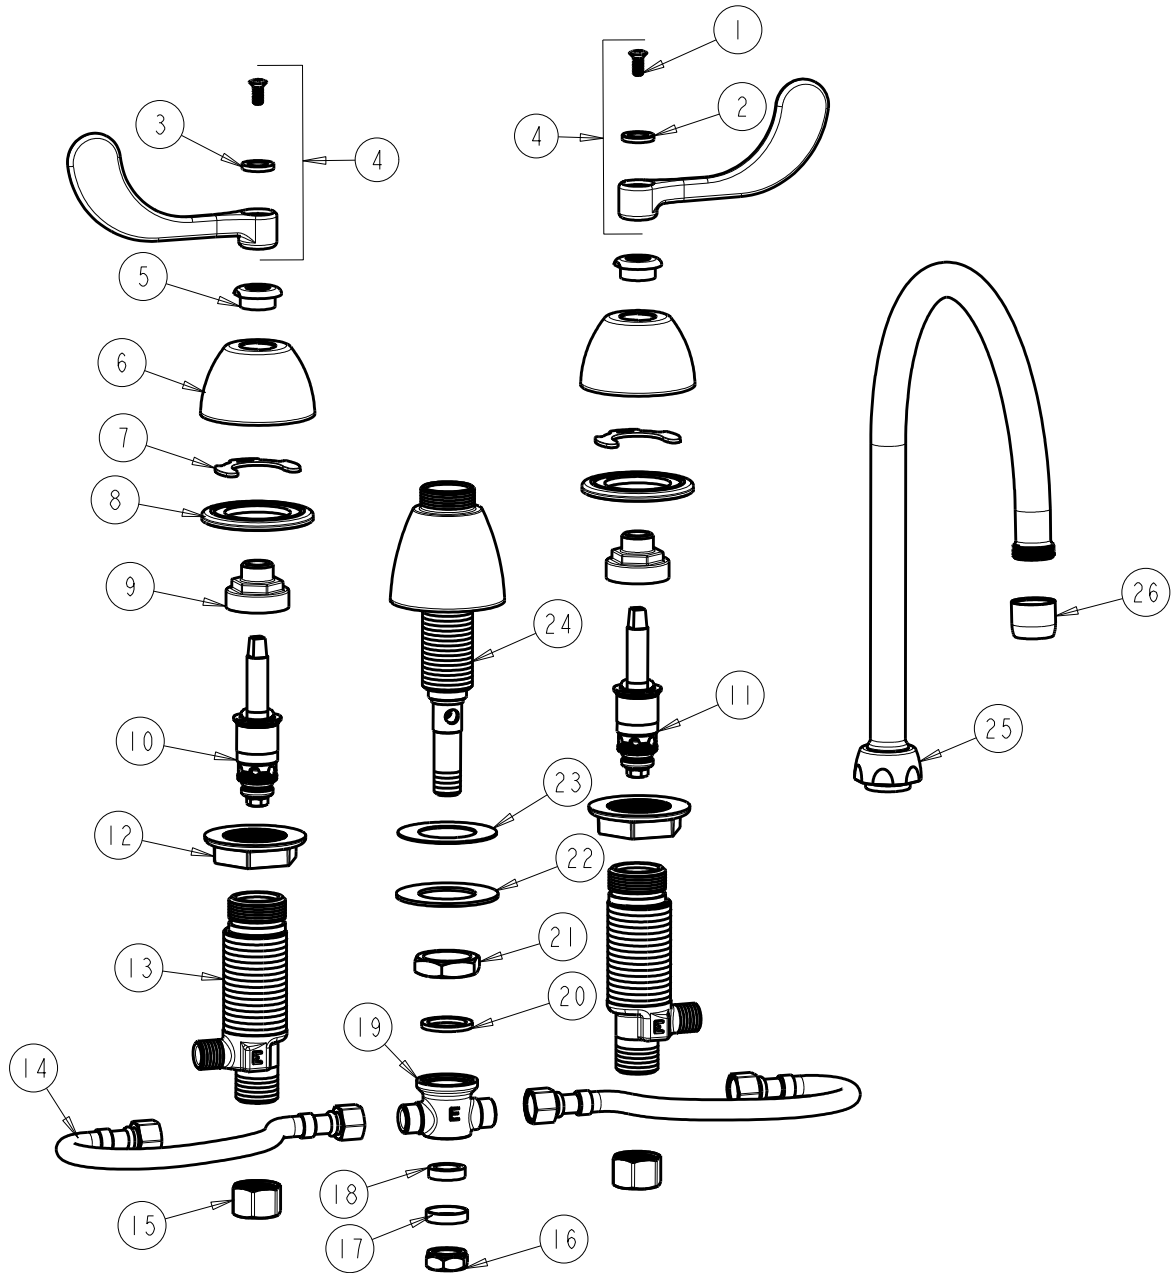

CHICAGO FAUCETS
a Geberit company

2100 South Clearwater Drive
Des Plaines, IL 60018
Phone: 847-803-5000
Fax: 847-803-5454
www.chicagofaucets.com

REPAIR PARTS

FITTING NO.

786-HZGN8AE3-317CP

SUBMITTED MODEL NO.

BY: SID DATE: 07-06-11

CHK: REV:

ITEM NO.

FOR TECHNICAL ASSISTANCE
1-800-TEC-TRUE (1-800-832-8783)

ITEM	PART NO.	DESCRIPTION	ITEM	PART NO.	DESCRIPTION
1	420-010JKRCF	SCREW, 10-32 UNC PH 1/2	14	250-001KJKNF	HOSE, 3/8 X 3/8
2	633-123JKNF	INDEX BUTTON (BLUE)	15	49-005JKRBF	COUPLING NUT
3	633-023JKNF	INDEX BUTTON (RED)	16	689-013JKRBF	LOCKNUT FOR LAVATORY FITTINGS
4	317-PRJKCP	HANDLE, 4" WRISTBLADE (PAIR)	17	250-087JKRBF	RETAINER
5	422-113JKCP	ESCUTCHEON NUT	18	1797-029JKNF	RUBBER WASHER
6	250-082JKCP	ESCUTCHEON	19	785-123JKRBF	TEE CONNECTION
7	200-009JKNF	CLIP, RETAIN	20	250-200JKNF	GASKET
8	888-026JKNF	WASHER, SEALING	21	250-054JKRBF	LOCKNUT
9	274-014JKRBF	NUT, CAP	22	50-014JKNF	STEEL WASHER
10	377-XTLHJKNF	LH QUATURN CARTRIDGE	23	739-056JKNF	RUBBER WASHER
11	377-XTRHJKNF	RH QUATURN CARTRIDGE	24	785-202JKCP	SPOUT BASE ASSEMBLY
12	250-004JKNF	LOCKNUT	25	GN8AJKCP	FOR PARTS SEE GN8AJKCP
13	250-075JKRBF	BODY, VALVE	26	E3JKCP	SOFTFLO AERATOR OUTLET