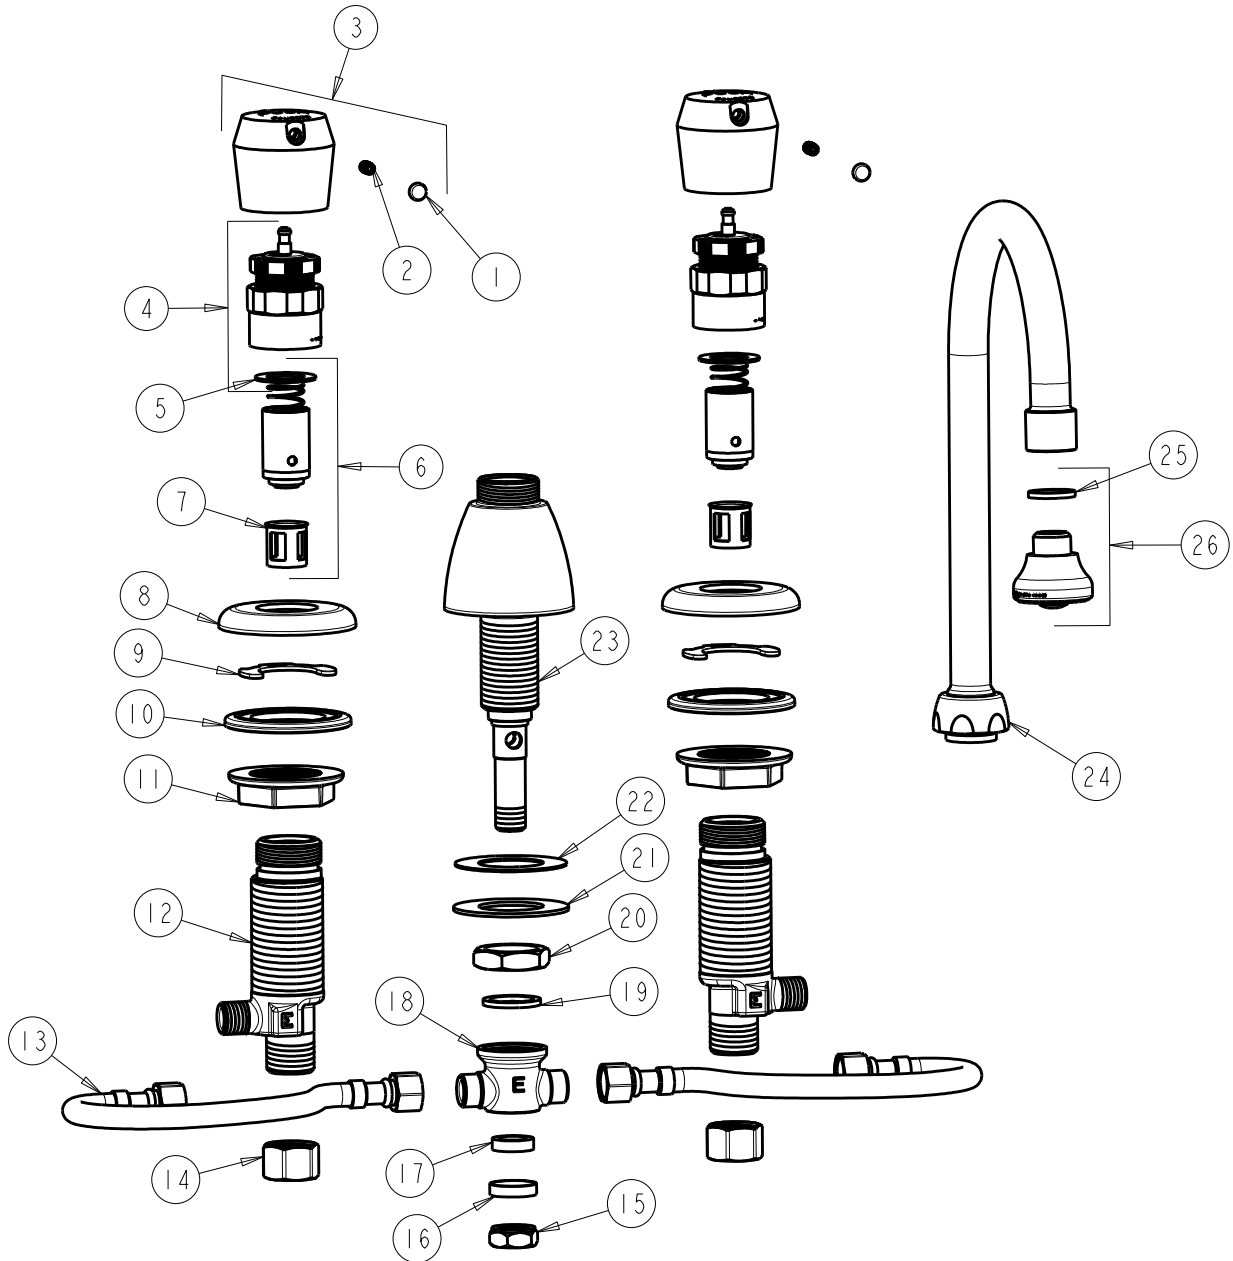

BY: SID

DATE: 07-06-11

CHK:

REV:

ITEM NO.

FOR TECHNICAL ASSISTANCE
1-800-TEC-TRUE (1-800-832-8783)

ITEM	PART NO.	DESCRIPTION	ITEM	PART NO.	DESCRIPTION
1	665-309JKNF	BUTTONS, HOT AND COLD	14	49-005JKRBF	COUPLING NUT
2	665-116JKNF	SET SCREW	15	689-013JKRBF	LOCKNUT FOR LAVATORY FITTINGS
3	665-PSHJKCP	HANDLE, PUSH CAP	16	250-087JKRBF	RETAINER
4	665-190JKNF	ACTUATOR ASSEMBLY	17	1797-029JKNF	RUBBER WASHER
5	665-011JKNF	WASHER, SEALING	18	785-123JKRBF	TEE CONNECTION
6	671-XJKNF	METERING VALVE CARTRIDGE	19	250-200JKNF	GASKET
7	667-402JKNF	MVP FILTER	20	250-054JKRBF	LOCKNUT
8	408-005JKCP	ESCUTCHEON	21	50-014JKNF	STEEL WASHER
9	200-009JKNF	CLIP, RETAIN	22	739-056JKNF	RUBBER WASHER
10	888-026JKNF	WASHER, SEALING	23	785-202JKKCP	SPOUT BASE ASSEMBLY
11	250-004JKNF	LOCKNUT	24	GN2BJKCP	FOR PARTS SEE GN2BJKCP
12	250-075JKRBF	BODY, VALVE	25	229-003JKNF	WASHER
13	250-001KJKNF	HOSE, 3/8 X 3/8	26	E4JKCP	ROSE SPRAY OUTLET