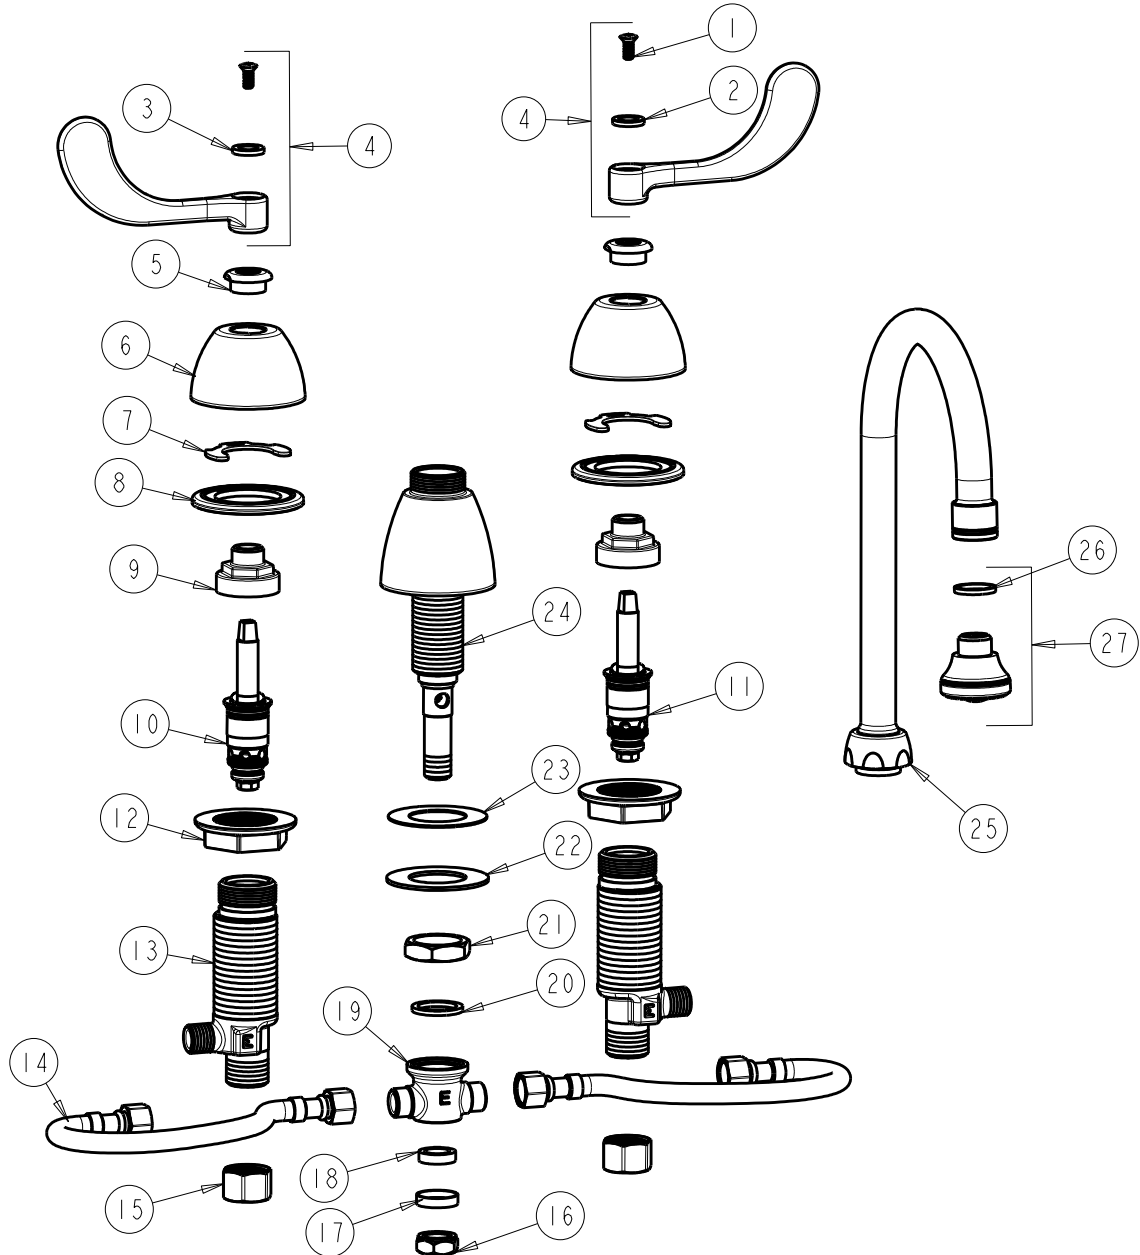

CHICAGO FAUCETS
a Geberit company

2100 South Clearwater Drive
Des Plaines, IL 60018
Phone: 847-803-5000
Fax: 847-803-5454
www.chicagofaucets.com

REPAIR PARTS

FITTING NO.

786-HZGN2BE4-317ABCP

SUBMITTED MODEL NO.

BY: SID DATE: 07-06-11

CHK: REV:

ITEM NO.

FOR TECHNICAL ASSISTANCE
1-800-TEC-TRUE (1-800-832-8783)

ITEM	PART NO.	DESCRIPTION	ITEM	PART NO.	DESCRIPTION
1	420-010JKRCF	SCREW, 10-32 UNC PH 1/2	15	49-005JKRBF	COUPLING NUT
2	633-123JKNF	INDEX BUTTON (BLUE)	16	689-013JKRBF	LOCKNUT FOR LAVATORY FITTINGS
3	633-023JKNF	INDEX BUTTON (RED)	17	250-087JKRBF	RETAINER
4	317-PRJKCP	HANDLE, 4" WRISTBLADE (PAIR)	18	1797-029JKNF	RUBBER WASHER
5	422-113JKCP	ESCUTCHEON NUT	19	785-123JKRBF	TEE CONNECTION
6	250-082JKCP	ESCUTCHEON	20	250-200JKNF	GASKET
7	200-009JKNF	CLIP, RETAIN	21	250-054JKRBF	LOCKNUT
8	888-026JKNF	WASHER, SEALING	22	50-014JKNF	STEEL WASHER
9	274-014JKRBF	NUT, CAP	23	739-056JKNF	RUBBER WASHER
10	377-XTLHJKABNF	LH QUATURN CARTRIDGE	24	785-202JKKCP	SPOUT BASE ASSEMBLY
11	377-XTRHJKABNF	RH QUATURN CARTRIDGE	25	GN2BJKABCP	FOR PARTS SEE GN2BABJKCP
12	250-004JKNF	LOCKNUT	26	229-003JKNF	WASHER
13	250-075JKRBF	BODY, VALVE	27	E4JKABCP	ROSE SPRAY OUTLET
14	250-001KJKNF	HOSE, 3/8 X 3/8			