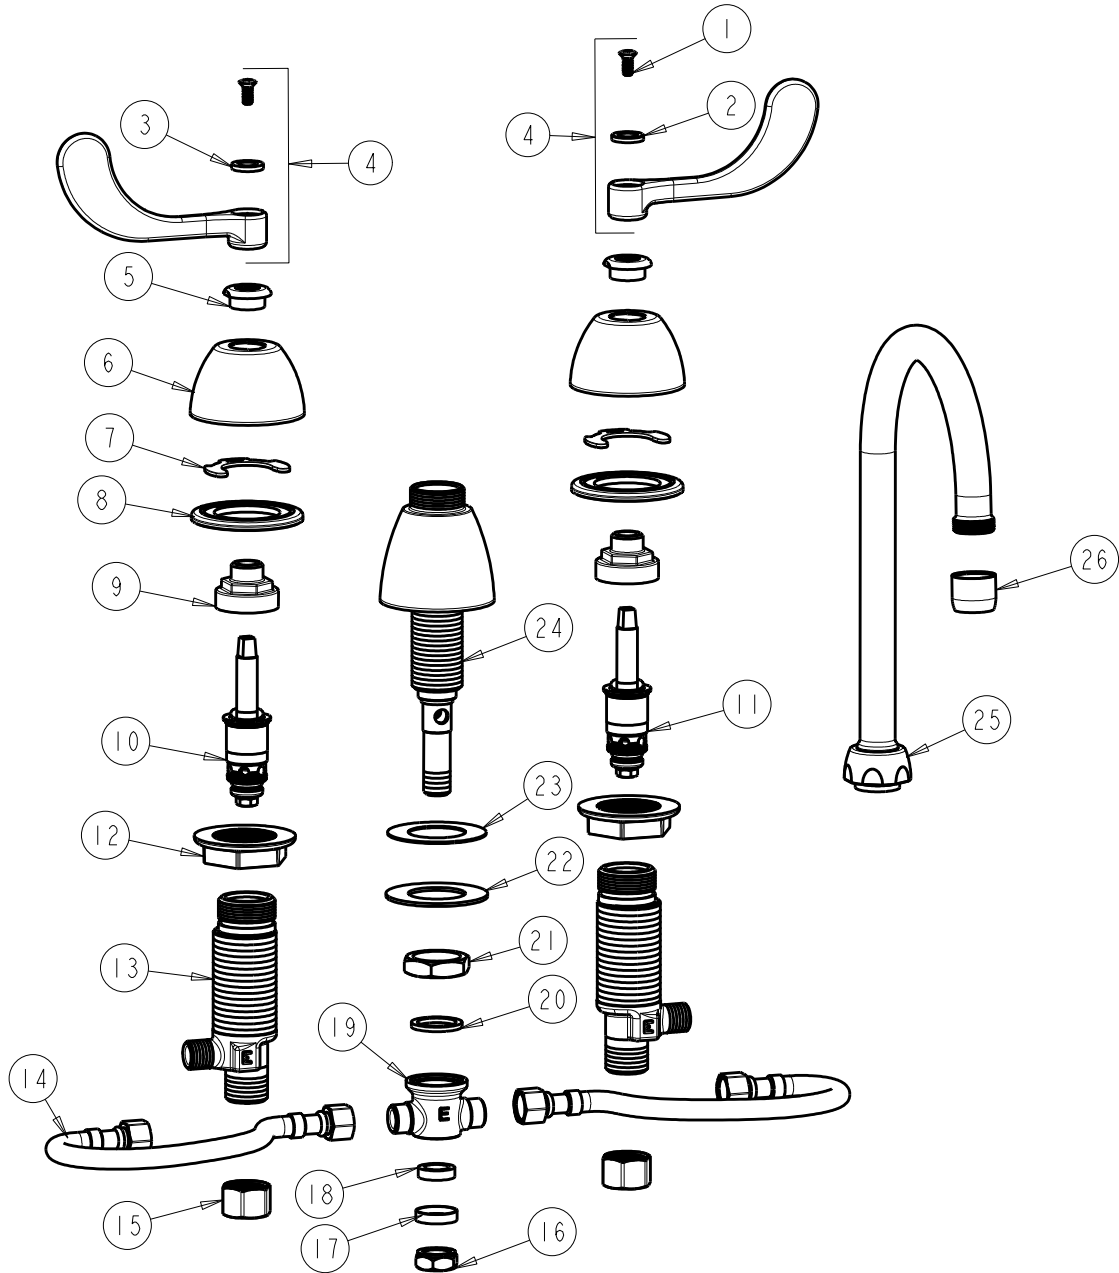

CHICAGO FAUCETS
a Geberit company

2100 South Clearwater Drive
Des Plaines, IL 60018
Phone: 847-803-5000
Fax: 847-803-5454
www.chicagofaucets.com

REPAIR PARTS

FITTING NO.

786-HZGN2AE3-317CP

SUBMITTED MODEL NO.

BY: SID DATE: 07-06-11

CHK: REV:

ITEM NO.

FOR TECHNICAL ASSISTANCE
1-800-TEC-TRUE (1-800-832-8783)

ITEM	PART NO.	DESCRIPTION	ITEM	PART NO.	DESCRIPTION
1	420-010JKRCF	SCREW, 10-32 UNC PH 1/2	14	250-001KJKNF	HOSE, 3/8 X 3/8
2	633-123JKNF	INDEX BUTTON (BLUE)	15	49-005JKRBF	COUPLING NUT
3	633-023JKNF	INDEX BUTTON (RED)	16	689-013JKRBF	LOCKNUT FOR LAVATORY FITTINGS
4	317-PRJKCP	HANDLE, 4" WRISTBLADE (PAIR)	17	250-087JKRBF	RETAINER
5	422-113JKCP	ESCUTCHEON NUT	18	1797-029JKNF	RUBBER WASHER
6	250-082JKCP	ESCUTCHEON	19	785-123JKRBF	TEE CONNECTION
7	200-009JKNF	CLIP, RETAIN	20	250-200JKNF	GASKET
8	888-026JKNF	WASHER, SEALING	21	250-054JKRBF	LOCKNUT
9	274-014JKRBF	NUT, CAP	22	50-014JKNF	STEEL WASHER
10	377-XTLHJKNF	LH QUATURN CARTRIDGE	23	739-056JKNF	RUBBER WASHER
11	377-XTRHJKNF	RH QUATURN CARTRIDGE	24	785-202JKKCP	SPOUT BASE ASSEMBLY
12	250-004JKNF	LOCKNUT	25	GN2AJKCP	GN SPOUT-A TYPE END
13	250-075JKRBF	BODY, VALVE	26	E3JKCP	SOFTFLO AERATOR OUTLET