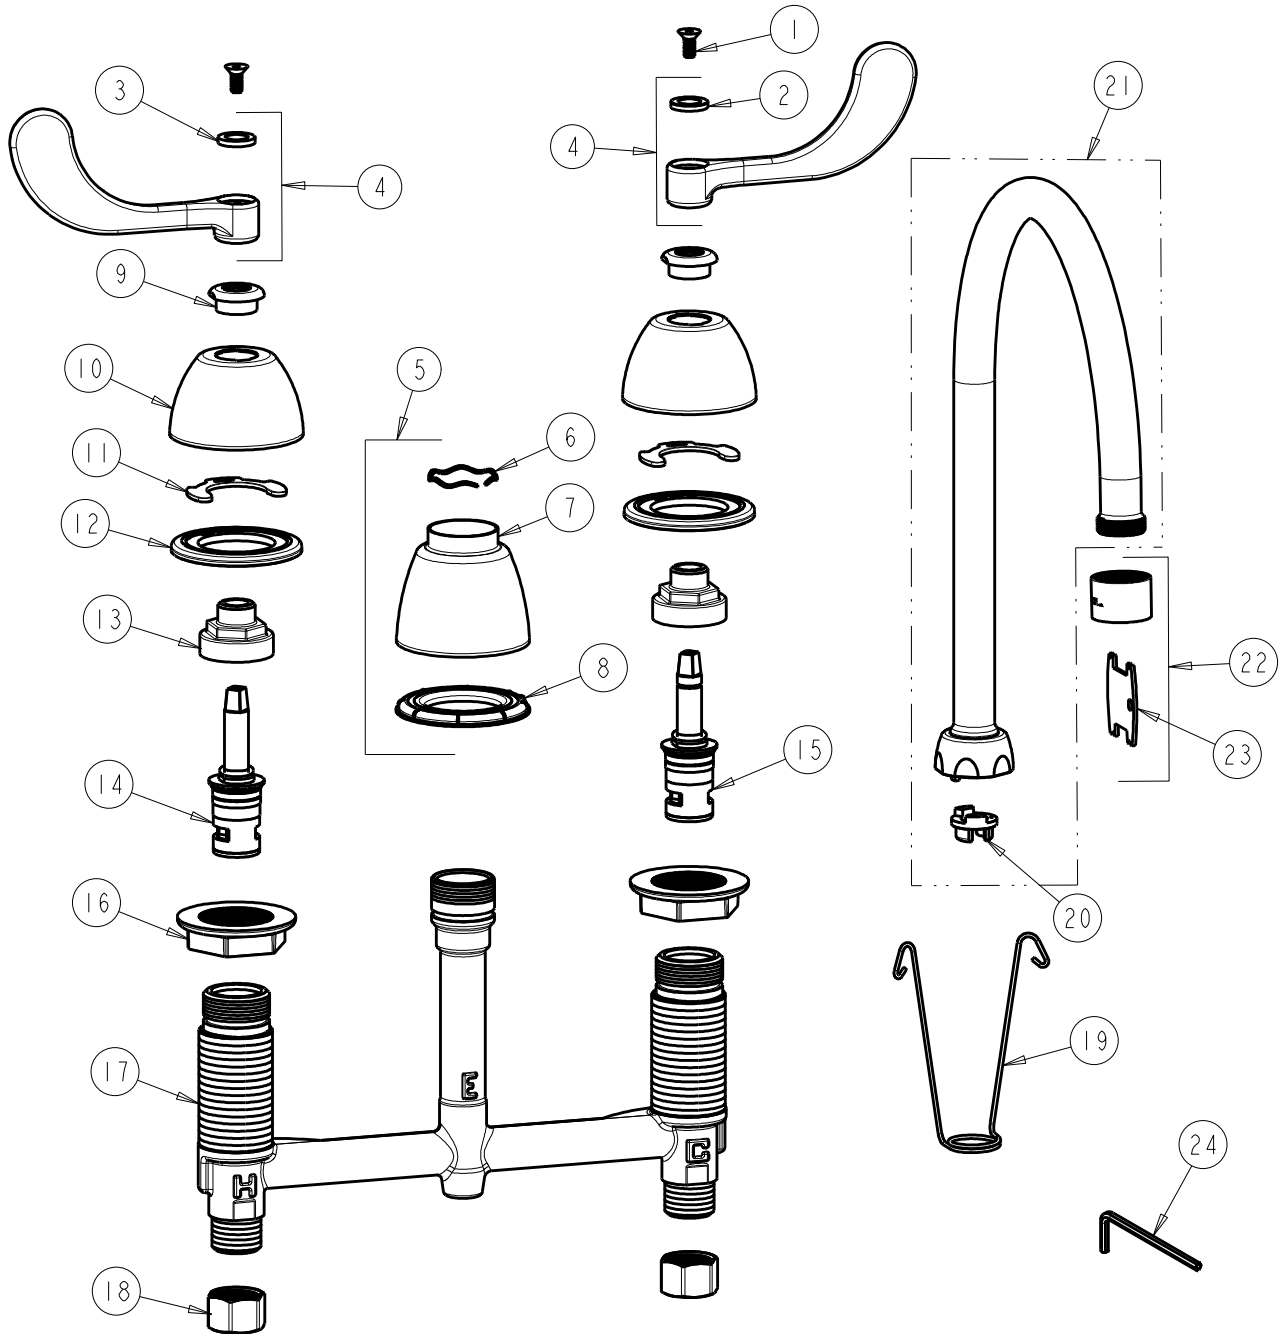

CHICAGO FAUCETS 

a Geberit company

FOR TECHNICAL ASSISTANCE
1-800-TEC-TRUE (1-800-832-8783)

2100 South Clearwater Drive
Des Plaines, IL 60018
Phone: 847-803-5000
Fax: 847-803-5454
www.chicagofaucets.com

REPAIR PARTS

BY: SID DATE: 11-11-13
CHK: *[Signature]* REV:

FITTING NO.

786-GR8AE3V317XKAB

SUBMITTED MODEL NO.

ITEM NO.

ITEM	PART NO.	DESCRIPTION	ITEM	PART NO.	DESCRIPTION
1	420-020JKNF	SCREW, 1/8 FLAT HEX HEAD X 1/2	13	274-014JKRBF	NUT, CAP
2	633-123JKNF	INDEX BUTTON (BLUE)	14	377-XKLHJKABNF	LH CERAMIC CARTRIDGE 1/4
3	633-023JKNF	INDEX BUTTON (RED)	15	377-XKRHJKABNF	RH CERAMIC CARTRIDGE 1/4
4	317-PRJKCP	HANDLE, 4" WRISTBLADE (PAIR)	16	250-004JKNF	LOCKNUT
5	785-400JKCP	KIT, SPOUT ESCUTCHEON	17	-----	BODY, VALVE
6	50-038JKNF	WAVE WASHER	18	49-005JKRBF	COUPLING NUT
7	785-400JKCP	ESCUTCHEON, SPOUT BASE	19	200-008JKNF	HANGER
8	888-027JKNF	SPOUT ESCUTCHEON WASHER	20	786-001JKABRBF	ADAPTER, RESTRICTED SWING
9	422-113JKCP	ESCUTCHEON NUT	21	GN8ARSJKCP	FOR PARTS SEE GN8ARSJKCP
10	250-082JKCP	ESCUTCHEON	22	E3VPJKABCP	OUTLET VP, AERATOR 2.2 GPM
11	200-009JKNF	CLIP, RETAIN	23	3-024JKRCF	KEY, VP
12	888-026JKNF	WASHER, SEALING	24	420-022JKNF	WRENCH, VP 1/8 HEX