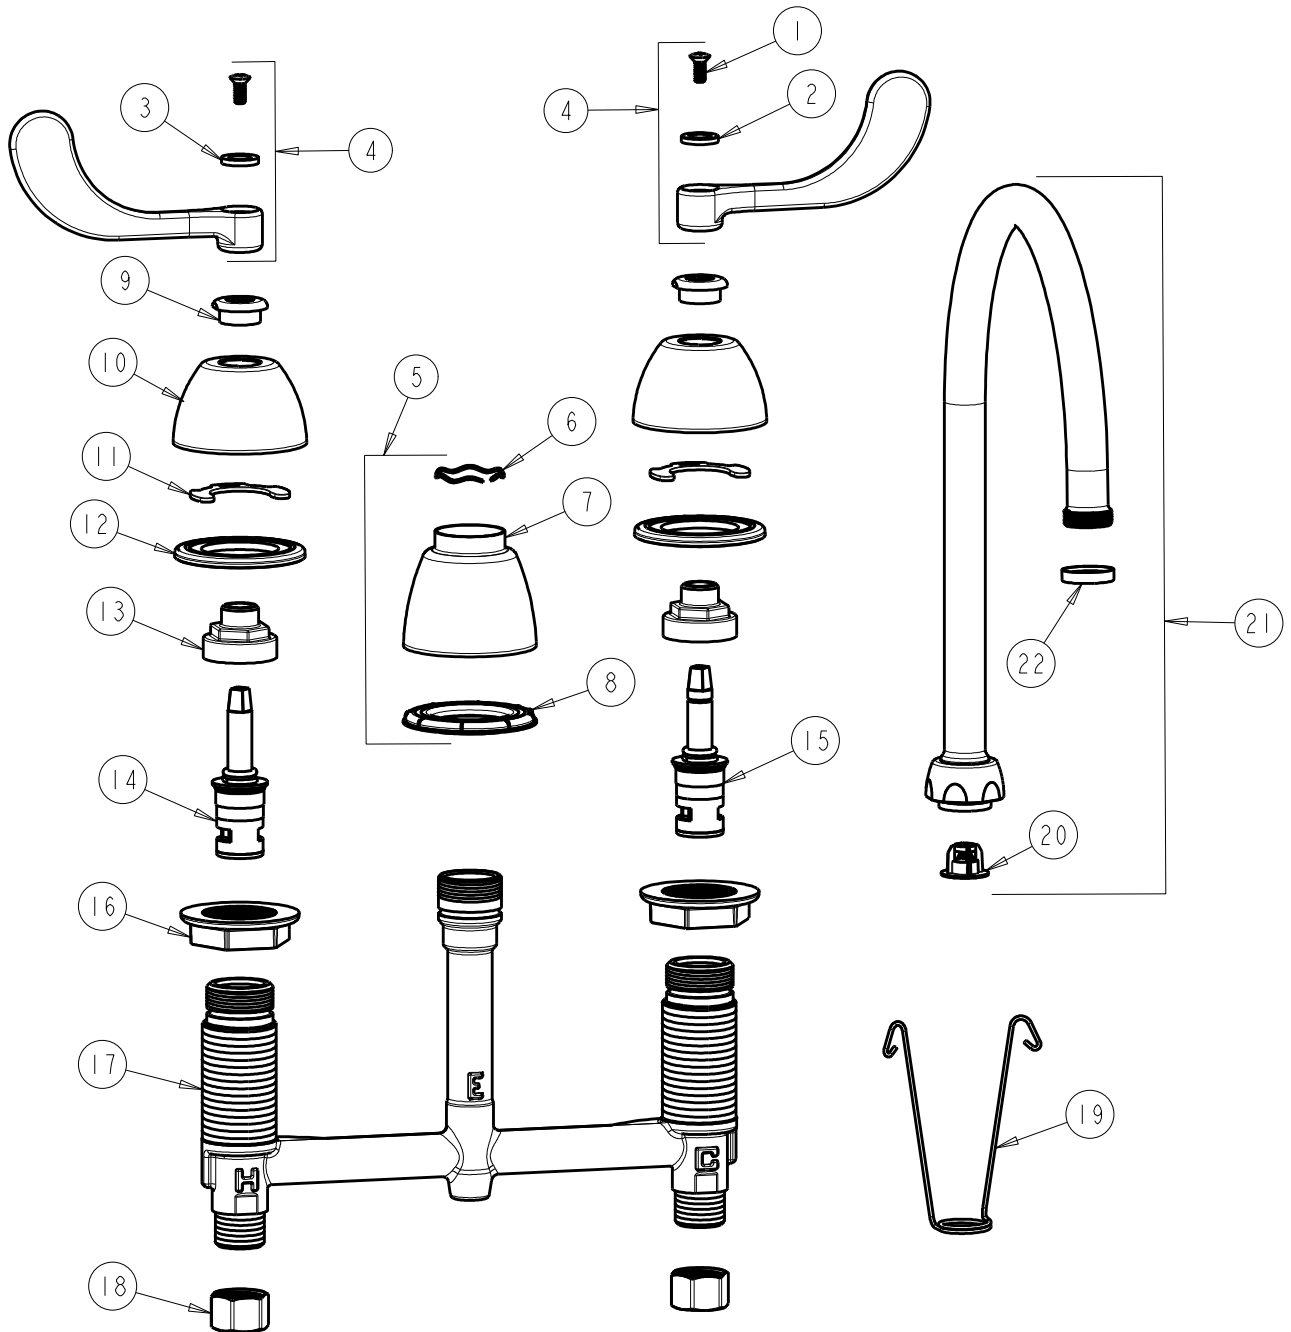

**CHICAGO FAUCETS**  
a Geberit company

2100 South Clearwater Drive  
Des Plaines, IL 60018  
Phone: 847-803-5000  
Fax: 847-803-5454  
www.chicagofaucets.com

**REPAIR PARTS**

FITTING NO.

**786-GN8FCXKCP**

SUBMITTED MODEL NO.

ITEM NO.

**FOR TECHNICAL ASSISTANCE**  
**1-800-TEC-TRUE (1-800-832-8783)**

BY: SID DATE: 02-17-10

CHK: REV: 05-01-12

ITEM	PART NO.	DESCRIPTION	ITEM	PART NO.	DESCRIPTION
1	420-010JKRCF	SCREW, 10-32 UNC PH 1/2	12	888-026JKNF	WASHER, SEALING
2	633-123JKNF	INDEX BUTTON (BLUE)	13	274-014JKRBF	NUT, CAP
3	633-023JKNF	INDEX BUTTON (RED)	14	377-XKLHJKNF	LH CERAMIC CARTRIDGE 1/4
4	317-PRJKCP	HANDLE, 4" WRISTBLADE (PAIR)	15	377-XKRHJKNF	RH CERAMIC CARTRIDGE 1/4
5	785-400JKCP	SPOUT ESCUTCHEON KIT	16	250-004JKNF	LOCKNUT
6	50-038JKNF	WAVE WASHER	17	---	BODY, VALVE
7	785-400JKCP	ESCUTCHEON, SPOUT BASE	18	49-005JKRBF	COUPLING NUT
8	888-027JKNF	SPOUT ESCUTCHEON WASHER	19	200-008JKNF	HANGER
9	422-113JKCP	ESCUTCHEON NUT	20	50-043KJKNF	FLOW CONTROL 1.5 GPM
10	250-082JKCP	ESCUTCHEON	21	GN8FCJKCP	FOR PARTS SEE GN8FCJKCP
11	200-009JKNF	CLIP, RETAIN	22	1-159JKCP	SPOUT END RING