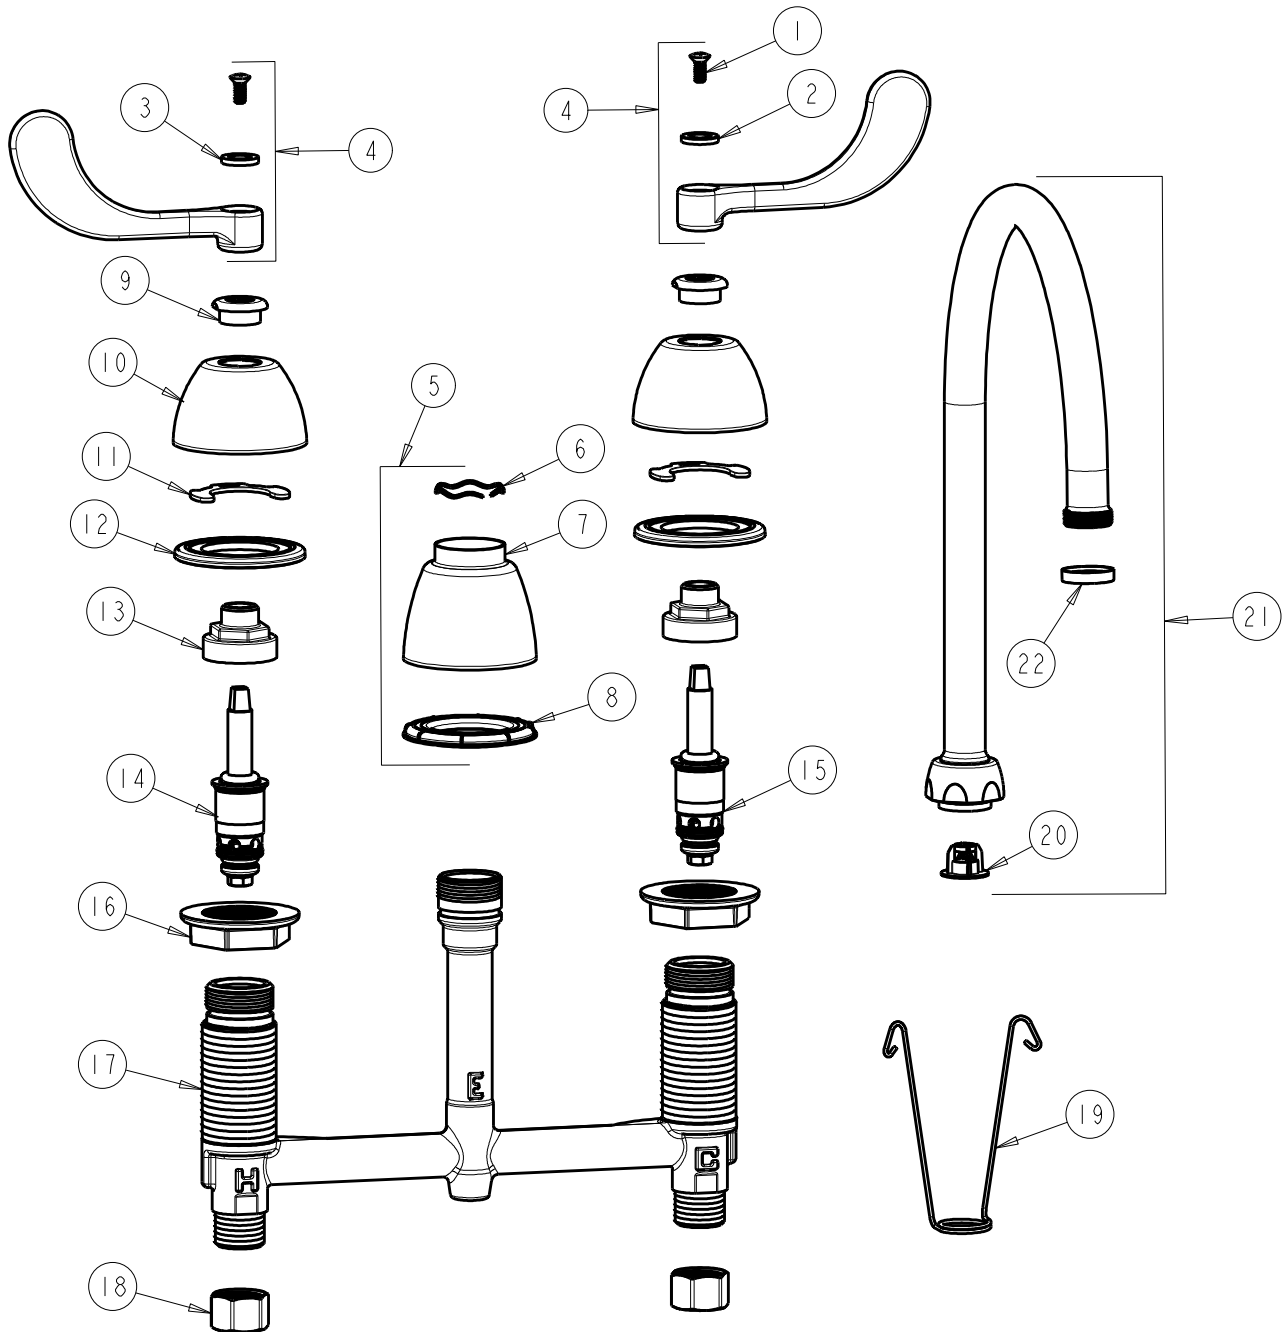

CHICAGO FAUCETS

a Geberit company

2100 South Clearwater Drive
Des Plaines, IL 60018
Phone: 847-803-5000
Fax: 847-803-5454
www.chicagofaucets.com

REPAIR PARTS

BY: SID DATE: 02-01-10
CHK: REV: 05-01-12

FITTING NO.

786-GN8FCCP

SUBMITTED MODEL NO.

ITEM NO.

FOR TECHNICAL ASSISTANCE
1-800-TEC-TRUE (1-800-832-8783)

ITEM	PART NO.	DESCRIPTION	ITEM	PART NO.	DESCRIPTION
1	420-010JKRCF	SCREW, 10-32 UNC PH 1/2	12	888-026JKNF	WASHER, SEALING
2	633-123JKNF	INDEX BUTTON (BLUE)	13	274-014JKRBF	NUT, CAP
3	633-023JKNF	INDEX BUTTON (RED)	14	377-XTLHJKNF	LH QUATURN CARTRIDGE
4	317-PRJKCP	HANDLE, 4" WRISTBLADE (PAIR)	15	377-XTRHJKNF	RH QUATURN CARTRIDGE
5	785-400JKCP	SPOUT ESCUTCHEON KIT	16	250-004JKNF	LOCKNUT
6	50-038JKNF	WAVE WASHER	17	---	BODY, VALVE
7	785-400JKCP	ESCUTCHEON, SPOUT BASE	18	49-005JKRBF	COUPLING NUT
8	888-027JKNF	SPOUT ESCUTCHEON WASHER	19	200-008JKNF	HANGER
9	422-113JKCP	ESCUTCHEON NUT	20	50-043KJKNF	FLOW CONTROL 1.5 GPM
10	250-082JKCP	ESCUTCHEON	21	GN8FCJKCP	FOR PARTS SEE GN8FCJKCP
11	200-009JKNF	CLIP, RETAIN	22	1-159JKCP	SPOUT END RING