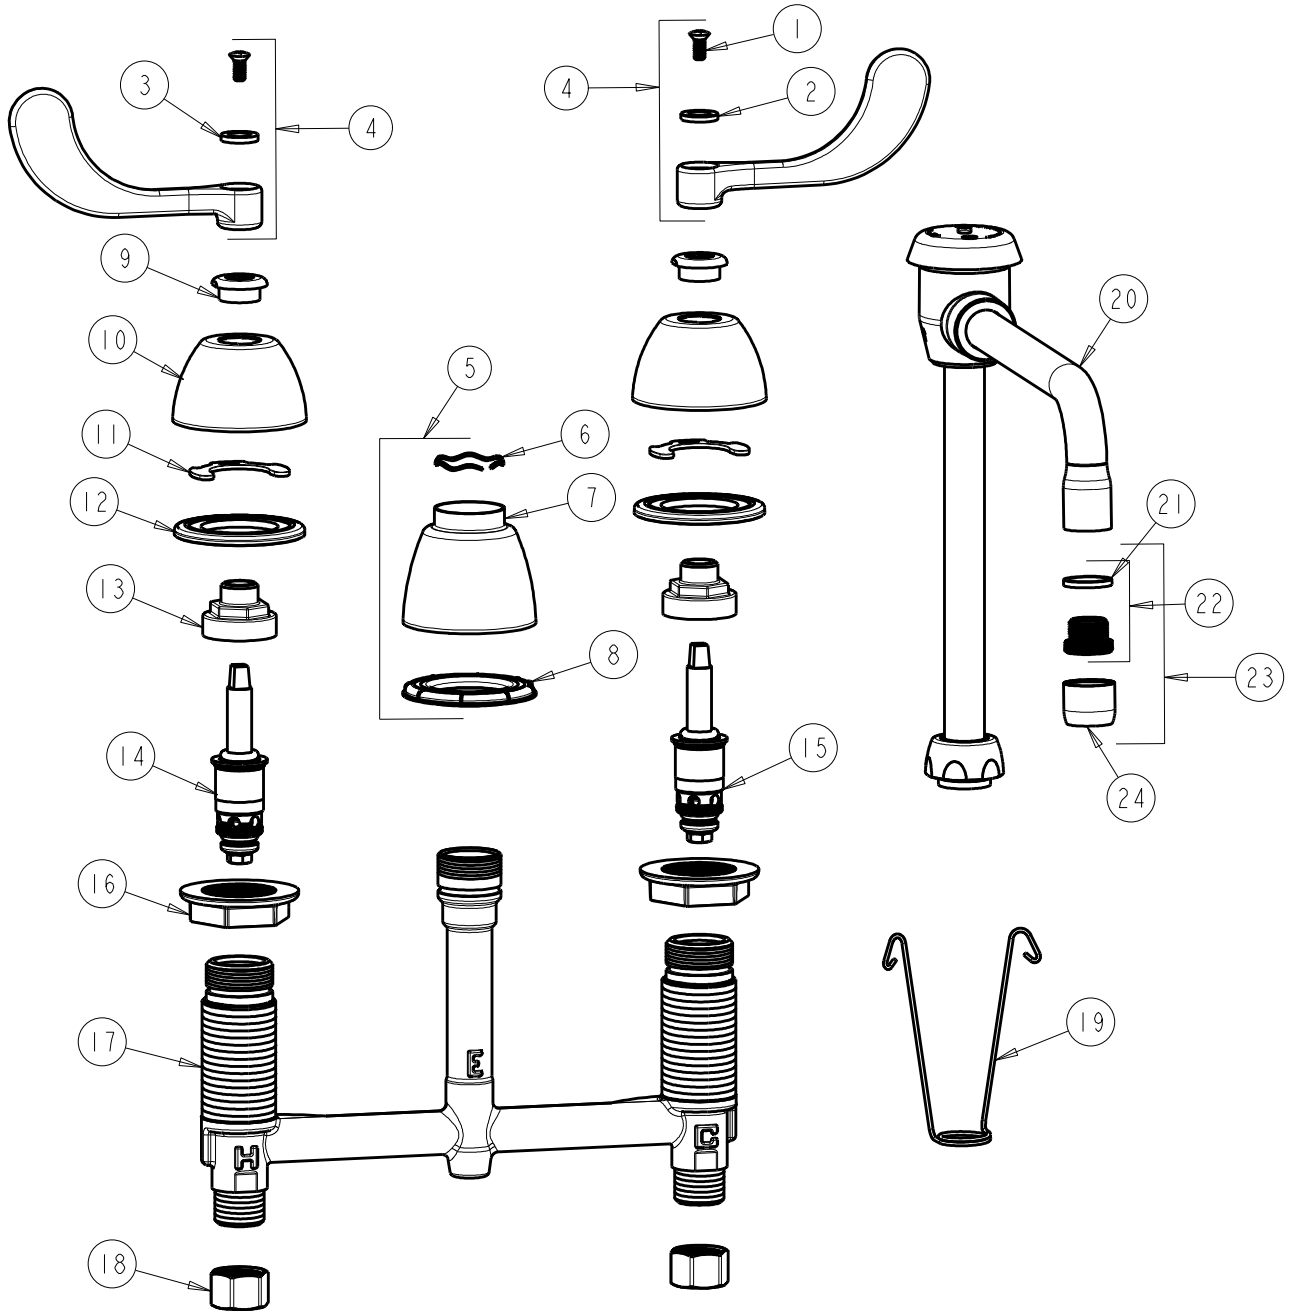

CHICAGO FAUCETS
a Geberit company

2100 South Clearwater Drive
Des Plaines, IL 60018
Phone: 847-803-5000
Fax: 847-803-5454
www.chicagofaucets.com

REPAIR PARTS

FITTING NO.

786-GN8BVBE3-2CP

SUBMITTED MODEL NO.

BY: SID DATE: 06-18-09

CHK: REV: 05-02-12

ITEM NO.

FOR TECHNICAL ASSISTANCE
1-800-TEC-TRUE (1-800-832-8783)

ITEM	PART NO.	DESCRIPTION	ITEM	PART NO.	DESCRIPTION
1	420-010JKRCF	SCREW, 10-32 UNC PH 1/2	13	274-014JKRBF	NUT, CAP
2	633-123JKNF	INDEX BUTTON (BLUE)	14	377-XTLHJKNF	LH QUATURN CARTRIDGE
3	633-023JKNF	INDEX BUTTON (RED)	15	377-XTRHJKNF	RH QUATURN CARTRIDGE
4	317-PRJKCP	HANDLE, 4" WRISTBLADE (PAIR)	16	250-004JKNF	LOCKNUT
5	785-400JKCP	SPOUT ESCUTCHEON KIT	17	----	BODY, VALVE
6	50-038JKNF	WAVE WASHER	18	49-005JKRBF	COUPLING NUT
7	785-400JKCP	ESCUTCHEON, SPOUT BASE	19	200-008JKNF	HANGER
8	888-027JKNF	SPOUT ESCUTCHEON WASHER	20	GN8BVBJKCP	VACUUM BREAKER SWING SPOUT
9	422-113JKCP	ESCUTCHEON NUT	21	229-003JKNF	WASHER
10	250-082JKCP	ESCUTCHEON	22	K2JKRCF	ADAPTER w/WASHER
11	200-009JKNF	CLIP, RETAIN	23	E3-2JKCP	SOFTFLO AERATOR WITH ADAPTER
12	888-026JKNF	WASHER, SEALING	24	E3JKCP	SOFTFLO AERATOR 2.2 GPM