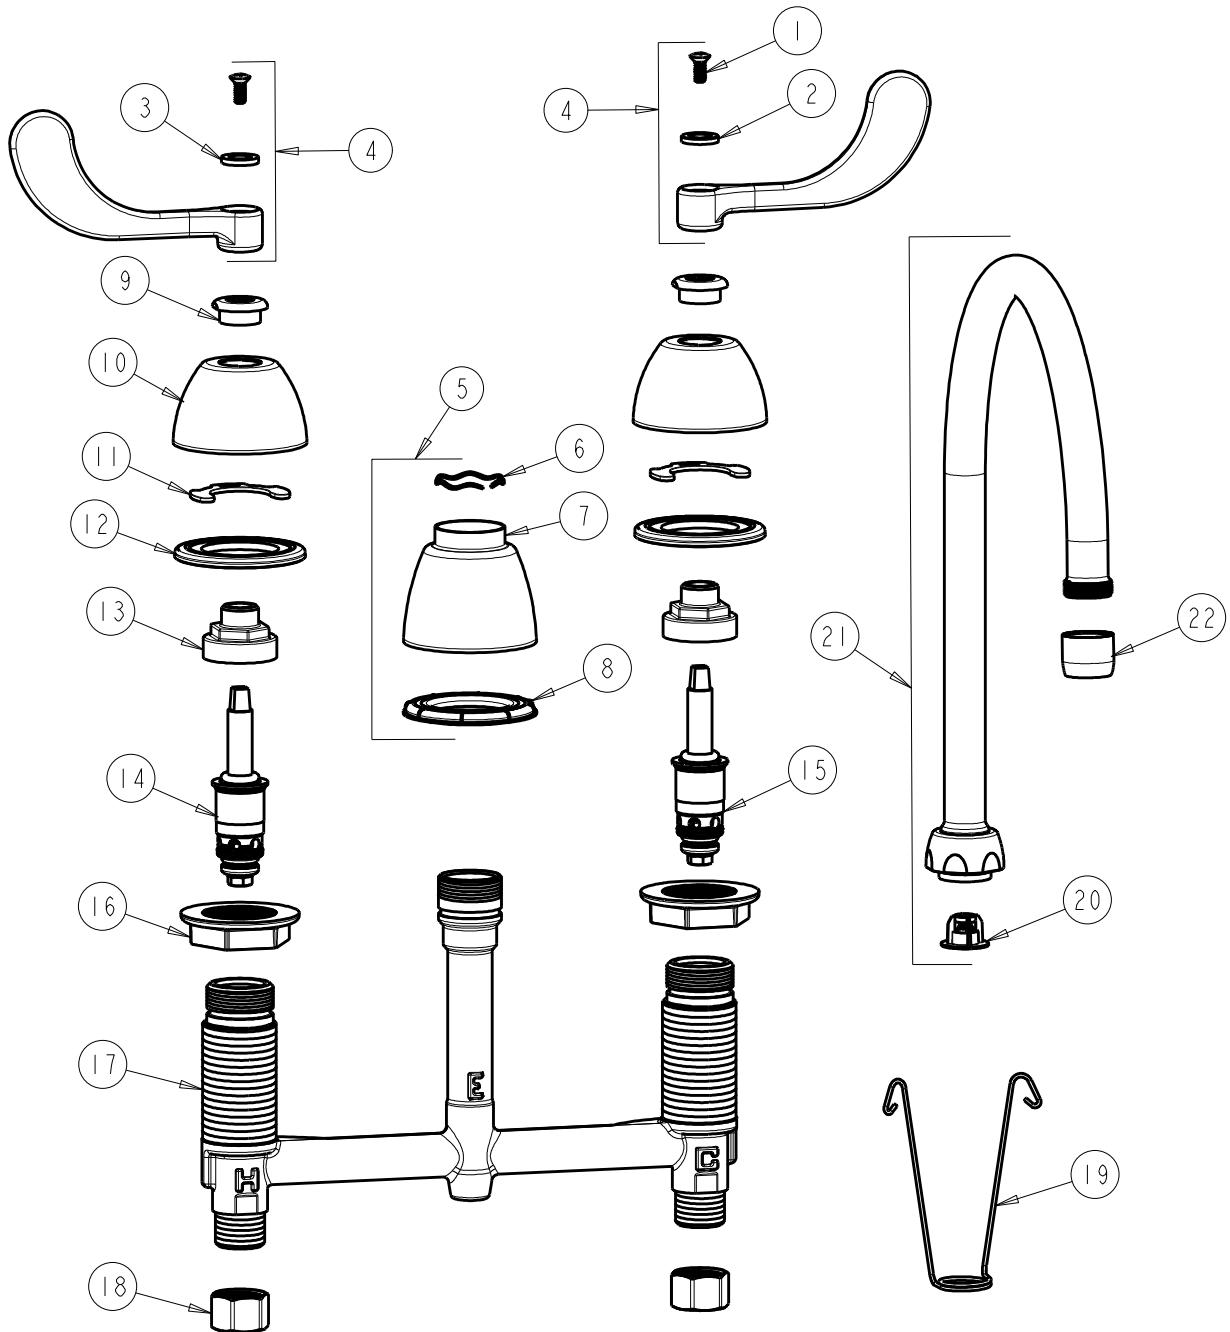

CHICAGO FAUCETS
a Geberit company

2100 South Clearwater Drive
Des Plaines, IL 60018
Phone: 847-803-5000
Fax: 847-803-5454
www.chicagofaucets.com

REPAIR PARTS

FITTING NO.
786-GN8AFCE3CP
SUBMITTED MODEL NO.

FOR TECHNICAL ASSISTANCE
1-800-TEC-TRUE (1-800-832-8783)

BY: SID DATE: 02-17-10
CHK: REV: 05-02-12

ITEM NO.

ITEM	PART NO.	DESCRIPTION	ITEM	PART NO.	DESCRIPTION
1	420-010JKRCF	SCREW, 10-32 UNC PH 1/2	12	888-026JKNF	WASHER, SEALING
2	633-123JKNF	INDEX BUTTON (BLUE)	13	274-014JKRBF	NUT, CAP
3	633-023JKNF	INDEX BUTTON (RED)	14	377-XTLHJKNF	LH QUATURN CARTRIDGE
4	317-PRJKCP	HANDLE, 4" WRISTBLADE (PAIR)	15	377-XTRHJKNF	RH QUATURN CARTRIDGE
5	785-400JKCP	SPOUT ESCUTCHEON KIT	16	250-004JKNF	LOCKNUT
6	50-038JKNF	WAVE WASHER	17	---	BODY, VALVE
7	785-400JKCP	ESCUTCHEON, SPOUT BASE	18	49-005JKRBF	COUPLING NUT
8	888-027JKNF	SPOUT ESCUTCHEON WASHER	19	200-008JKNF	HANGER
9	422-113JKCP	ESCUTCHEON NUT	20	50-043KJKNF	FLOW CONTROL 1.5 GPM
10	250-082JKCP	ESCUTCHEON	21	GN8AFCJKCP	FOR PARTS SEE GN8AFCJKCP
11	200-009JKNF	CLIP, RETAIN	22	E3JKCP	SOFTFLO AERATOR 2.2 GPM