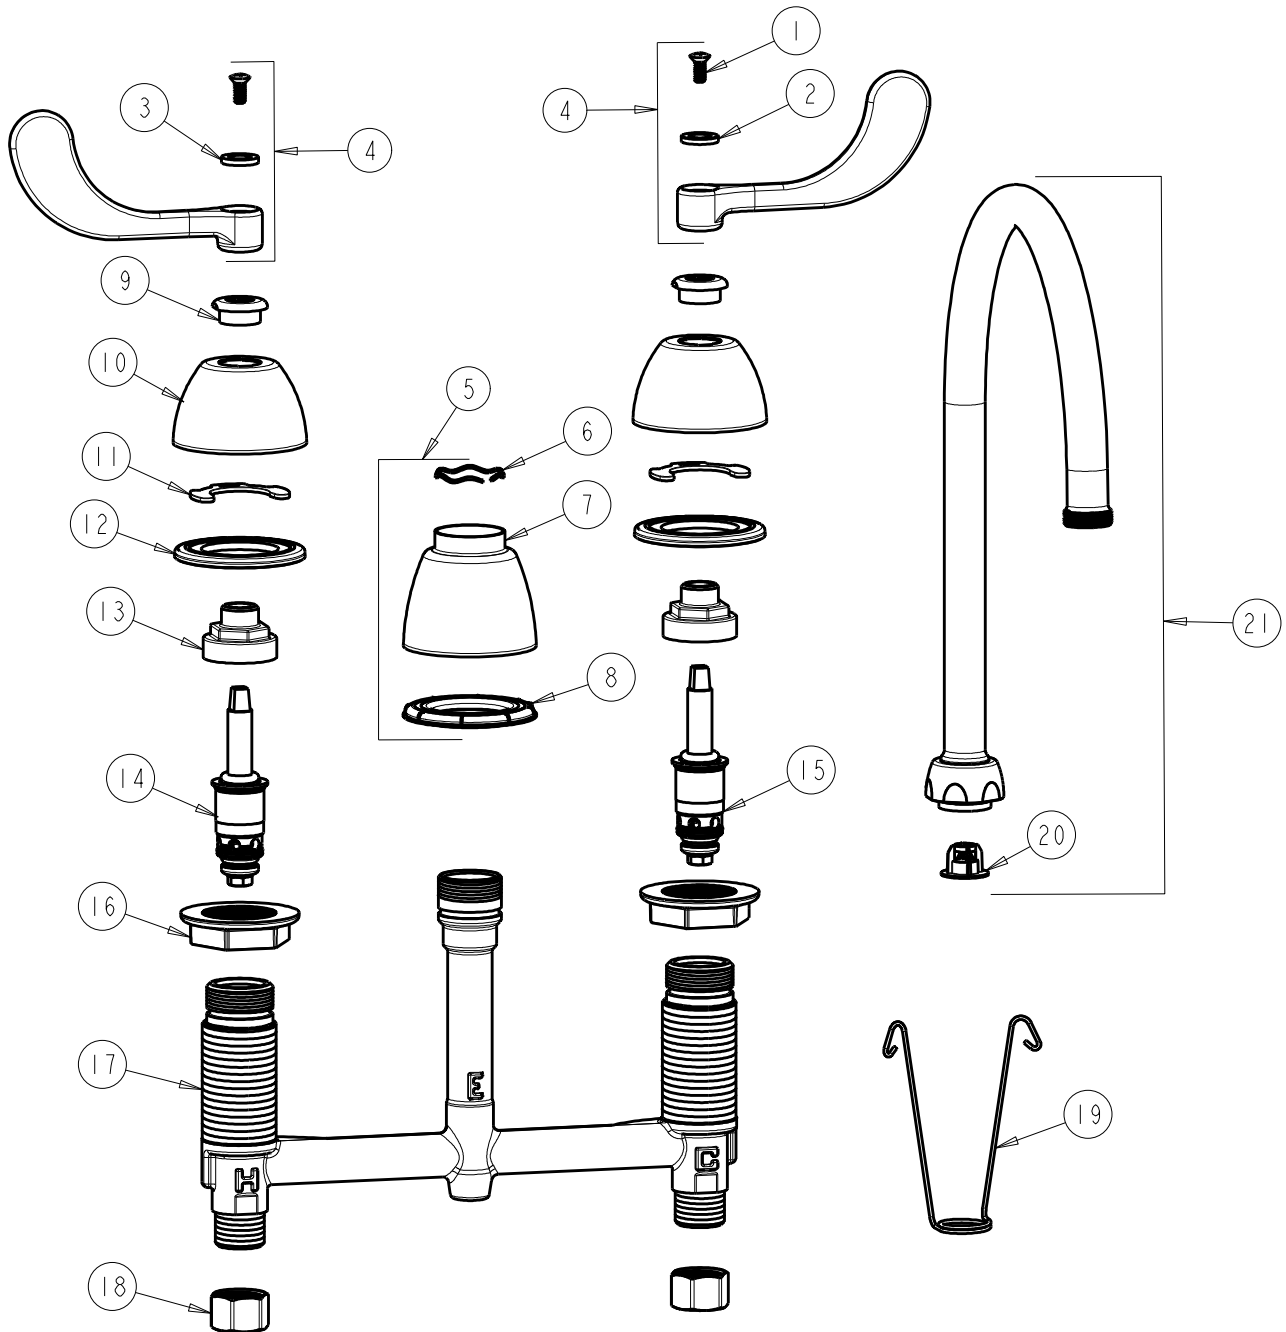

CHICAGO FAUCETS
a Geberit company

2100 South Clearwater Drive
Des Plaines, IL 60018
Phone: 847-803-5000
Fax: 847-803-5454
www.chicagofaucets.com

REPAIR PARTS

FITTING NO.
786-GN8AFCCP
SUBMITTED MODEL NO.

FOR TECHNICAL ASSISTANCE
1-800-TEC-TRUE (1-800-832-8783)

BY: SID DATE: 02-17-10
CHK: REV: 05-02-12

ITEM NO.

ITEM	PART NO.	DESCRIPTION	ITEM	PART NO.	DESCRIPTION
1	420-010JKRCF	SCREW, 10-32 UNC PH 1/2	12	888-026JKNF	WASHER, SEALING
2	633-123JKNF	INDEX BUTTON (BLUE)	13	274-014JKRBF	NUT, CAP
3	633-023JKNF	INDEX BUTTON (RED)	14	377-XTLHJKNF	LH QUATURN CARTRIDGE
4	317-PRJKCP	HANDLE, 4" WRISTBLADE (PAIR)	15	377-XTRHJKNF	RH QUATURN CARTRIDGE
5	785-400JKCP	SPOUT ESCUTCHEON KIT	16	250-004JKNF	LOCKNUT
6	50-038JKNF	WAVE WASHER	17	---	BODY, VALVE
7	785-400JKCP	ESCUTCHEON, SPOUT BASE	18	49-005JKRBF	COUPLING NUT
8	888-027JKNF	SPOUT ESCUTCHEON WASHER	19	200-008JKNF	HANGER
9	422-113JKCP	ESCUTCHEON NUT	20	50-043KJKNF	FLOW CONTROL 1.5 GPM
10	250-082JKCP	ESCUTCHEON	21	GN8AFCJKCP	FOR PARTS SEE GN8AFCJKCP
11	200-009JKNF	CLIP, RETAIN			