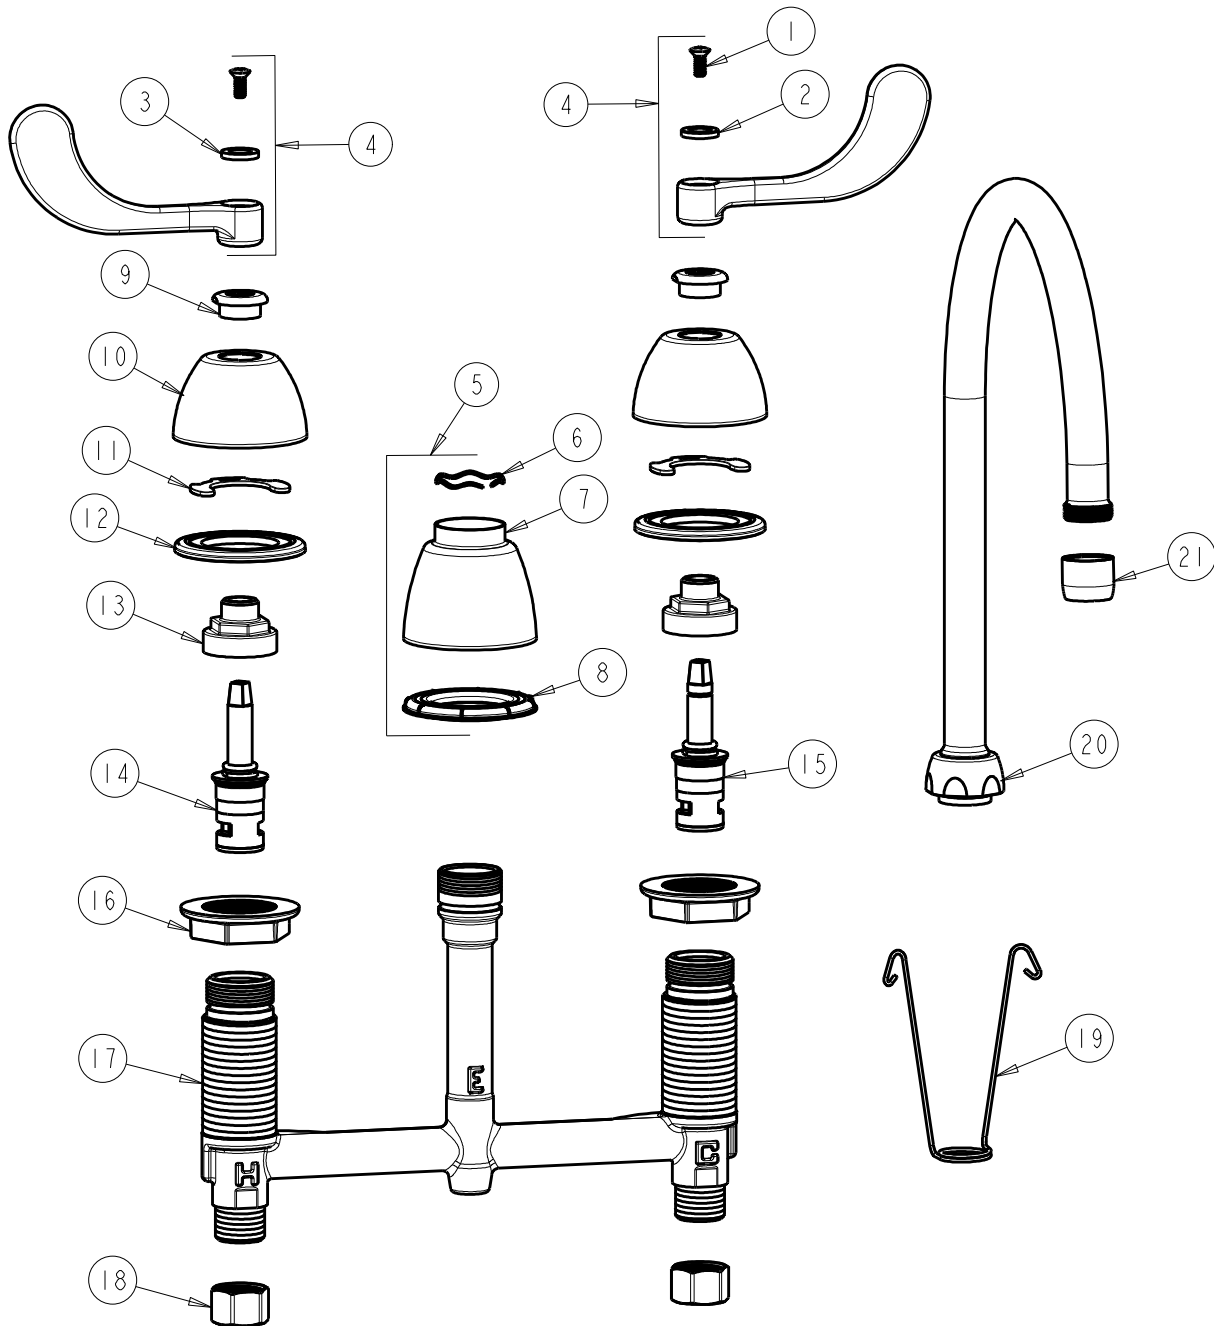

CHICAGO FAUCETS
a Geberit company

2100 South Clearwater Drive
Des Plaines, IL 60018
Phone: 847-803-5000
Fax: 847-803-5454
www.chicagofaucets.com

REPAIR PARTS

FITTING NO.

786-GN8AE3XKCP

SUBMITTED MODEL NO.

BY: SID DATE: 11-04-02

CHK: REV: 05-02-12

ITEM NO.

FOR TECHNICAL ASSISTANCE
1-800-TEC-TRUE (1-800-832-8783)

ITEM	PART NO.	DESCRIPTION	ITEM	PART NO.	DESCRIPTION
1	420-010JKRCF	SCREW, 10-32 UNC PH 1/2	12	888-026JKNF	WASHER, SEALING
2	633-123JKNF	INDEX BUTTON (BLUE)	13	274-014JKRBF	NUT, CAP
3	633-023JKNF	INDEX BUTTON (RED)	14	377-XKLHJKNF	LH CERAMIC CARTRIDGE 1/4
4	317-PRJKCP	HANDLE, 4" WRISTBLADE (PAIR)	15	377-XKRHJKNF	RH CERAMIC CARTRIDGE 1/4
5	785-400JKCP	SPOUT ESCUTCHEON KIT	16	250-004JKNF	LOCKNUT
6	50-038JKNF	WAVE WASHER	17	---	BODY, VALVE
7	785-400JKCP	ESCUTCHEON, SPOUT BASE	18	49-005JKRBF	COUPLING NUT
8	888-027JKNF	SPOUT ESCUTCHEON WASHER	19	200-008JKNF	HANGER
9	422-113JKCP	ESCUTCHEON NUT	20	GN8AJKCP	SPOUT
10	250-082JKCP	ESCUTCHEON	21	E3JKCP	SOFTFLO AERATOR 2.2 GPM
11	200-009JKNF	CLIP, RETAIN			