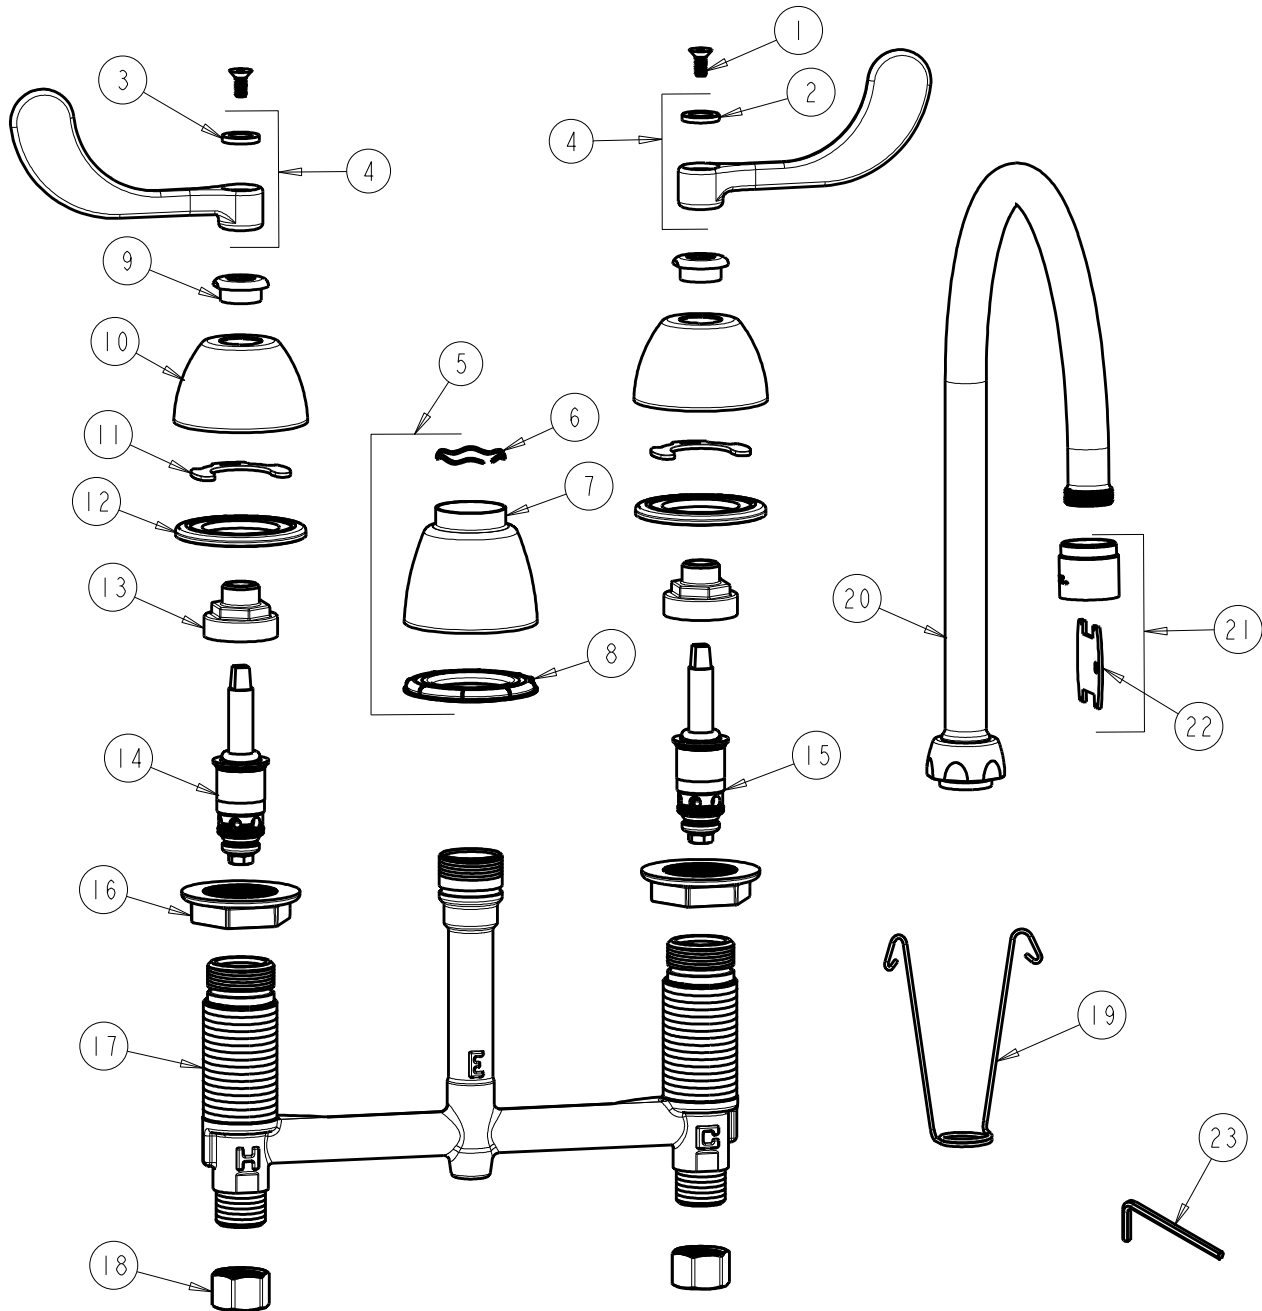

CHICAGO FAUCETS
a Geberit company

2100 South Clearwater Drive
Des Plaines, IL 60018
Phone: 847-803-5000
Fax: 847-803-5454
www.chicagofaucets.com

REPAIR PARTS

FITTING NO.

786-GN8AE3VPCCP

SUBMITTED MODEL NO.

BY: SID DATE: 07-13-11

CHK: REV: 05-02-12

ITEM NO.

FOR TECHNICAL ASSISTANCE
1-800-TEC-TRUE (1-800-832-8783)

ITEM	PART NO.	DESCRIPTION	ITEM	PART NO.	DESCRIPTION
1	420-020JKNF	SCREW, 1/8 FLAT HEX HEAD X 1/2	13	274-014JKRBF	NUT, CAP
2	633-123JKNF	INDEX BUTTON (BLUE)	14	377-XTLHJKNF	LH QUATURN CARTRIDGE
3	633-023JKNF	INDEX BUTTON (RED)	15	377-XTRHJKNF	RH QUATURN CARTRIDGE
4	317-PRJKCP	HANDLE, 4" WRISTBLADE (PAIR)	16	250-004JKNF	LOCKNUT
5	785-400JKCP	SPOUT ESCUTCHEON KIT	17	-----	BODY, VALVE
6	50-038JKNF	WAVE WASHER	18	49-005JKRBF	COUPLING NUT
7	785-400JKCP	ESCUTCHEON, SPOUT BASE	19	200-008JKNF	HANGER
8	888-027JKNF	SPOUT ESCUTCHEON WASHER	20	GN8AJKCP	SPOUT
9	422-113JKCP	ESCUTCHEON NUT	21	E3VPJKCP	VP SOFTFLO AERATOR 2.2 GPM
10	250-082JKCP	ESCUTCHEON	22	3-024JKRCF	KEY, VP
11	200-009JKNF	CLIP, RETAIN	23	420-022JKNF	WRENCH, VP 1/8 HEX
12	888-026JKNF	WASHER, SEALING			