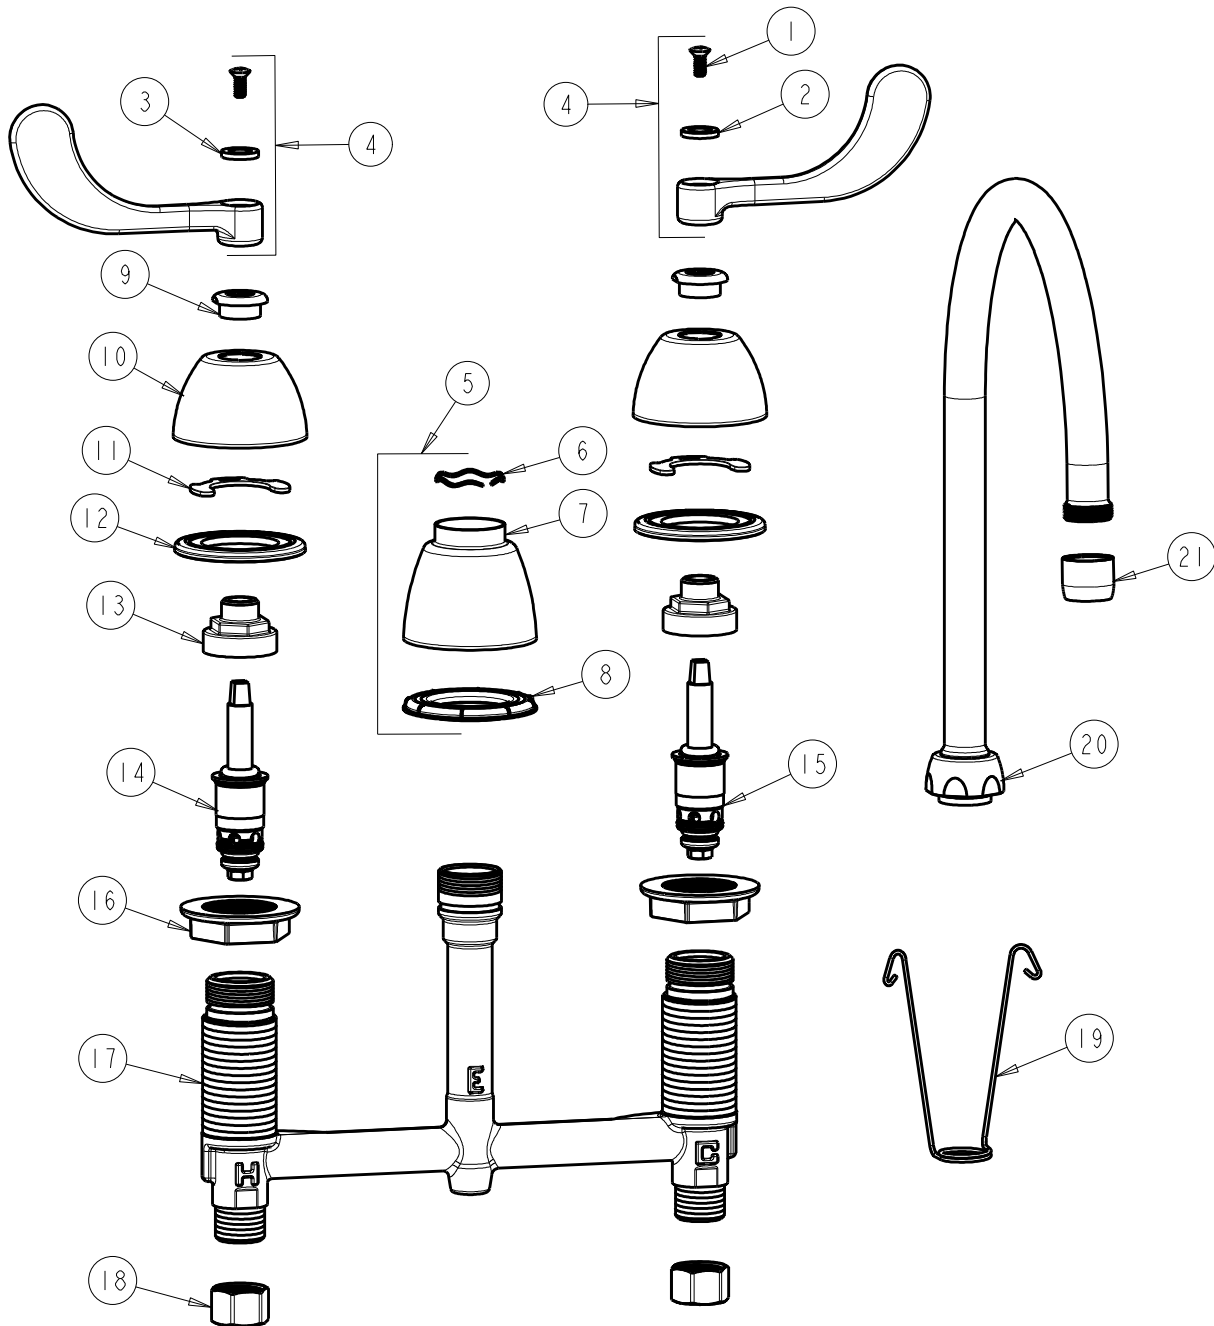

CHICAGO FAUCETS
a Geberit company

2100 South Clearwater Drive
Des Plaines, IL 60018
Phone: 847-803-5000
Fax: 847-803-5454
www.chicagofaucets.com

REPAIR PARTS

FITTING NO.

786-GN8AE3CP

SUBMITTED MODEL NO.

ITEM NO.

FOR TECHNICAL ASSISTANCE
1-800-TEC-TRUE (1-800-832-8783)

BY: SID DATE: 10-19-01
CHK: REV: 05-02-12

ITEM	PART NO.	DESCRIPTION	ITEM	PART NO.	DESCRIPTION
1	420-010JKRCF	SCREW, 10-32 UNC PH 1/2	12	888-026JKNF	WASHER, SEALING
2	633-123JKNF	INDEX BUTTON (BLUE)	13	274-014JKRBF	NUT, CAP
3	633-023JKNF	INDEX BUTTON (RED)	14	377-XTLHJKNF	LH QUATURN CARTRIDGE
4	317-PRJKCP	HANDLE, 4" WRISTBLADE (PAIR)	15	377-XTRHJKNF	RH QUATURN CARTRIDGE
5	785-400JKCP	SPOUT ESCUTCHEON KIT	16	250-004JKNF	LOCKNUT
6	50-038JKNF	WAVE WASHER	17	---	BODY, VALVE
7	785-400JKCP	ESCUTCHEON, SPOUT BASE	18	49-005JKRBF	COUPLING NUT
8	888-027JKNF	SPOUT ESCUTCHEON WASHER	19	200-008JKNF	HANGER
9	422-113JKCP	ESCUTCHEON NUT	20	GN8AJKCP	SPOUT
10	250-082JKCP	ESCUTCHEON	21	E3JKCP	SOFTFLO AERATOR 2.2 GPM
11	200-009JKNF	CLIP, RETAIN			